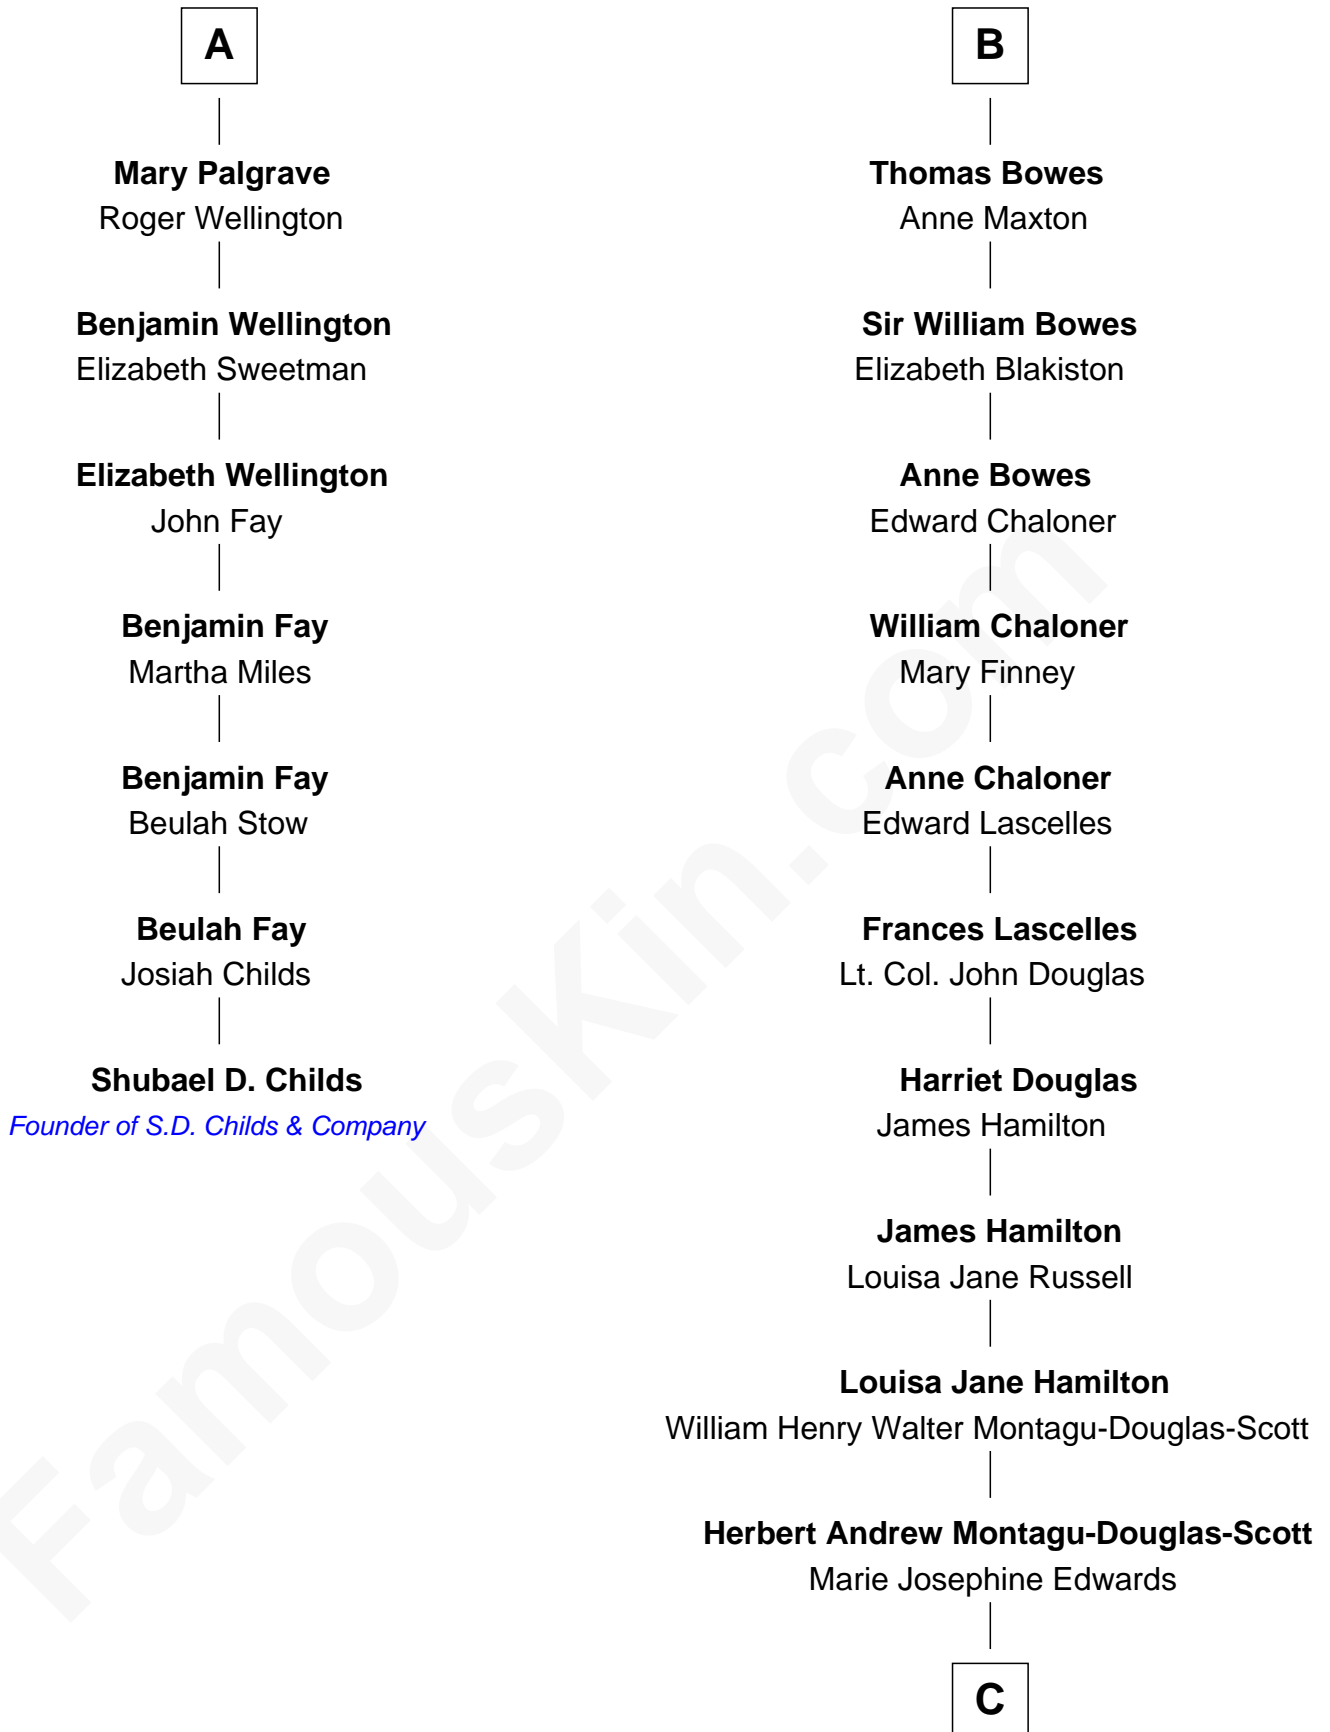

## Relationship Chart of

### Shubael D. Childs

Founder of S.D. Childs & Company

13th cousin 6 times removed of

**Sarah Ferguson**  
Duchess of York

**Sir Robert Goushill**  
Elizabeth Fitzalan

**C**

—  
**Marian Louisa Montagu-Douglas-Scott**

Andrew Henry Ferguson

—  
**Ronald Ivor Ferguson**

Susan Mary Wright

—  
**Sarah Ferguson**

*Duchess of York*

FamousKin.com