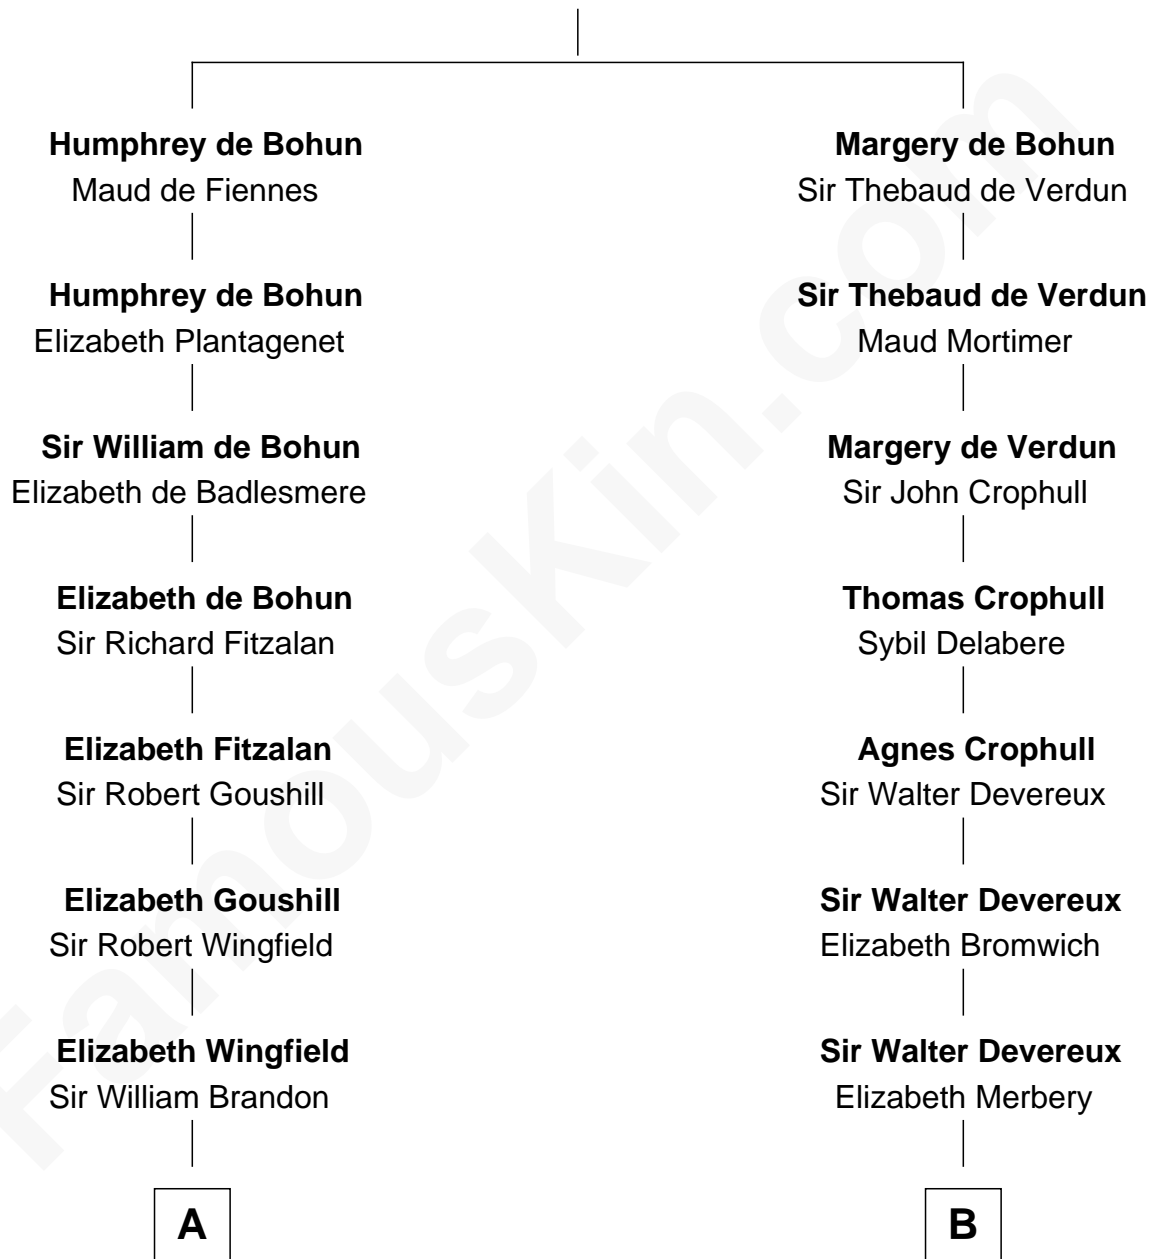

FamousKin.com
Relationship Chart of
Shubael D. Childs

Founder of S.D. Childs & Company

16th cousin 2 times removed of

George Clinton

4th U.S. Vice President

Sir Humphrey de Bohun

Eleanor de Braiose

C

—
Beulah Fay
Josiah Childs

—
Shubael D. Childs
Founder of S.D. Childs & Company

FamousKin.com