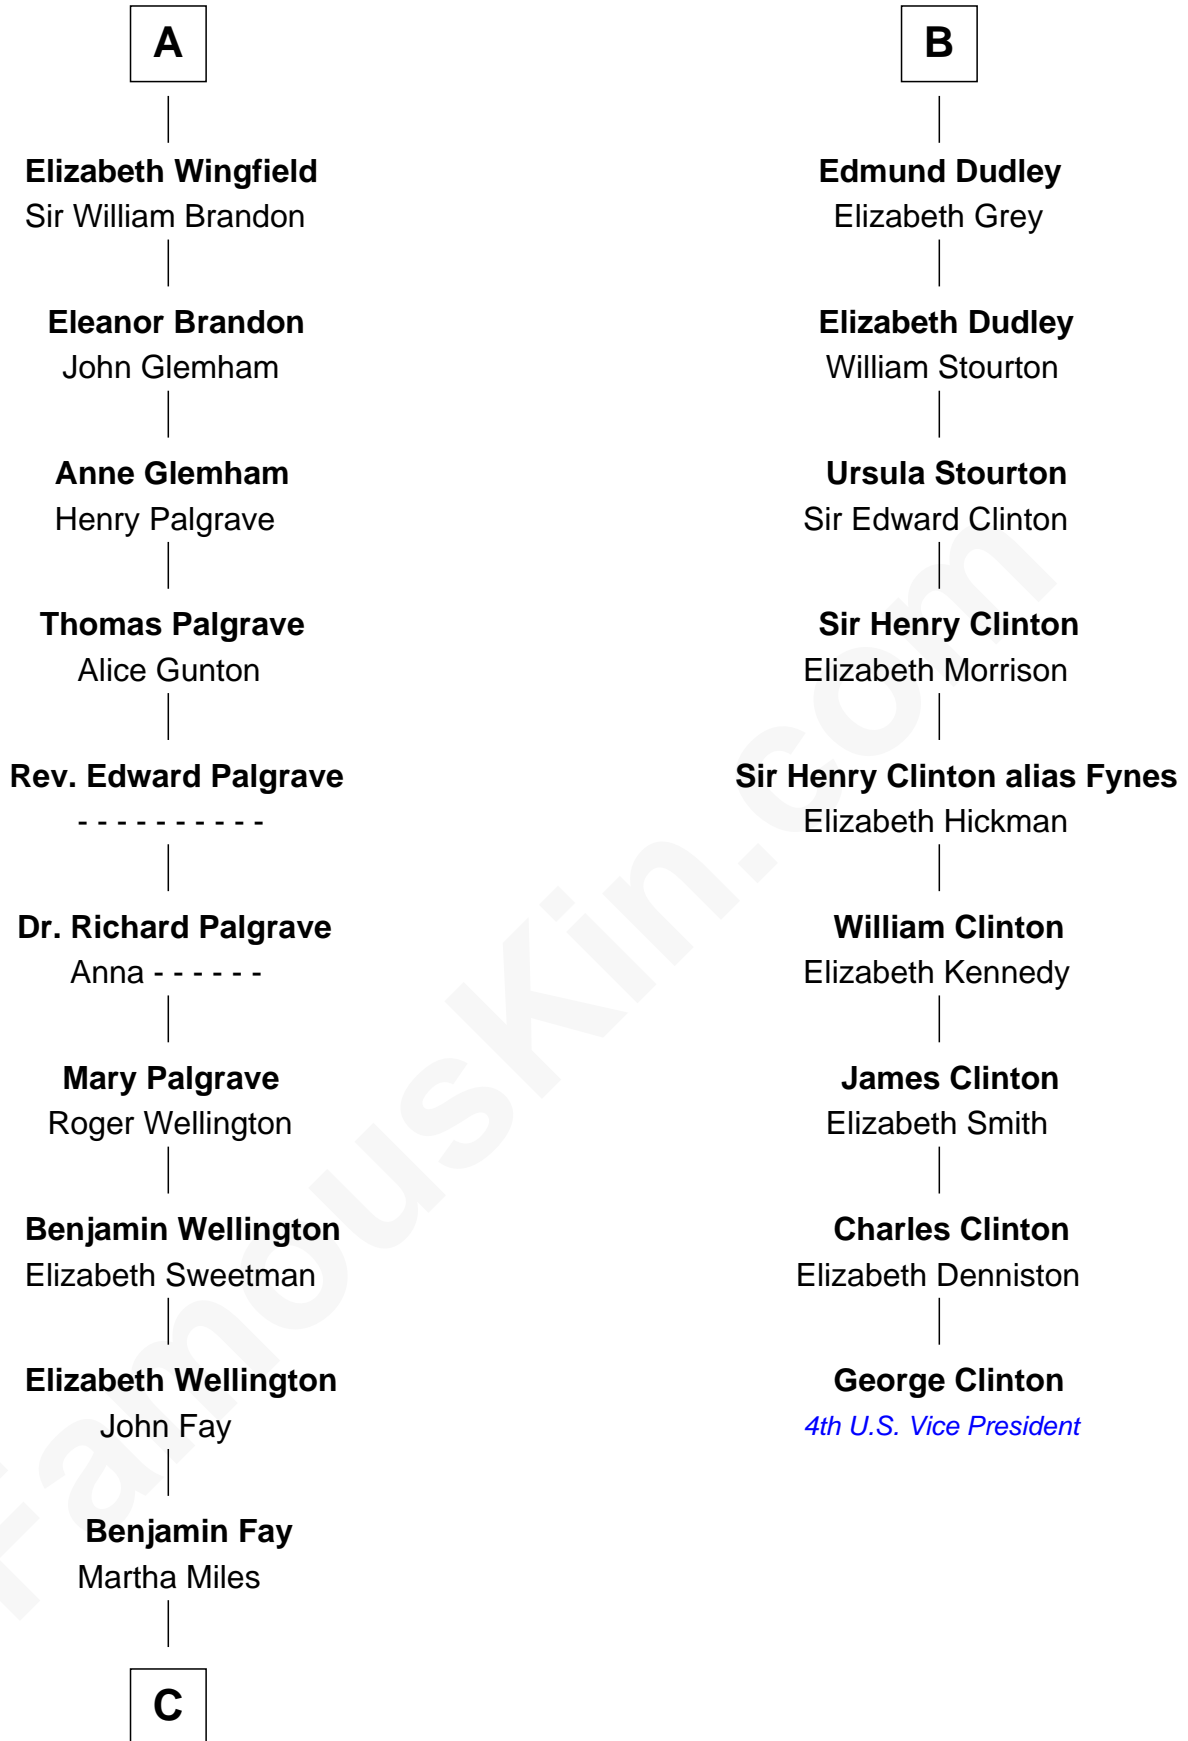

FamousKin.com

Relationship Chart of

Shubael D. Childs

Founder of S.D. Childs & Company

15th cousin 4 times removed of

George Clinton

4th U.S. Vice President

William de Braiose

Eva Marshal

Eleanor de Braiose
Sir Humphrey de Bohun

Humphrey de Bohun
Maud de Fiennes

Humphrey de Bohun
Elizabeth Plantagenet

Sir William de Bohun
Elizabeth de Badlesmere

Elizabeth de Bohun
Sir Richard Fitzalan

Elizabeth Fitzalan
Sir Robert Goushill

Elizabeth Goushill
Sir Robert Wingfield

A

Eve de Braiose
Sir William de Cantilupe

Milicent de Cantilupe
Eudo la Zouche

Eve la Zouche
Sir Maurice de Berkeley

Thomas de Berkeley
Katherine de Clyvedon

Sir John Berkeley
Elizabeth Betteshorne

Elizabeth Berkeley
Sir John Sutton

Sir John Sutton Dudley
Elizabeth Bramshot

B

C

—
Benjamin Fay

Beulah Stow

—
Beulah Fay