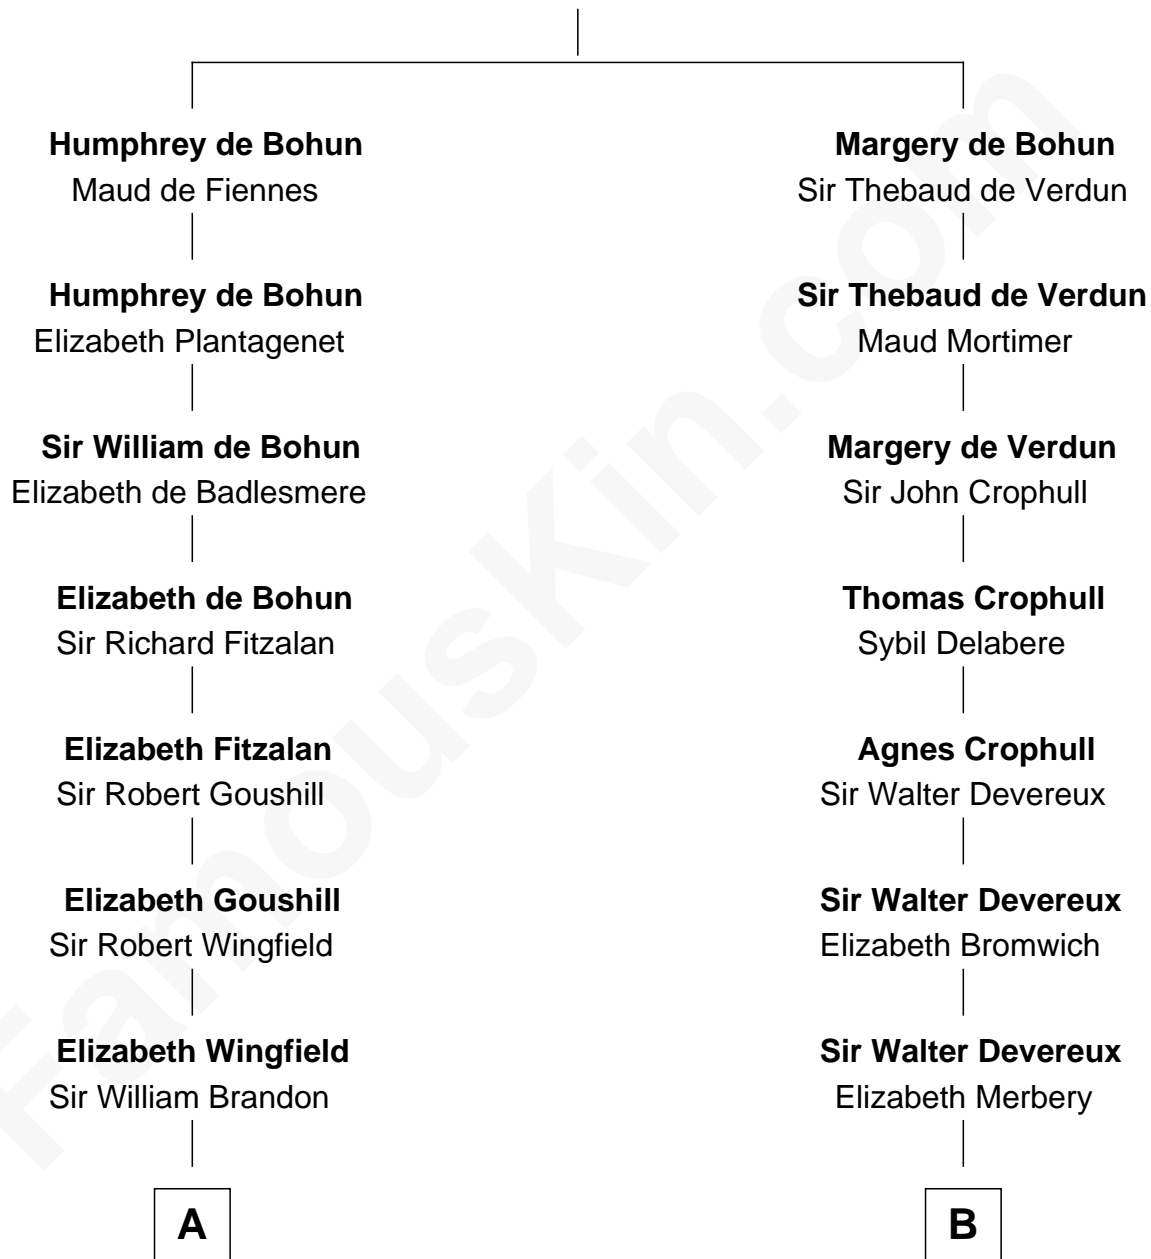

## Relationship Chart of

### Shubael D. Childs

*Founder of S.D. Childs & Company*

17th cousin 1 time removed of

**DeWitt Clinton**

*6th Governor of New York*

**Sir Humphrey de Bohun**

Eleanor de Braiose

**C**

**Beulah Fay**  
Josiah Childs

**Shubael D. Childs**  
*Founder of S.D. Childs & Company*

FamousKin.com