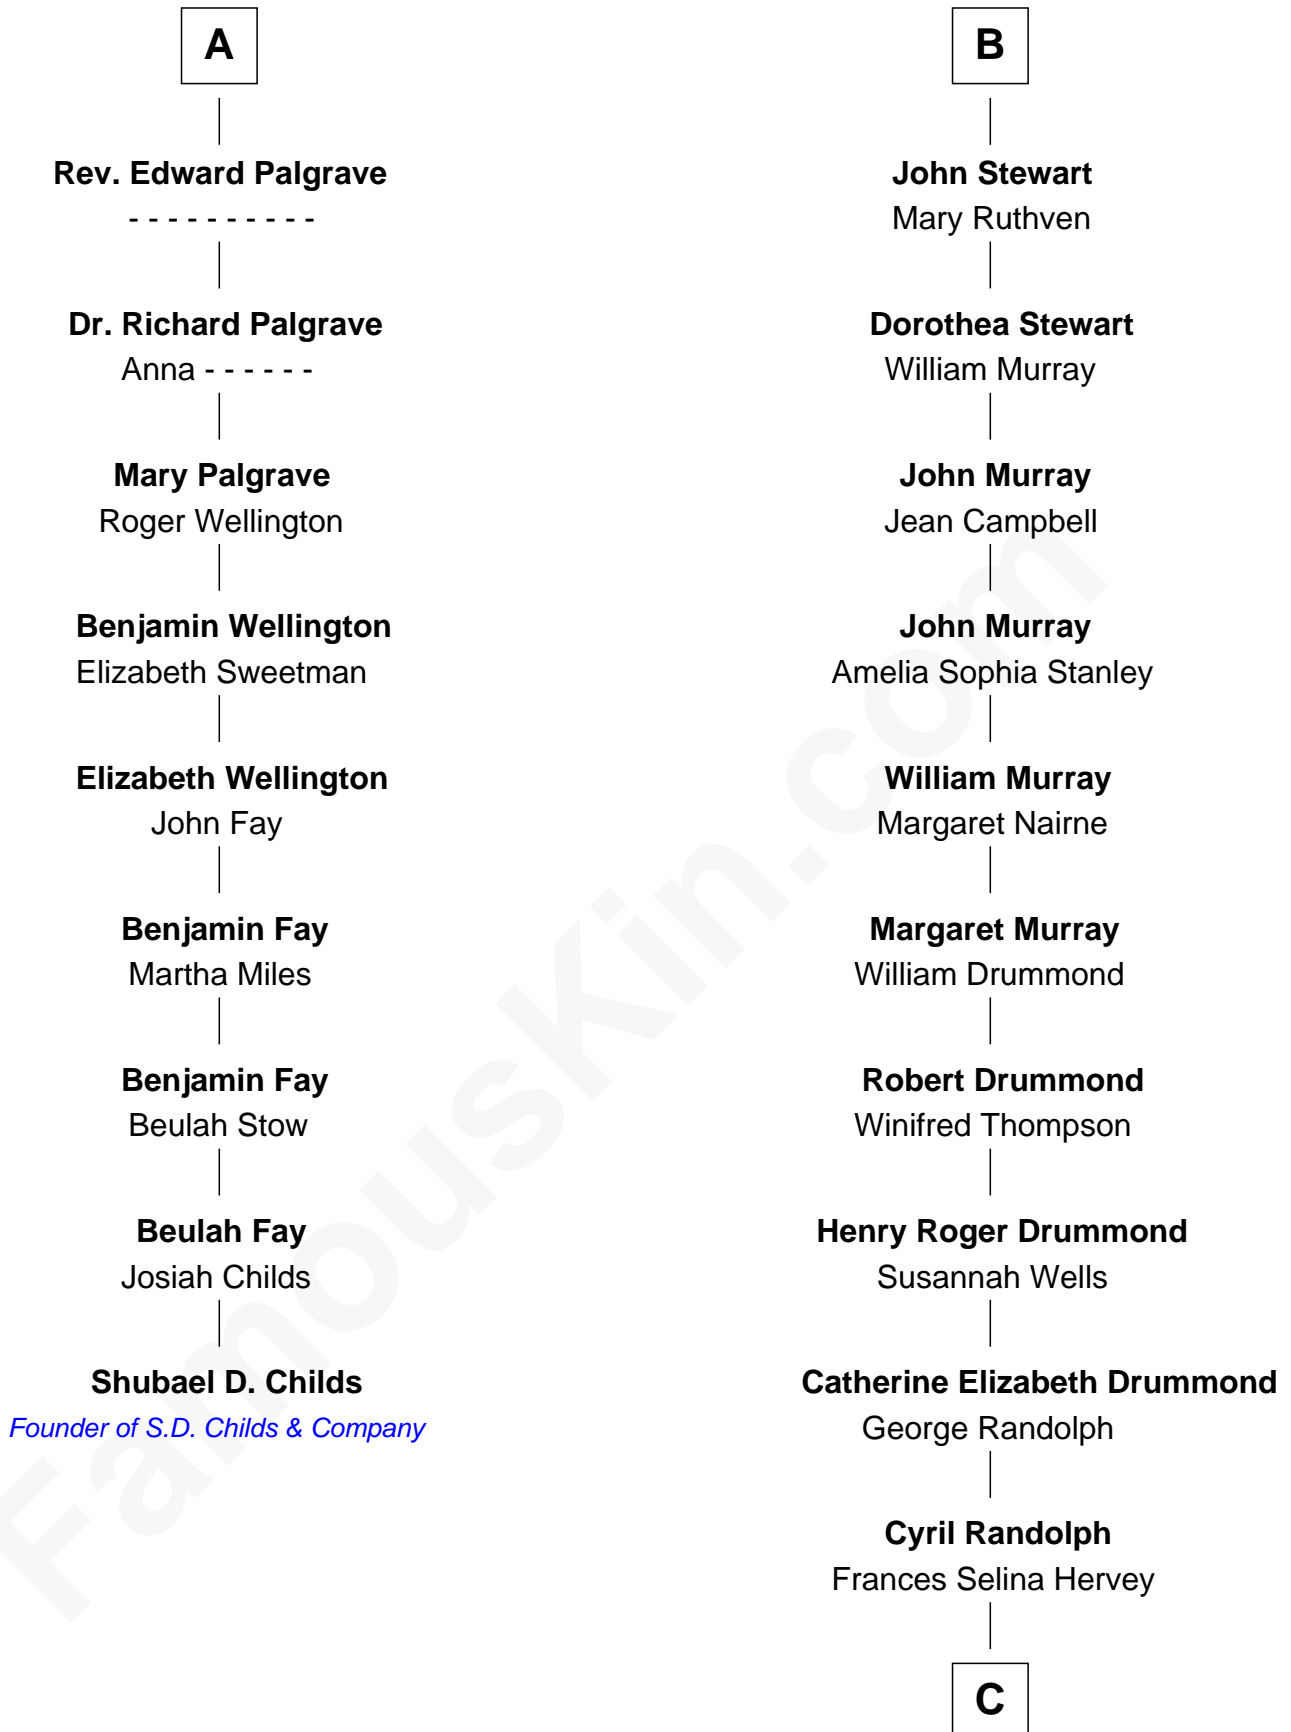

FamousKin.com

Relationship Chart of

Shubael D. Childs

Founder of S.D. Childs & Company

15th cousin 5 times removed of

Hugh Grant
Movie Actor

Richard Fitzalan
Eleanor Plantagenet

C