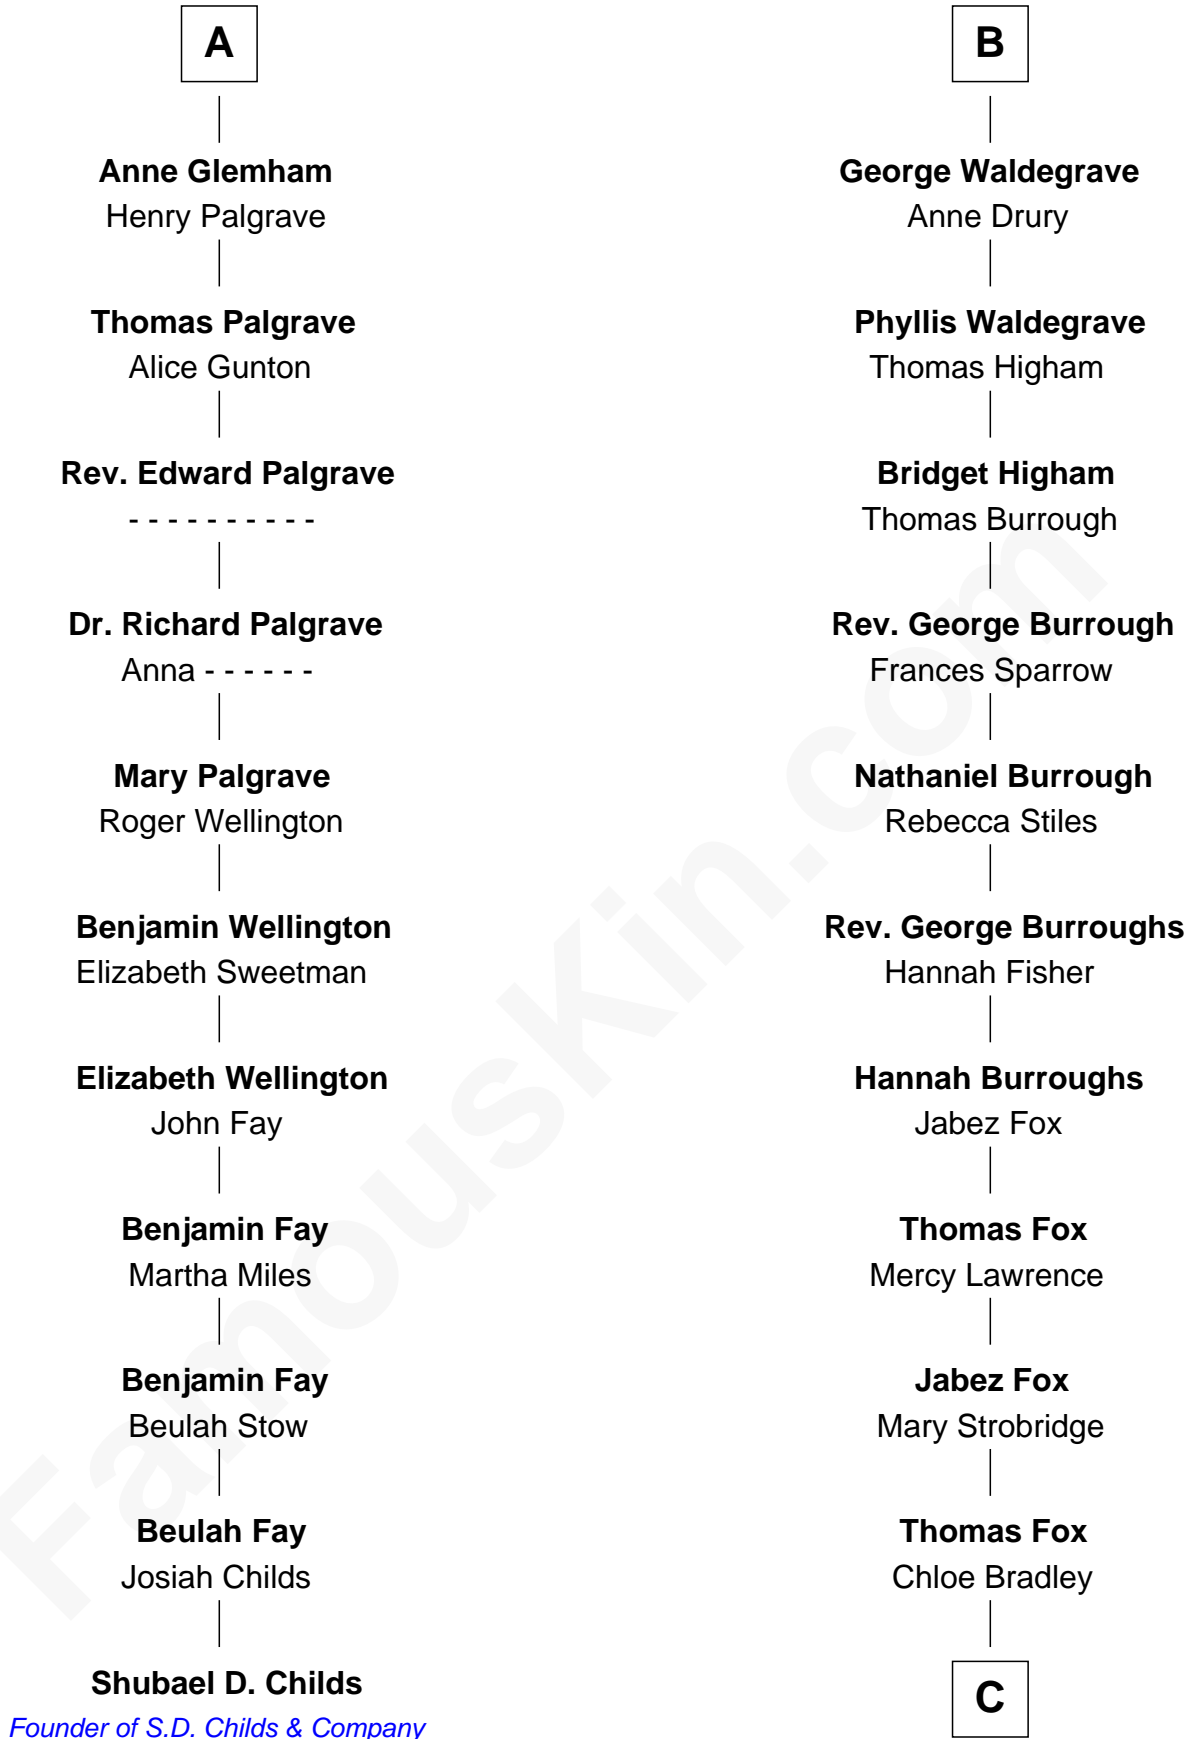

FamousKin.com

Relationship Chart of

Shubael D. Childs

Founder of S.D. Childs & Company

17th cousin 4 times removed of

John Ritter

TV and Movie Actor

C

Pliny Lothrop Fox

Laura Utley Riddle

William P. L. Fox

Harriett Lucina Tilton

Harriett Fay Fox

Dr. Harry Thomas Southworth

Dorothy Fay Southworth

Woodward Maurice Ritter