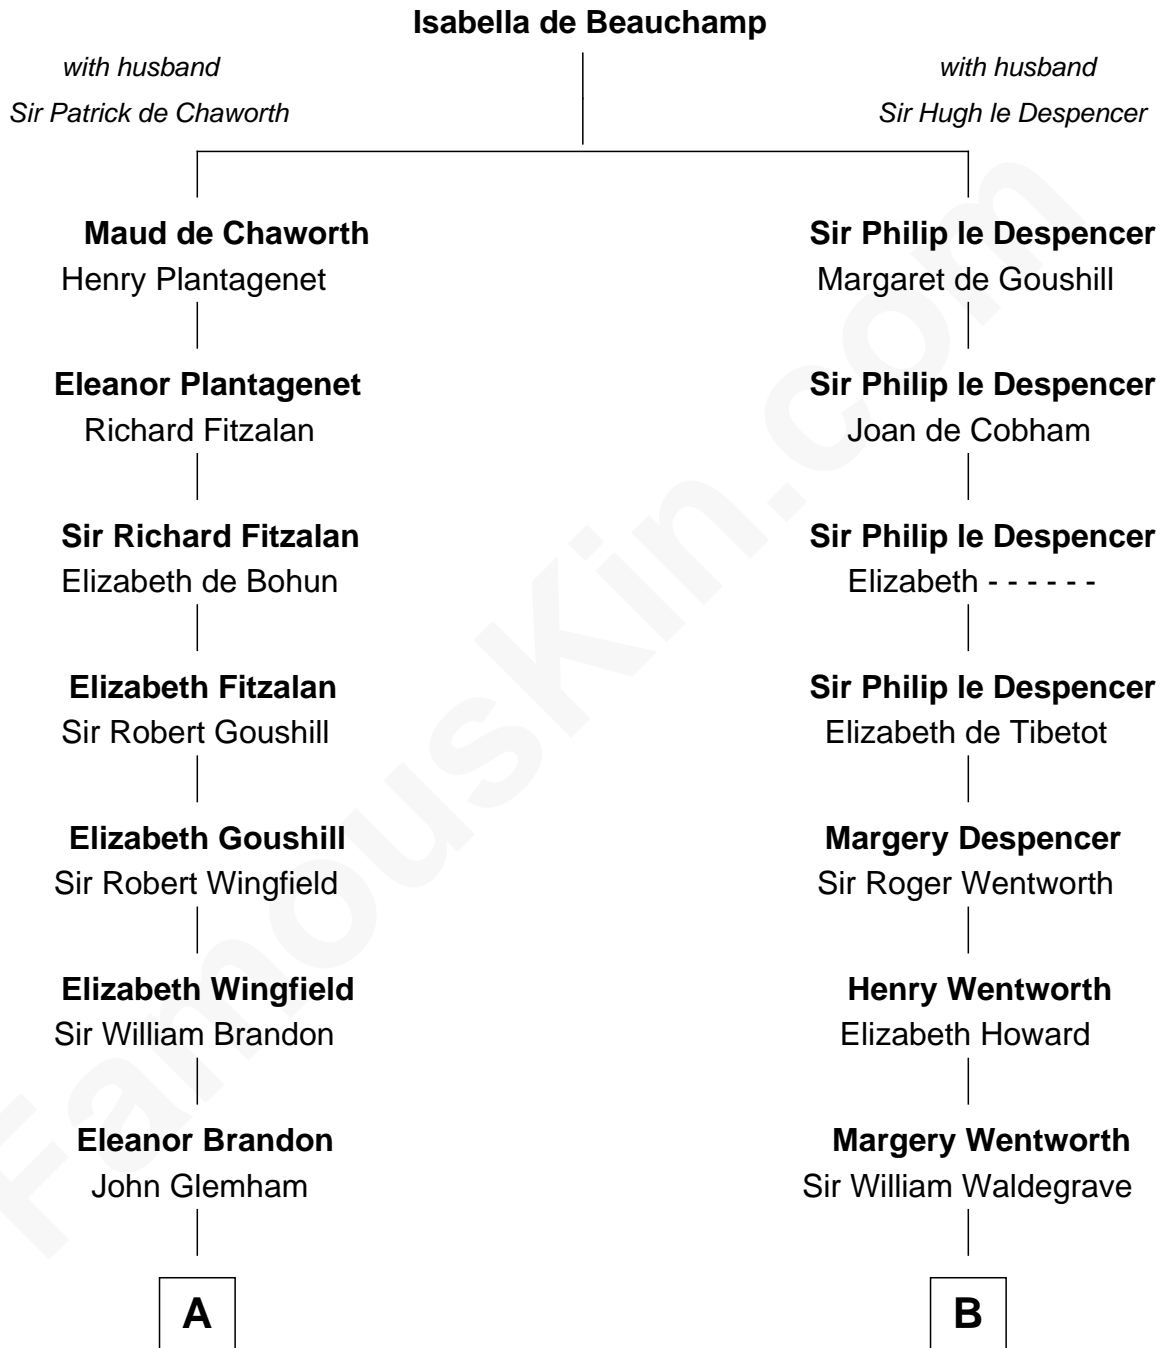

FamousKin.com

Relationship Chart of

Shubael D. Childs

Founder of S.D. Childs & Company

17th cousin 4 times removed of

John Ritter

TV and Movie Actor

C

Pliny Lothrop Fox

Laura Utley Riddle

William P. L. Fox

Harriett Lucina Tilton

Harriett Fay Fox

Dr. Harry Thomas Southworth

Dorothy Fay Southworth

Woodward Maurice Ritter