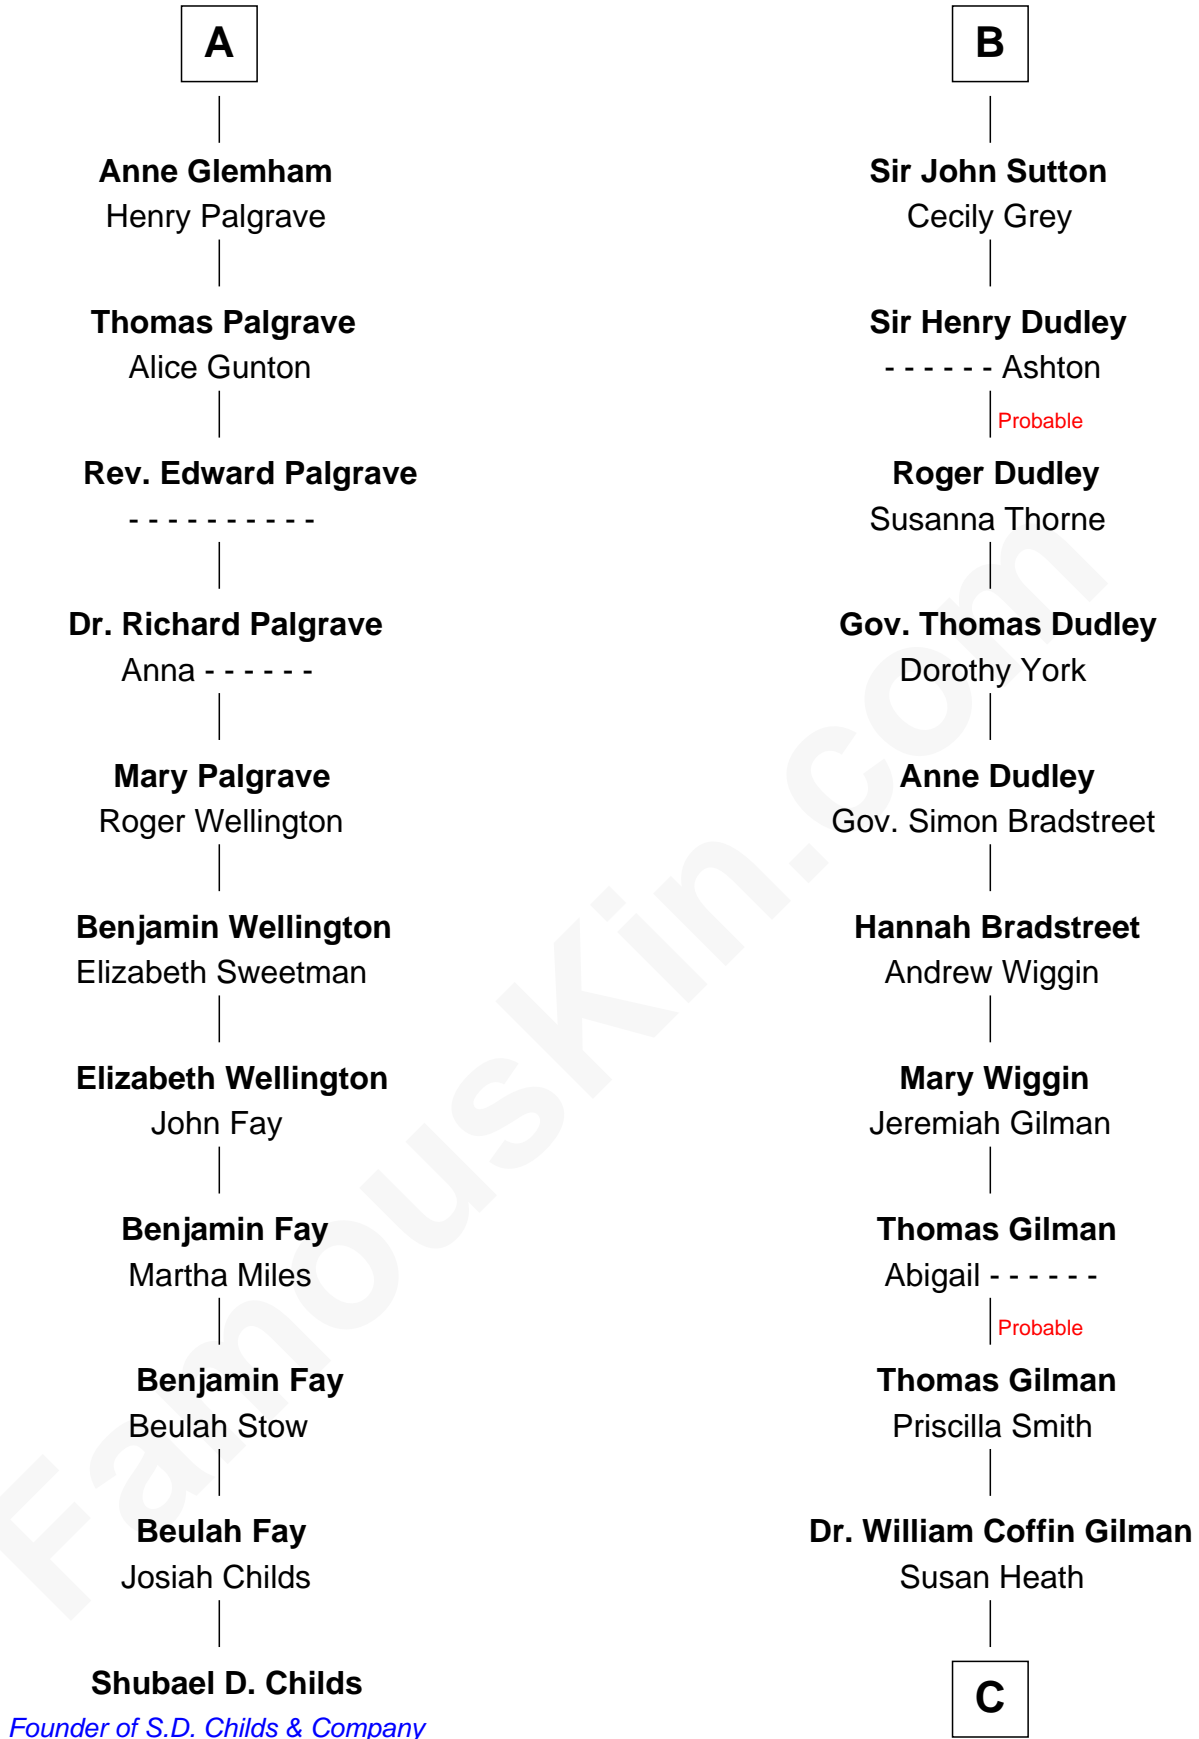

FamousKin.com

Relationship Chart of

Shubael D. Childs

Founder of S.D. Childs & Company

17th cousin 4 times removed of

George Hamilton

TV and Movie Actor

C

William C. Gilman

Mary Ann Stevens

George C. Gilman

Elizabeth Melissa Lane

Lillian C. Gilman

Harry Fuller Hamilton

George William Hamilton

Anne Lucille Stevens