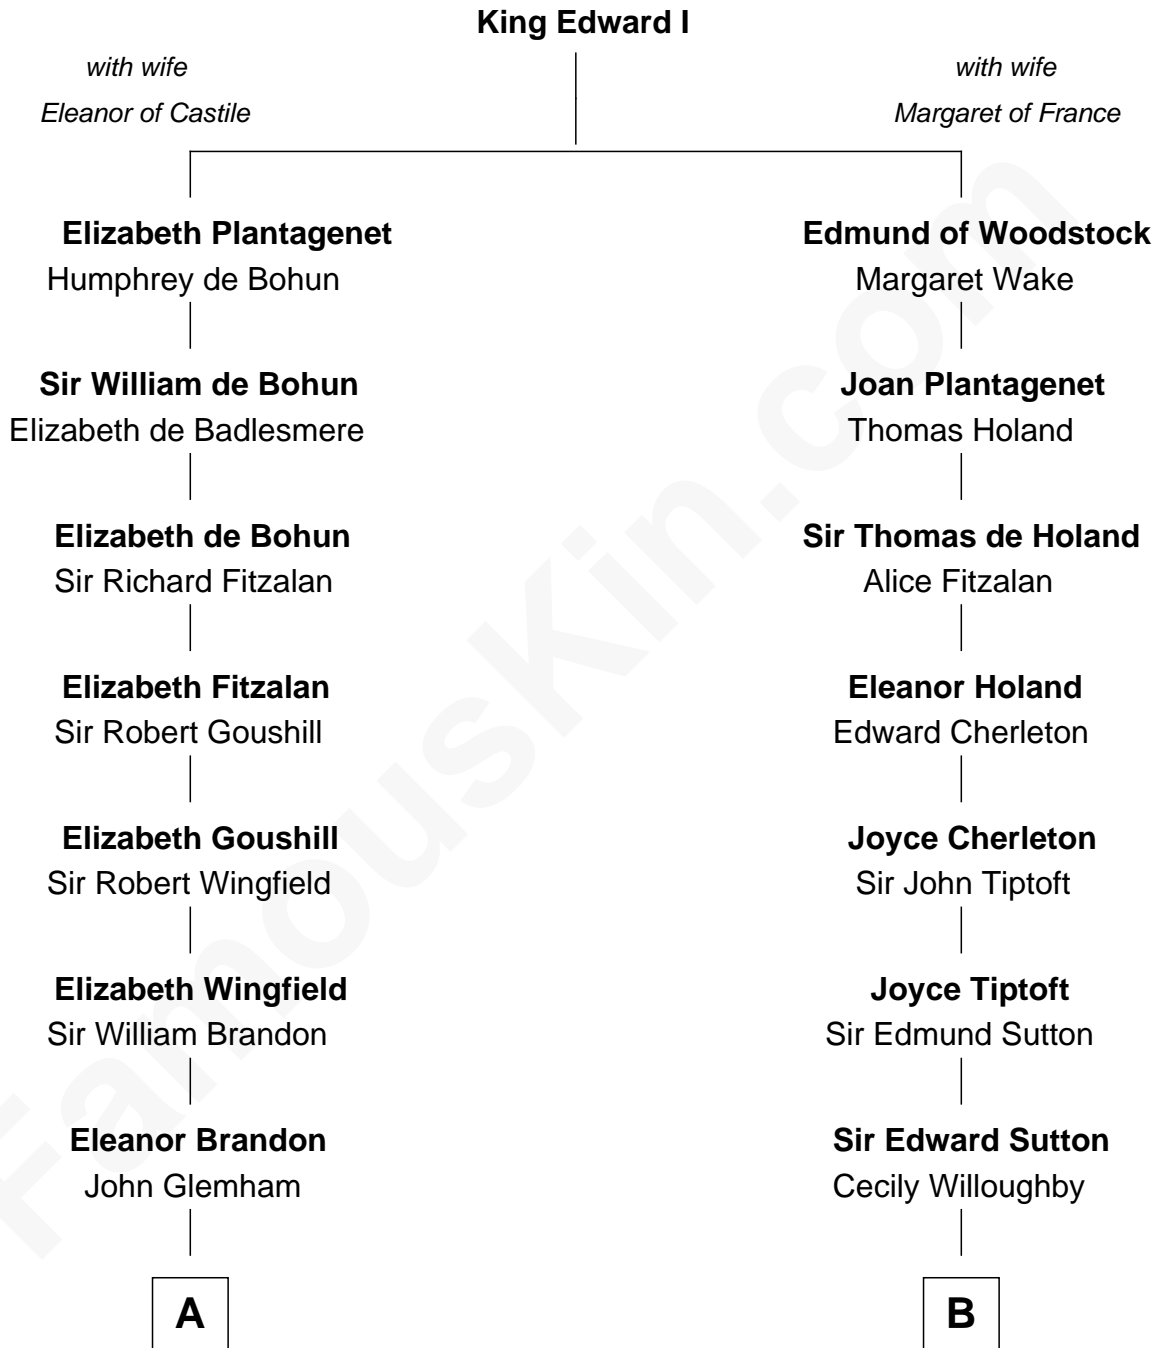

FamousKin.com

Relationship Chart of

Shubael D. Childs

Founder of S.D. Childs & Company

17th cousin 4 times removed of

George Hamilton

TV and Movie Actor

C

William C. Gilman

Mary Ann Stevens

George C. Gilman

Elizabeth Melissa Lane

Lillian C. Gilman

Harry Fuller Hamilton

George William Hamilton

Anne Lucille Stevens