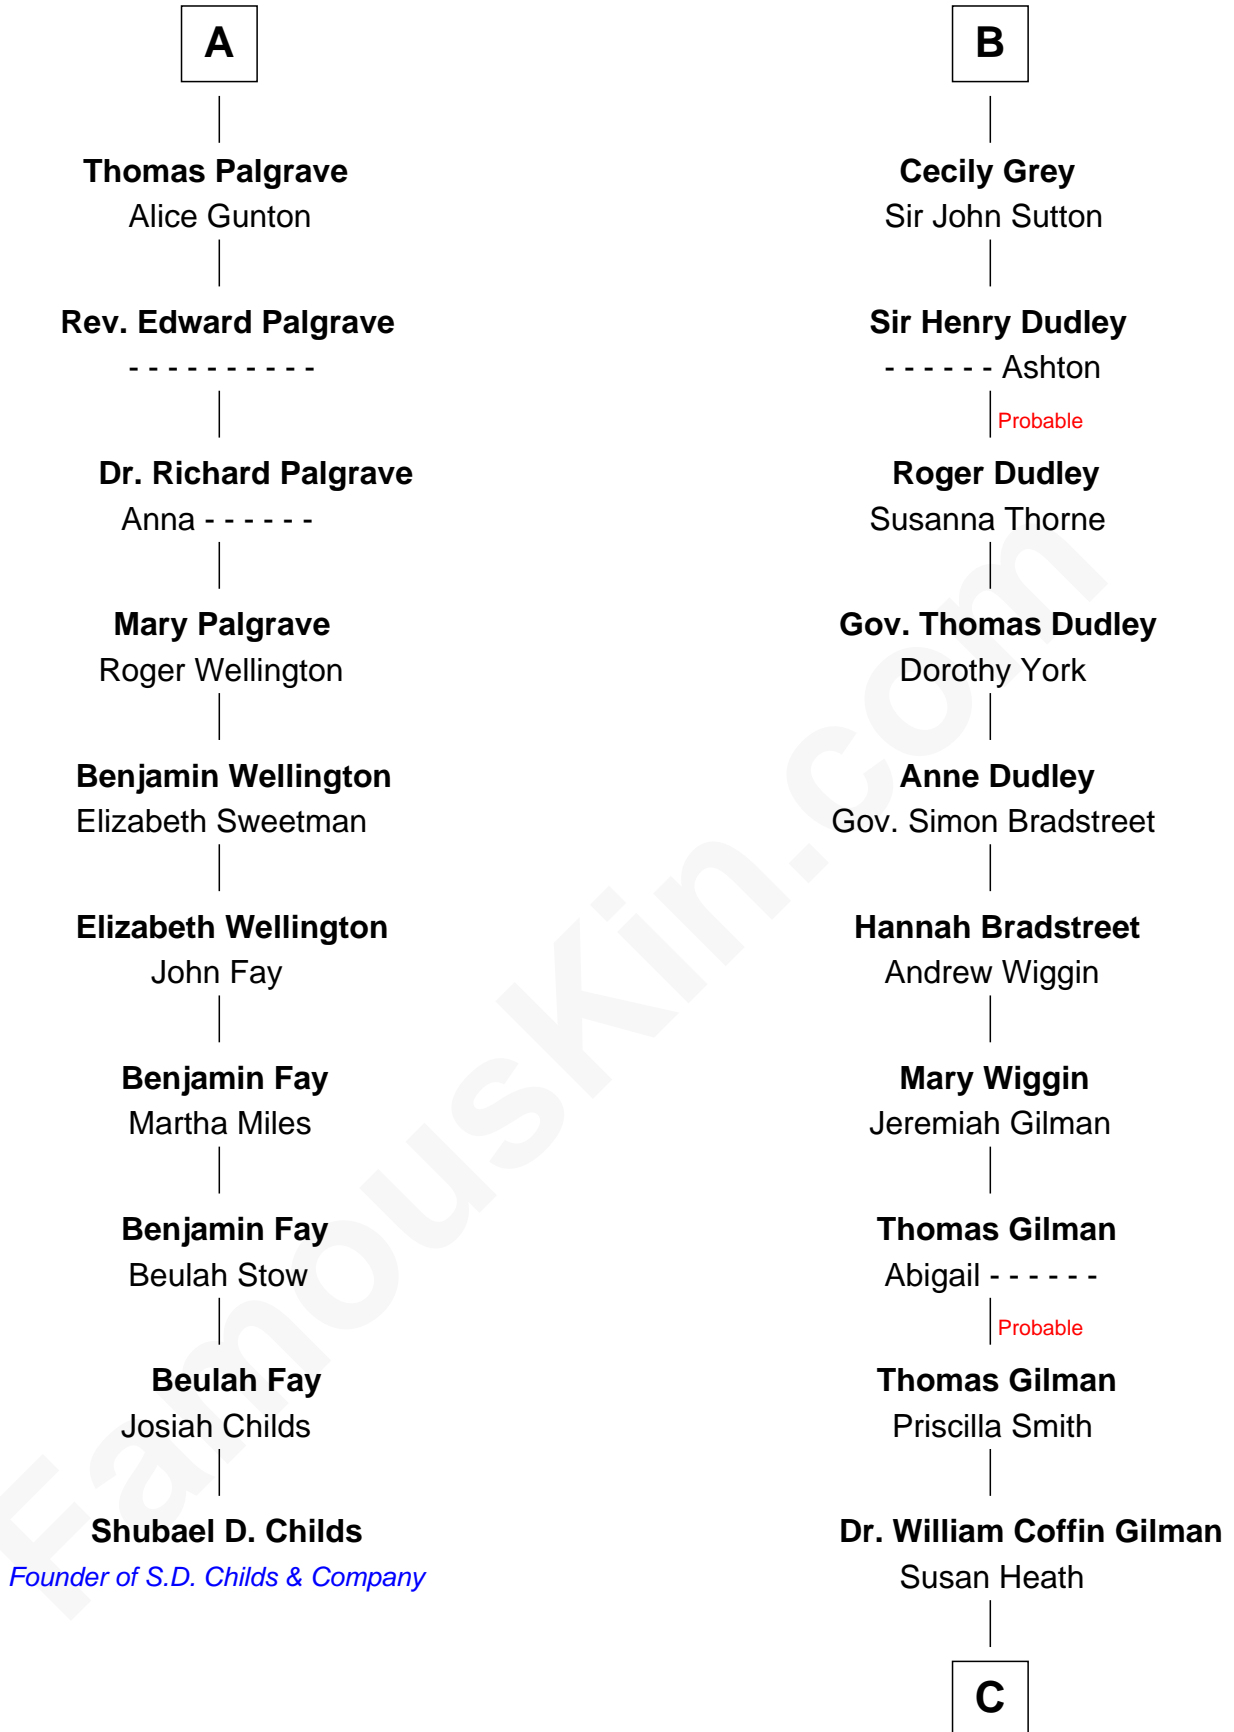

FamousKin.com

Relationship Chart of

Shubael D. Childs

Founder of S.D. Childs & Company

16th cousin 5 times removed of

George Hamilton

TV and Movie Actor

Bartholomew de Badlesmere

Margery de Badlesmere

Sir William de Ros

Thomas de Ros

Beatrice de Stafford

Margaret de Ros

Sir Reynold Grey

Margaret Grey

Sir William Bonville

William Bonville

Elizabeth Harington

William Bonville

Katherine Neville

Cecily Bonville

Thomas Grey

B

C

William C. Gilman

Mary Ann Stevens

George C. Gilman

Elizabeth Melissa Lane

Lillian C. Gilman

Harry Fuller Hamilton

George William Hamilton

Anne Lucille Stevens