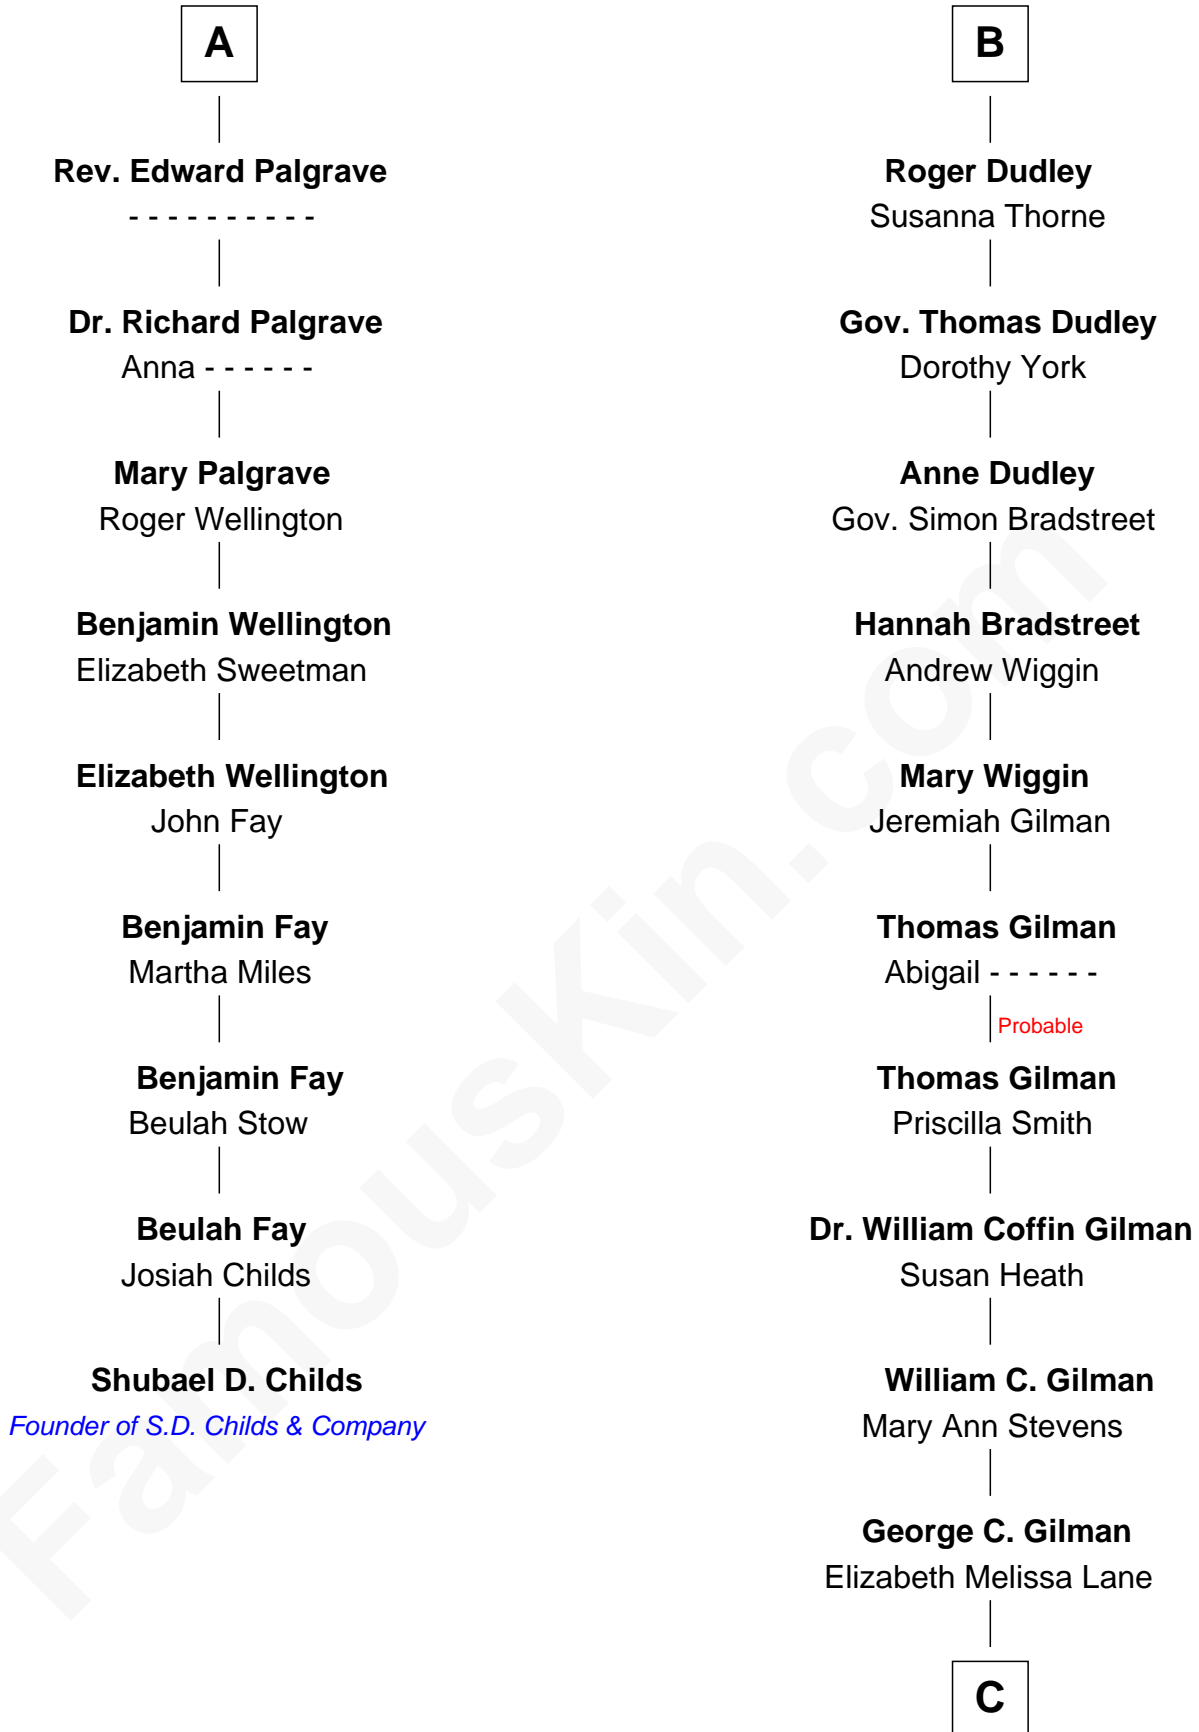

FamousKin.com

Relationship Chart of

Shubael D. Childs

Founder of S.D. Childs & Company

15th cousin 4 times removed of

George Hamilton

TV and Movie Actor

Richard Fitzalan
Eleanor Plantagenet