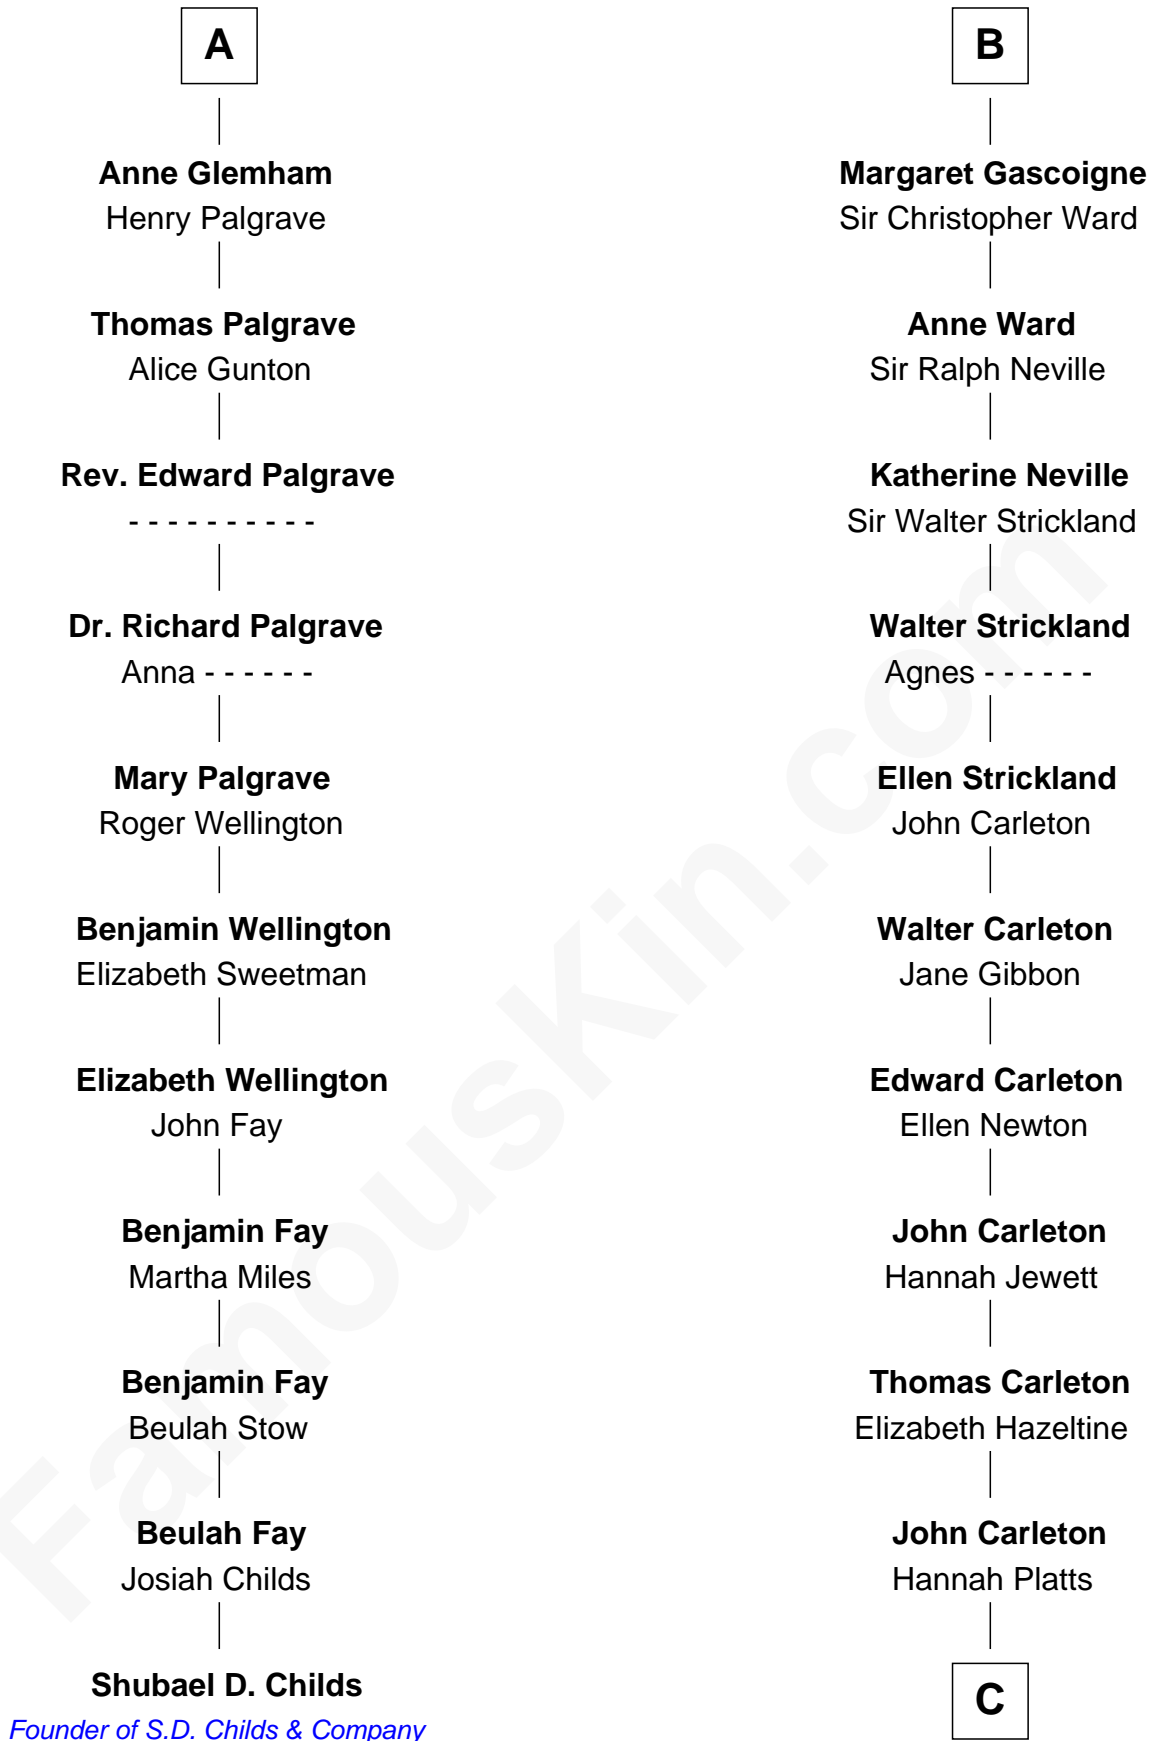

FamousKin.com

Relationship Chart of

Shubael D. Childs

Founder of S.D. Childs & Company

17th cousin 3 times removed of

Charles A. Pillsbury

Co-Founder of C.A. Pillsbury Co.

C

—
Moses Carleton

Margaret Sprake

—
Henry Carleton

Polly Greeley

—
Margaret Sprague Carleton

George Alfred Pillsbury

—
Charles A. Pillsbury

Co-Founder of C.A. Pillsbury Co.