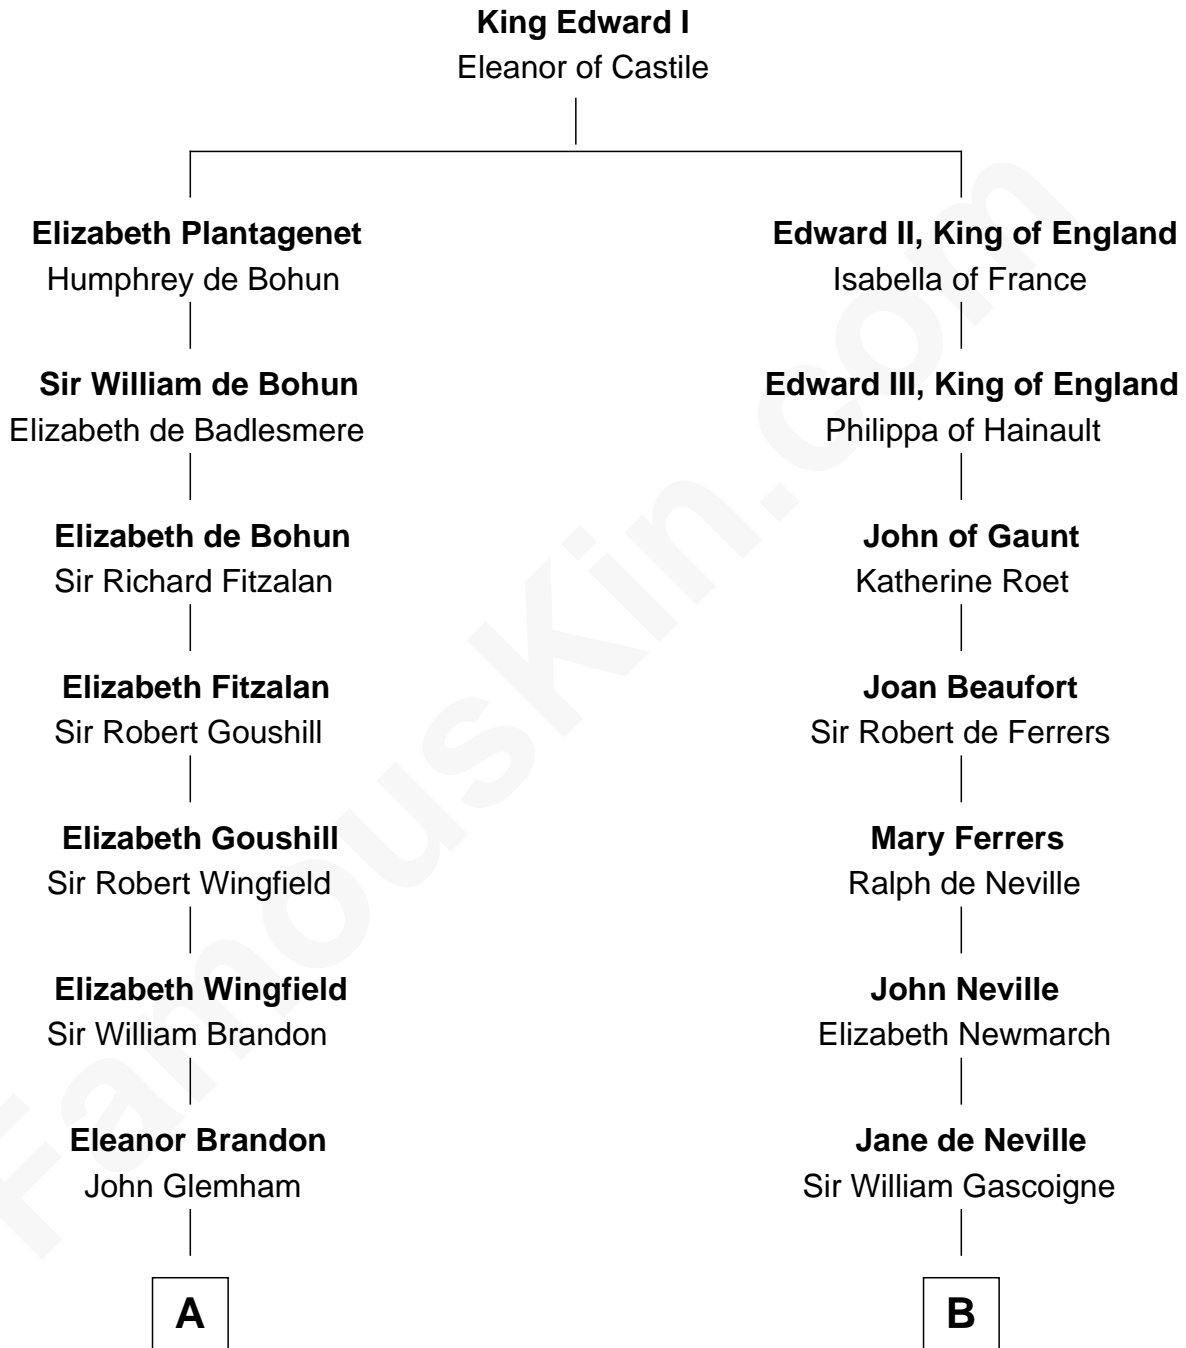

FamousKin.com

Relationship Chart of

Shubael D. Childs

Founder of S.D. Childs & Company

17th cousin 3 times removed of

Charles A. Pillsbury

Co-Founder of C.A. Pillsbury Co.

C

—
Moses Carleton

Margaret Sprake

—
Henry Carleton

Polly Greeley

—
Margaret Sprague Carleton

George Alfred Pillsbury

—
Charles A. Pillsbury

Co-Founder of C.A. Pillsbury Co.