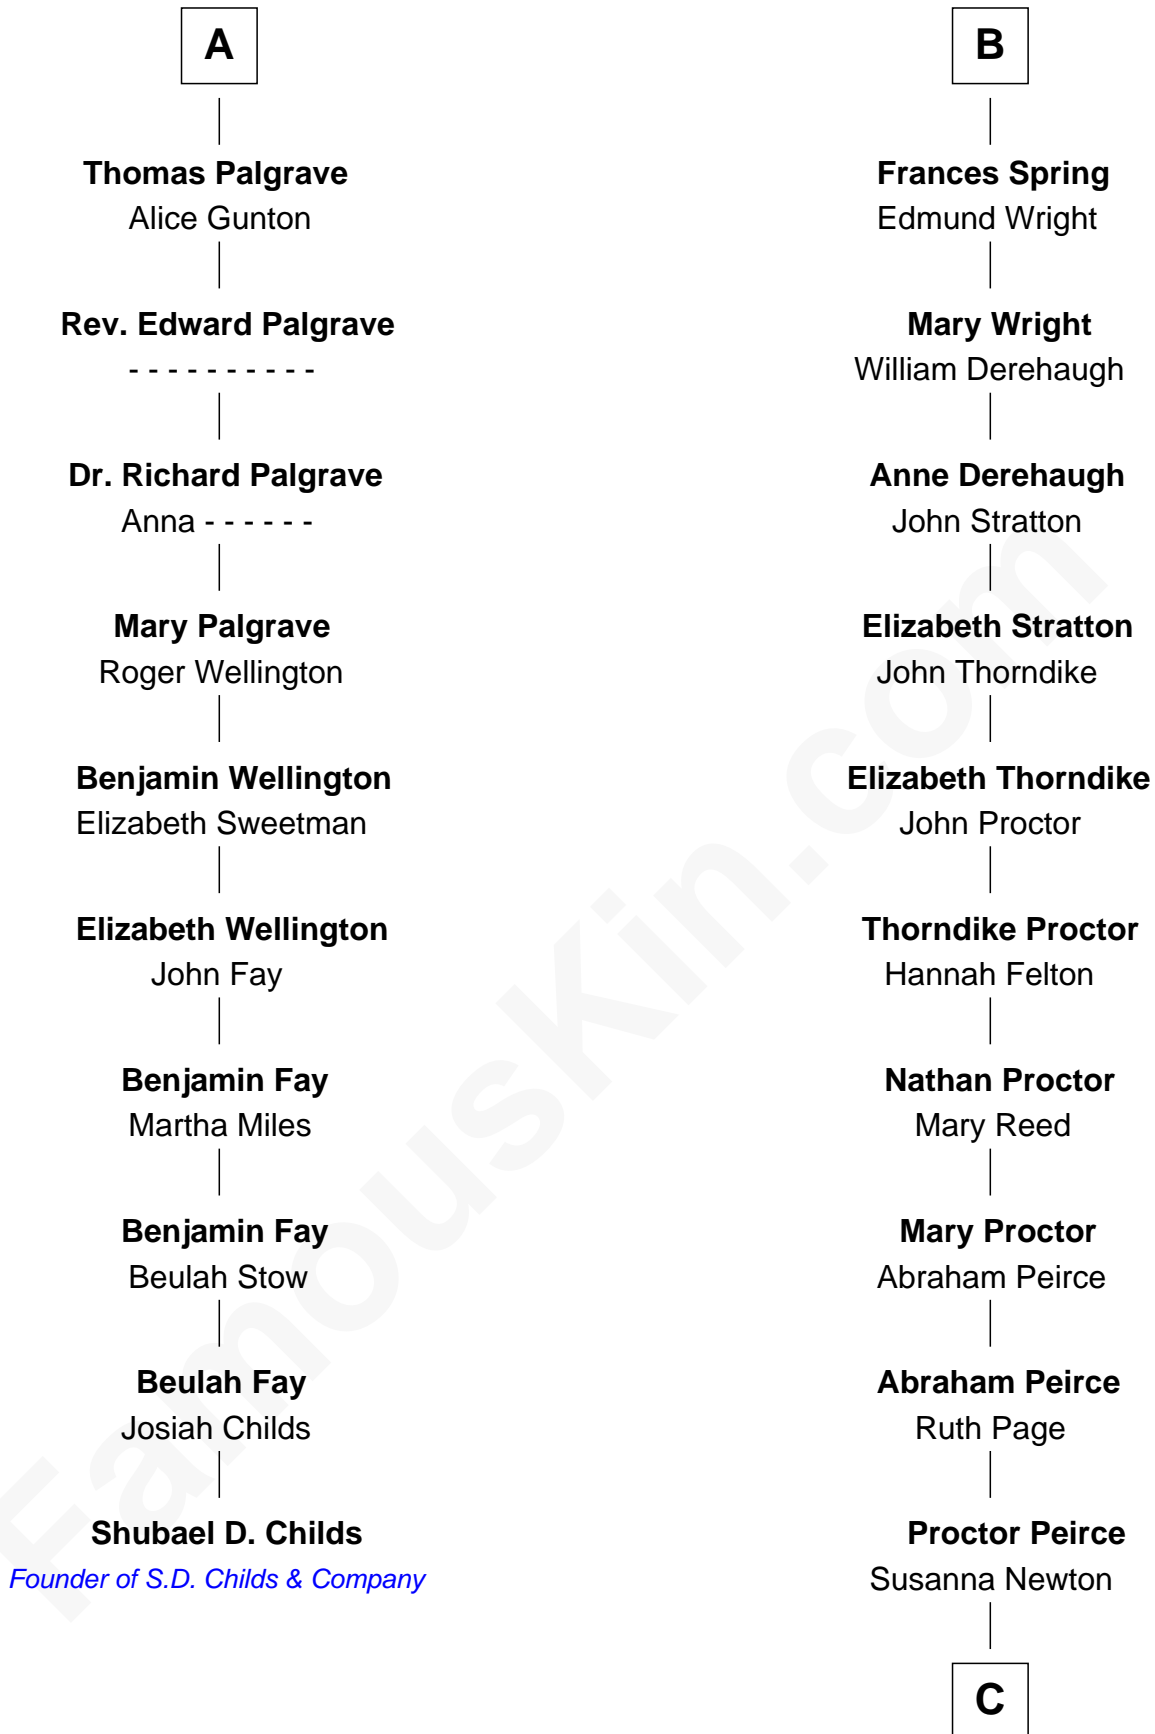

FamousKin.com
Relationship Chart of
Shubael D. Childs

Founder of S.D. Childs & Company

16th cousin 5 times removed of

John Lithgow

Stage, TV, and Movie Actor

Bartholomew de Badlesmere

Margaret de Clare

Elizabeth de Badlesmere

Sir William de Bohun

Elizabeth de Bohun

Sir Richard Fitzalan

Elizabeth Fitzalan

Sir Robert Goushill

Elizabeth Goushill

Sir Robert Wingfield

Elizabeth Wingfield

Sir Robert de Tivetot

Margaret Deincourt

Elizabeth de Tivetot

Sir Philip le Despencer

Margery Despencer

Sir Roger Wentworth

Henry Wentworth

Elizabeth Howard

Margery Wentworth

Sir William Waldegrave

Dorothy Waldegrave

Sir John Spring

B

C

William Peirce

Ellen Prentiss