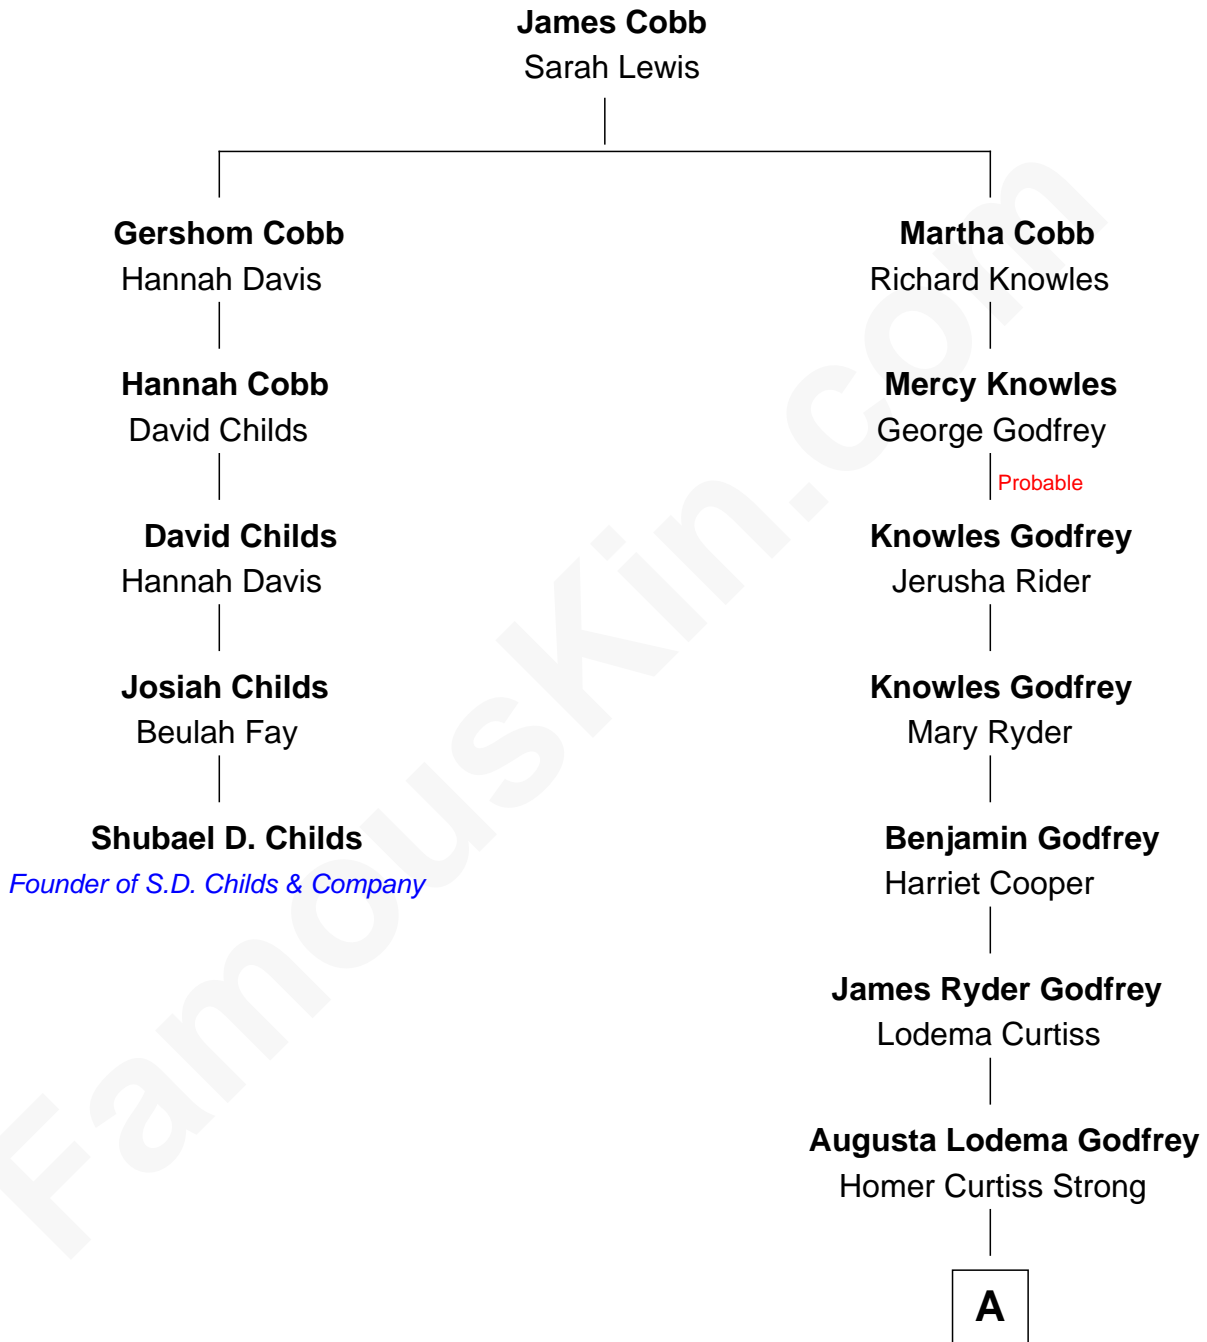

FamousKin.com

Relationship Chart of

Shubael D. Childs

Founder of S.D. Childs & Company

4th cousin 6 times removed of

Sarah Palin

9th Governor of Alaska

A

—
Cora Godfrey Strong

James Carl Gower

—
Helen Louise Gower

Clement James Sheeran

—
Sarah Sheeran

Charles Richard Heath

—
Sarah Palin

9th Governor of Alaska

FamousKin.com