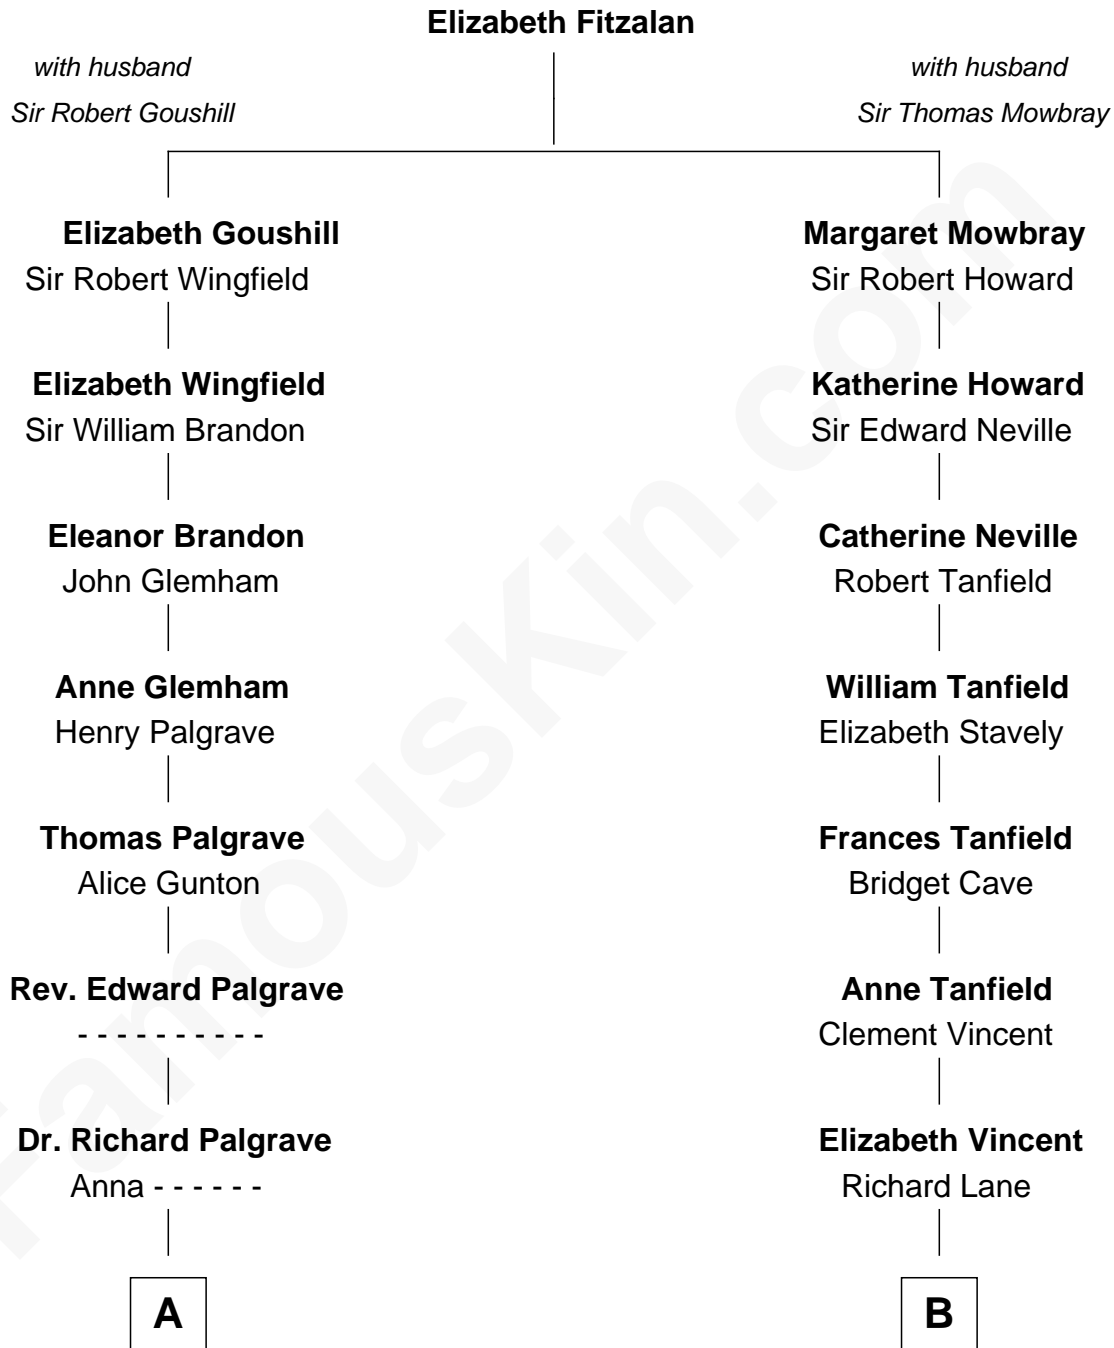

FamousKin.com

Relationship Chart of

Shubael D. Childs

Founder of S.D. Childs & Company

12th cousin 1 time removed of

Thomas Jefferson

3rd U.S. President and Signer of the Declaration of Independence

A