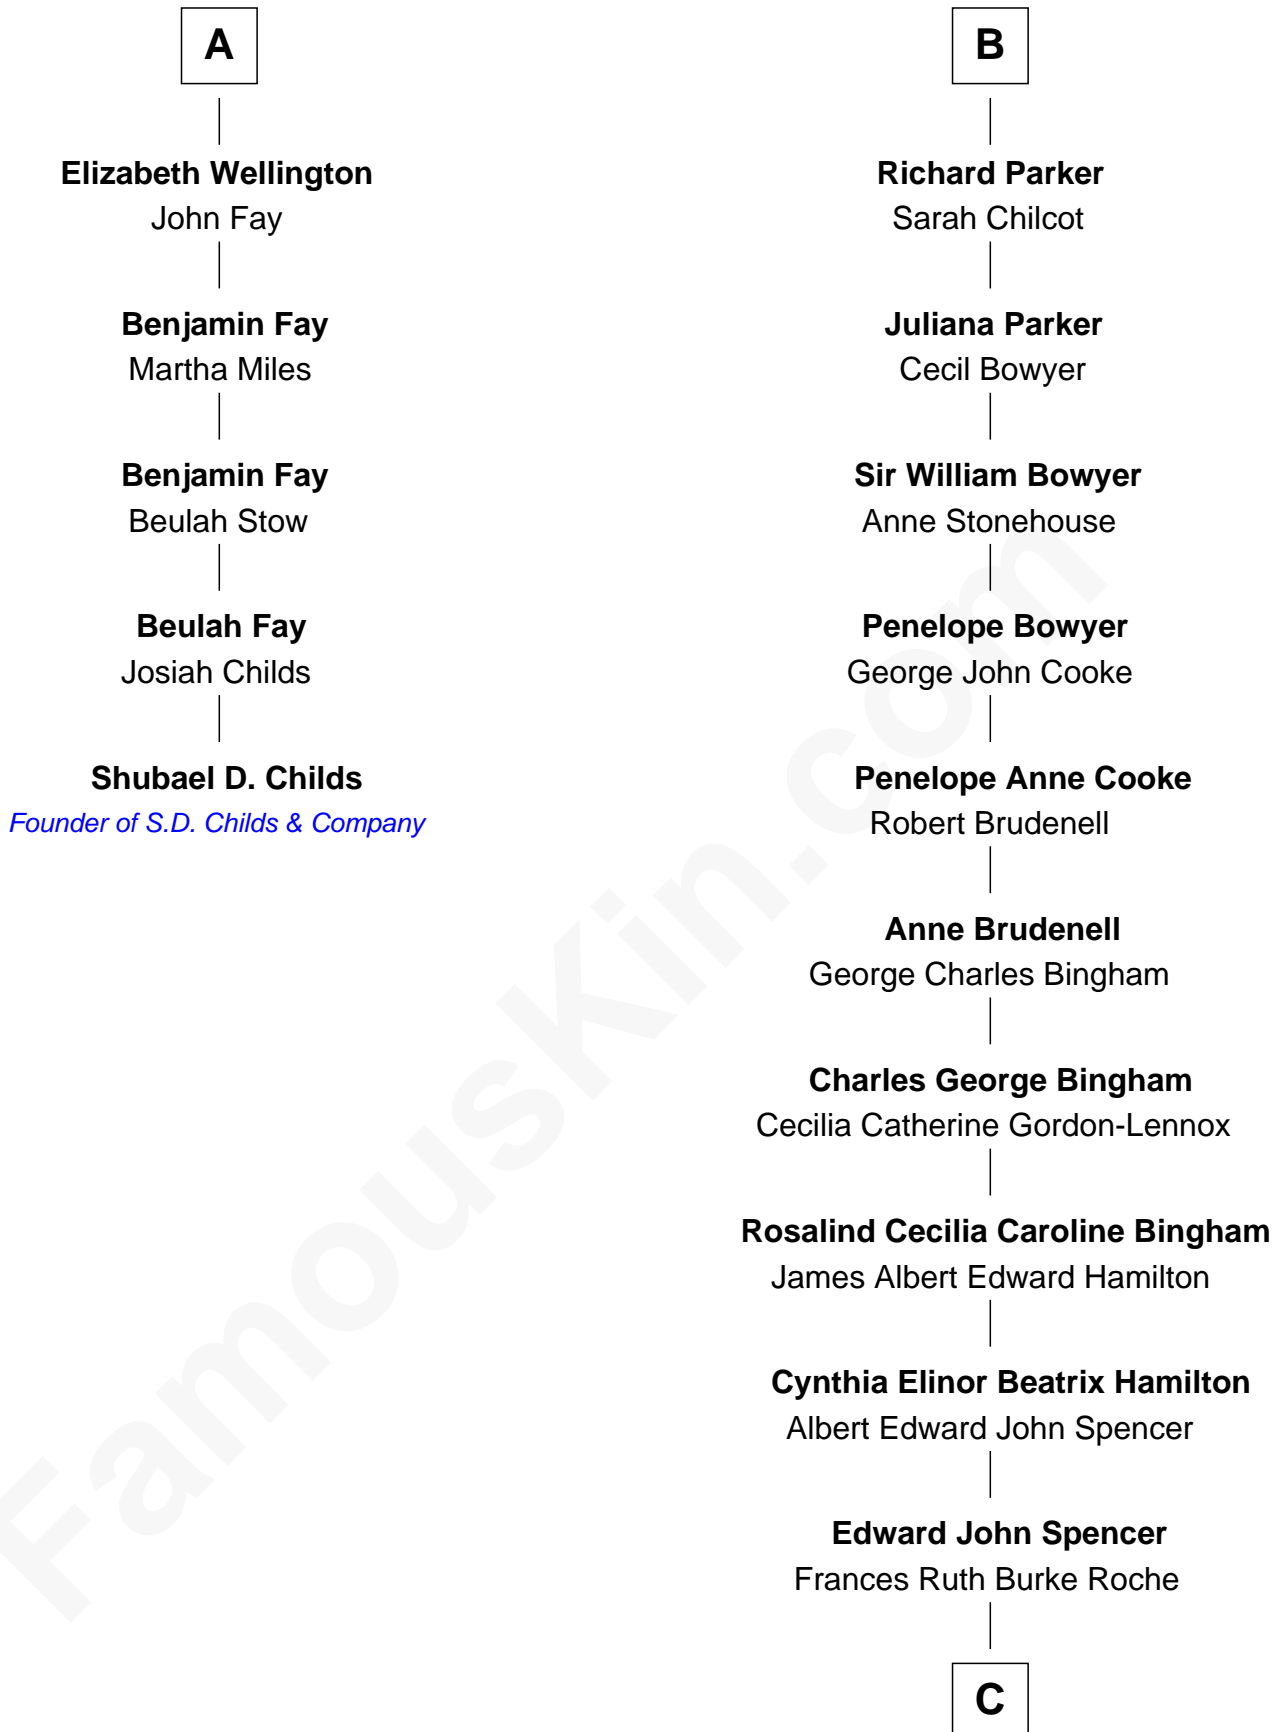

FamousKin.com

Relationship Chart of

Shubael D. Childs

Founder of S.D. Childs & Company

11th cousin 7 times removed of

Prince William

Prince of Wales

Sir William Brandon

Elizabeth Wingfield

C

Princess Diana Frances Spencer
Charles III, King of the United Kingdom

Prince William
Prince of Wales

FamousKin.com