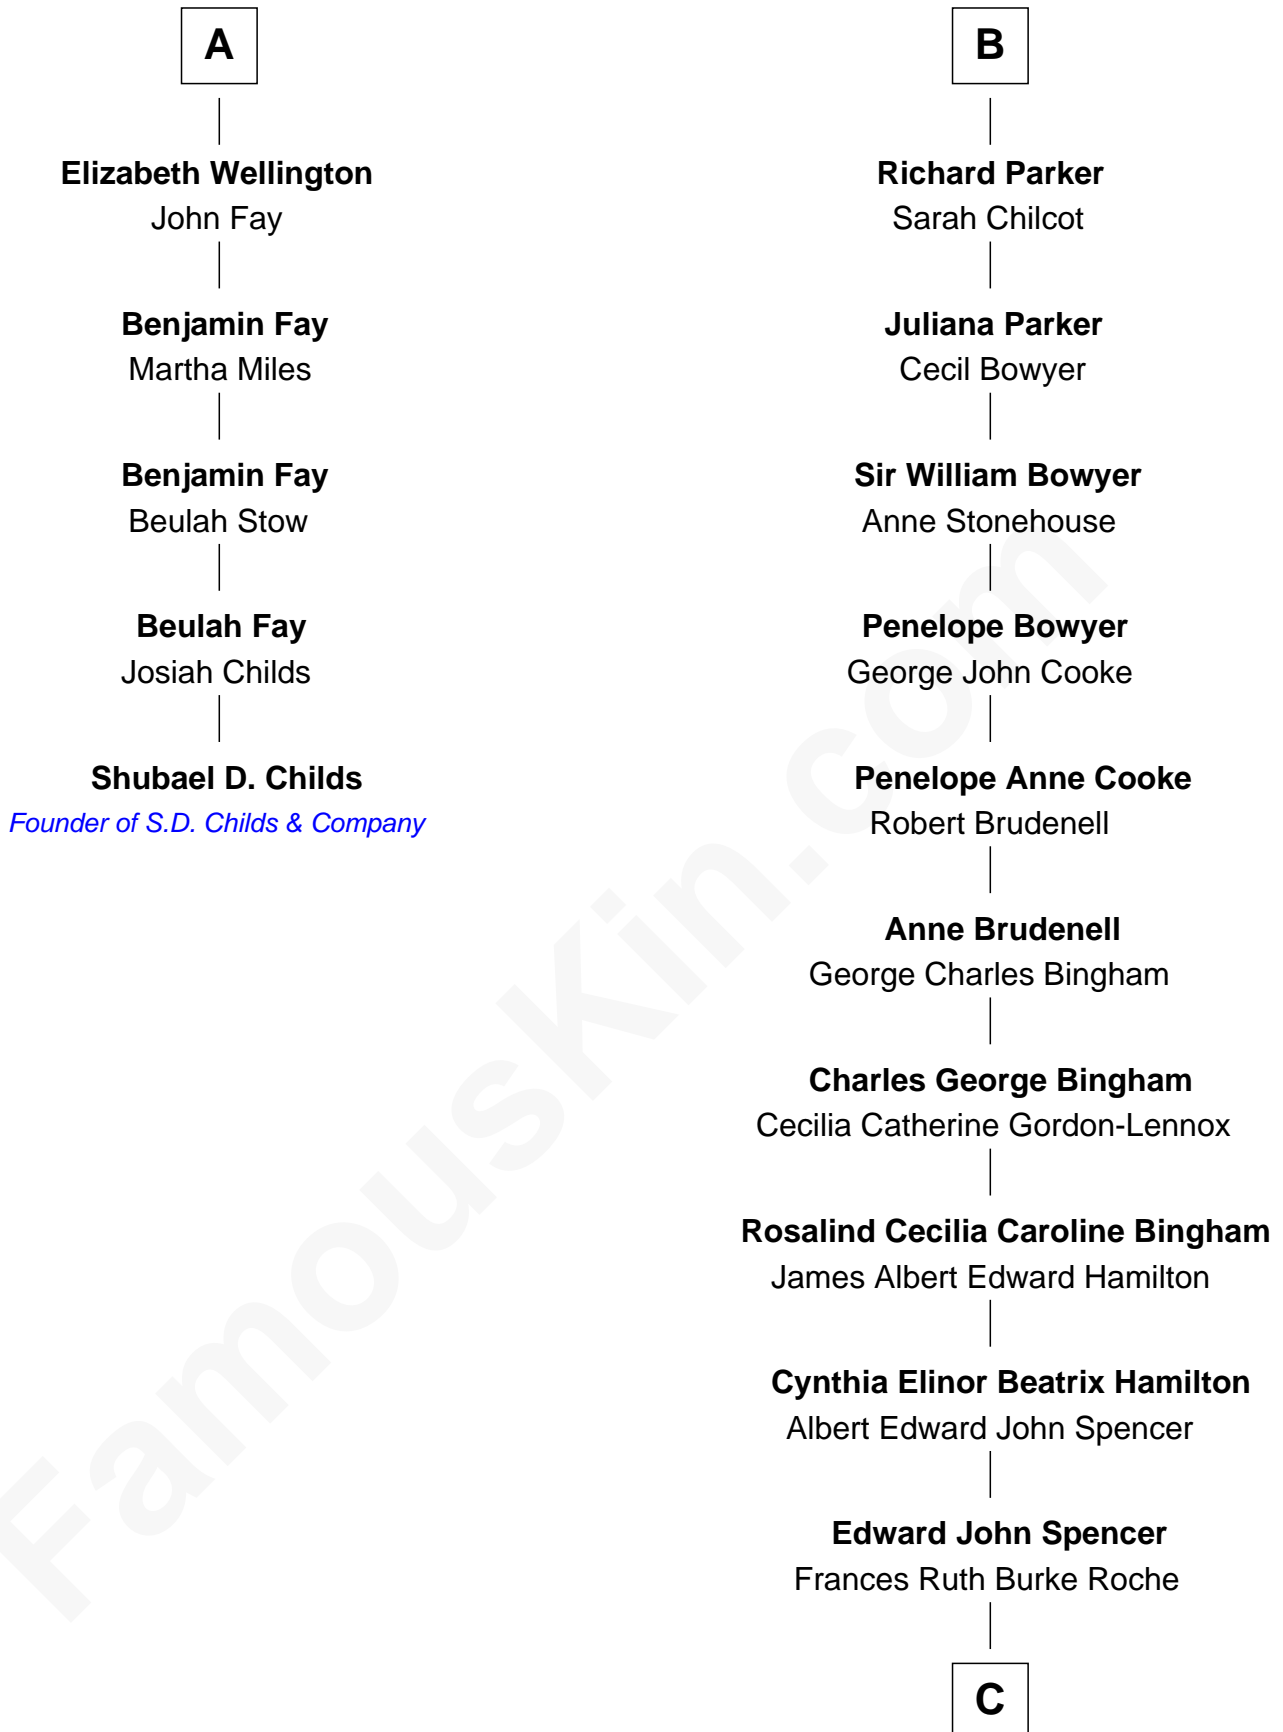

FamousKin.com

Relationship Chart of

Shubael D. Childs

Founder of S.D. Childs & Company

11th cousin 7 times removed of

Prince Harry
Duke of Sussex

Sir William Brandon
Elizabeth Wingfield

C

Princess Diana Frances Spencer
Charles III, King of the United Kingdom

Prince Harry
Duke of Sussex

FamousKin.com