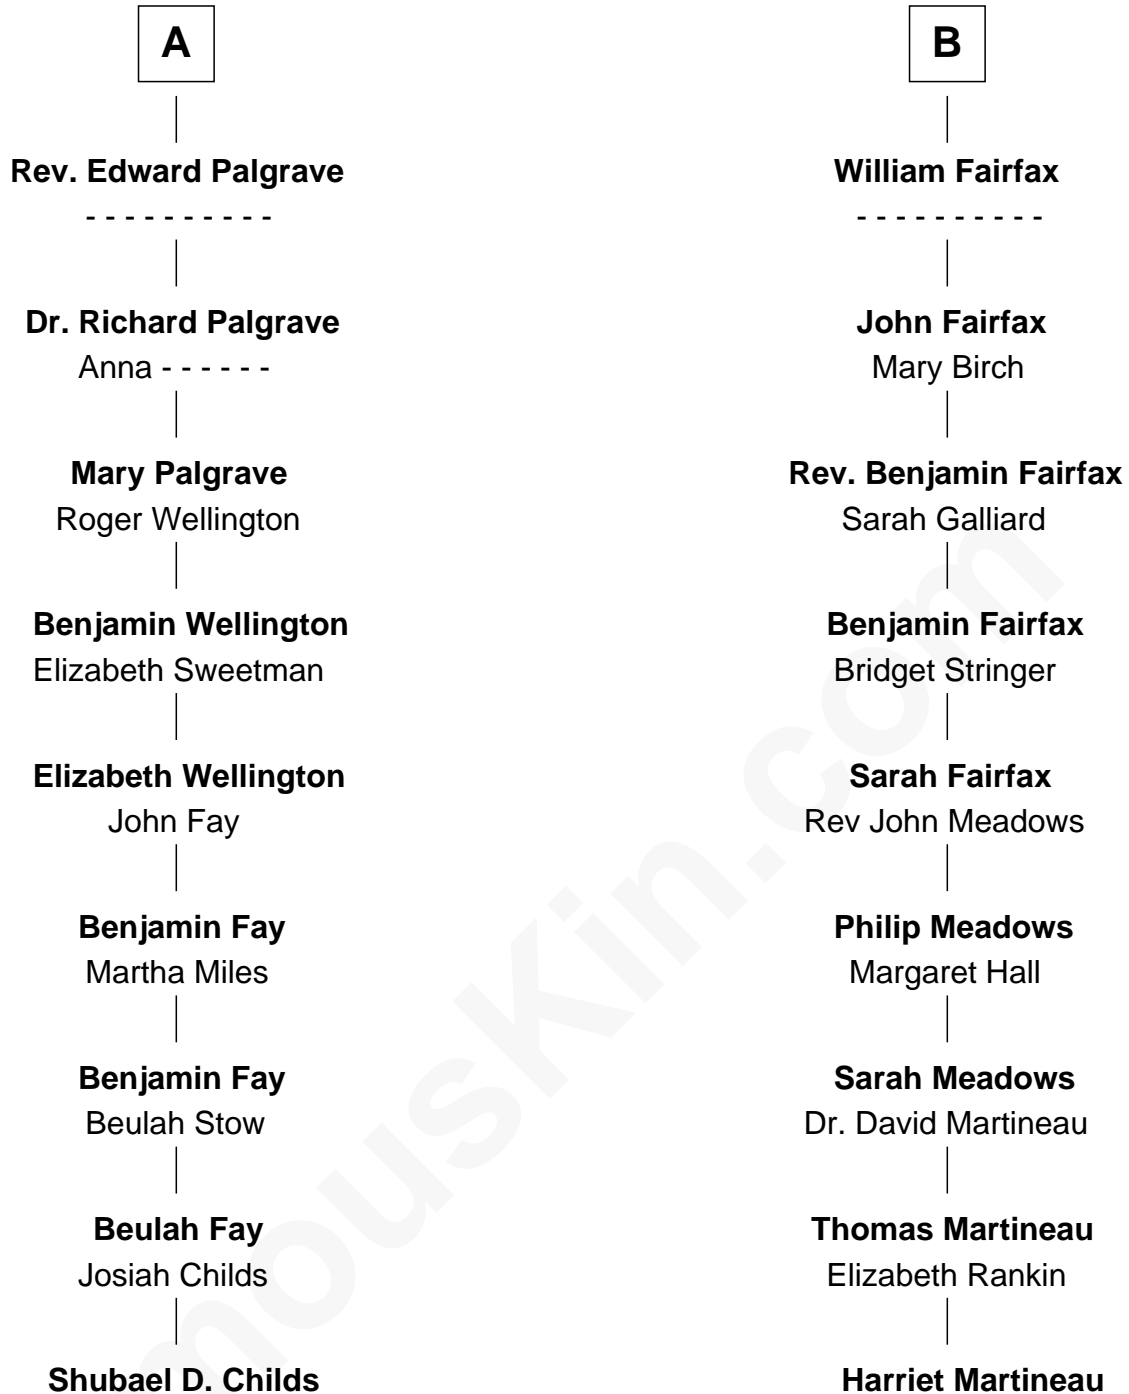

FamousKin.com

Relationship Chart of

Shubael D. Childs

Founder of S.D. Childs & Company

15th cousin of

Harriet Martineau

Author of The Hour and the Man

Founder of S.D. Childs & Company

English Author, "The Hour and the Man"