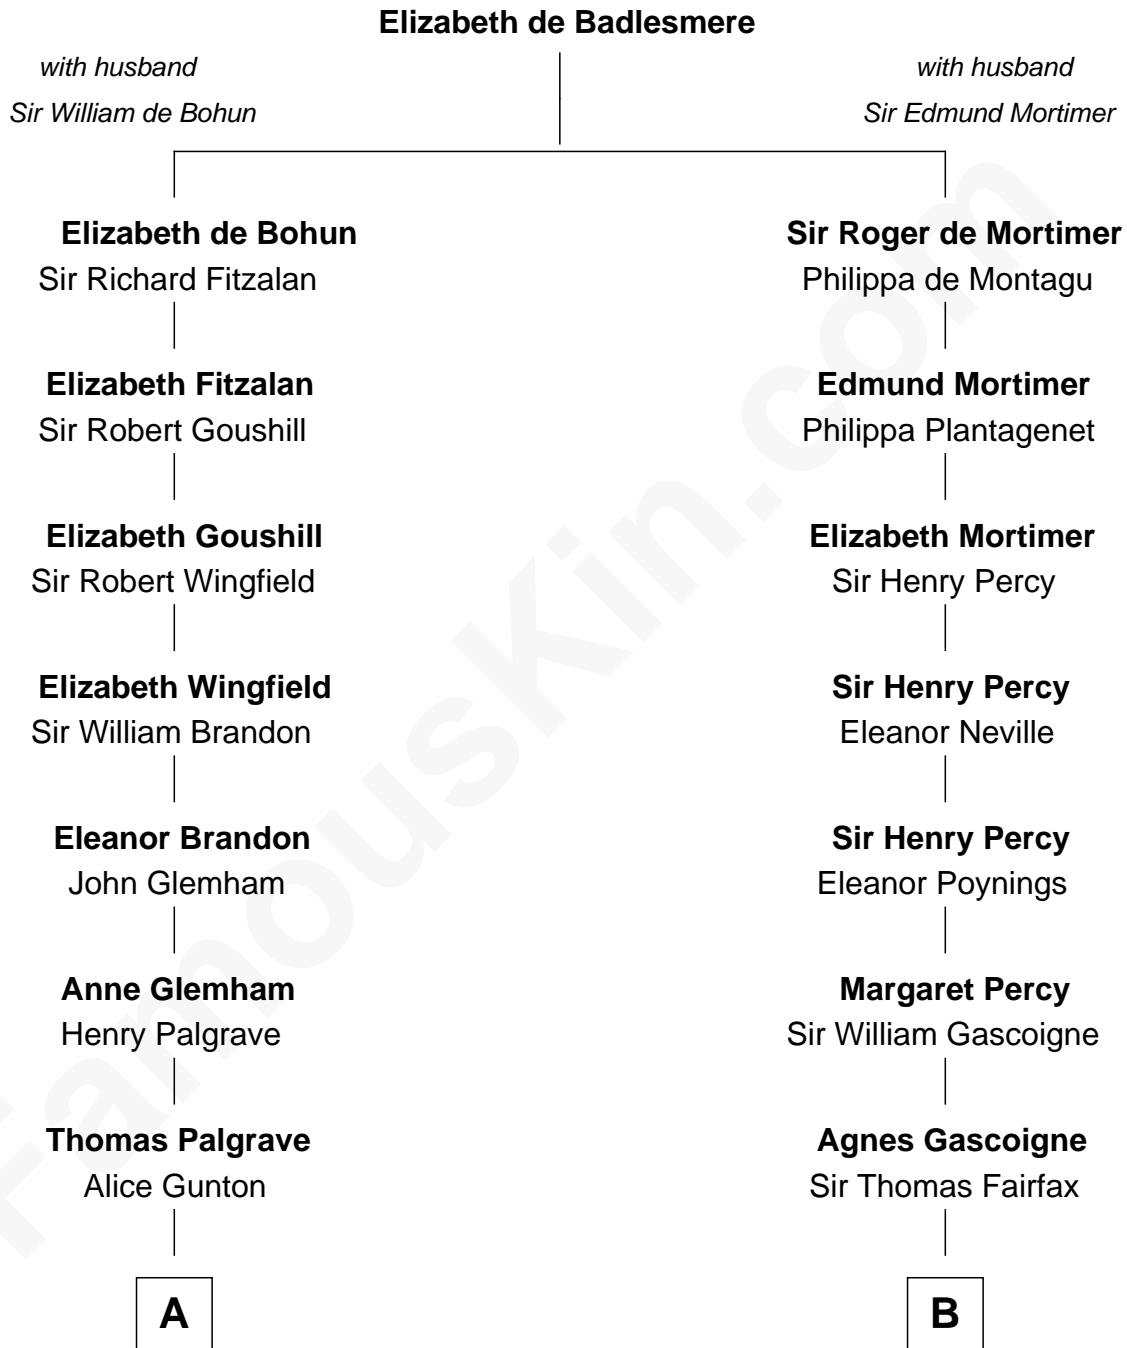

FamousKin.com

Relationship Chart of

Shubael D. Childs

Founder of S.D. Childs & Company

15th cousin of

Harriet Martineau

Author of The Hour and the Man

Founder of S.D. Childs & Company

English Author, "The Hour and the Man"