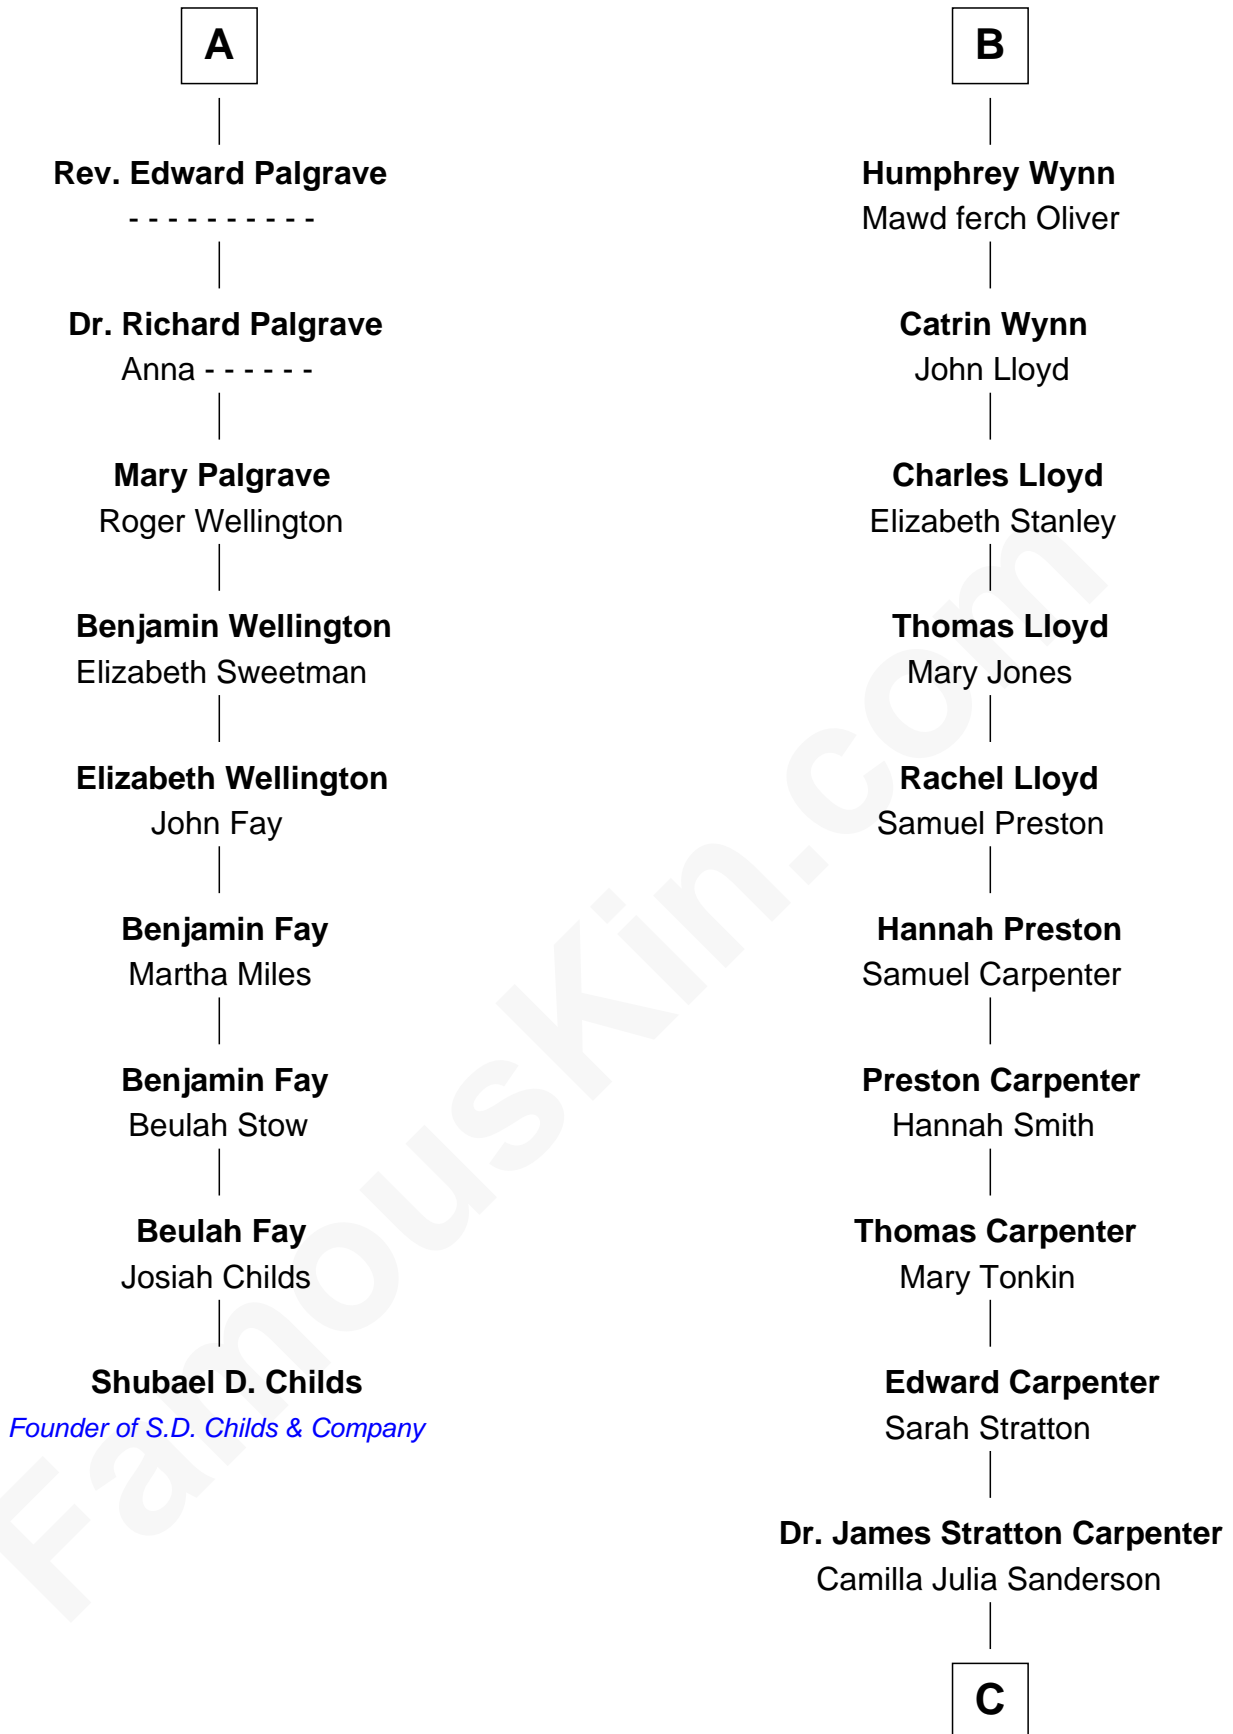

FamousKin.com

Relationship Chart of

Shubael D. Childs

Founder of S.D. Childs & Company

15th cousin 6 times removed of

Mary Chapin Carpenter

Singer and Songwriter

Sir William de Bohun
Elizabeth de Badlesmere

C

Dr. John Thomas Carpenter

Eliza Adelaide Hill

Dr. James Stratton Carpenter

Lillian Louise Chapin

Chapin Carpenter

Ruth Smythe

Chapin Carpenter