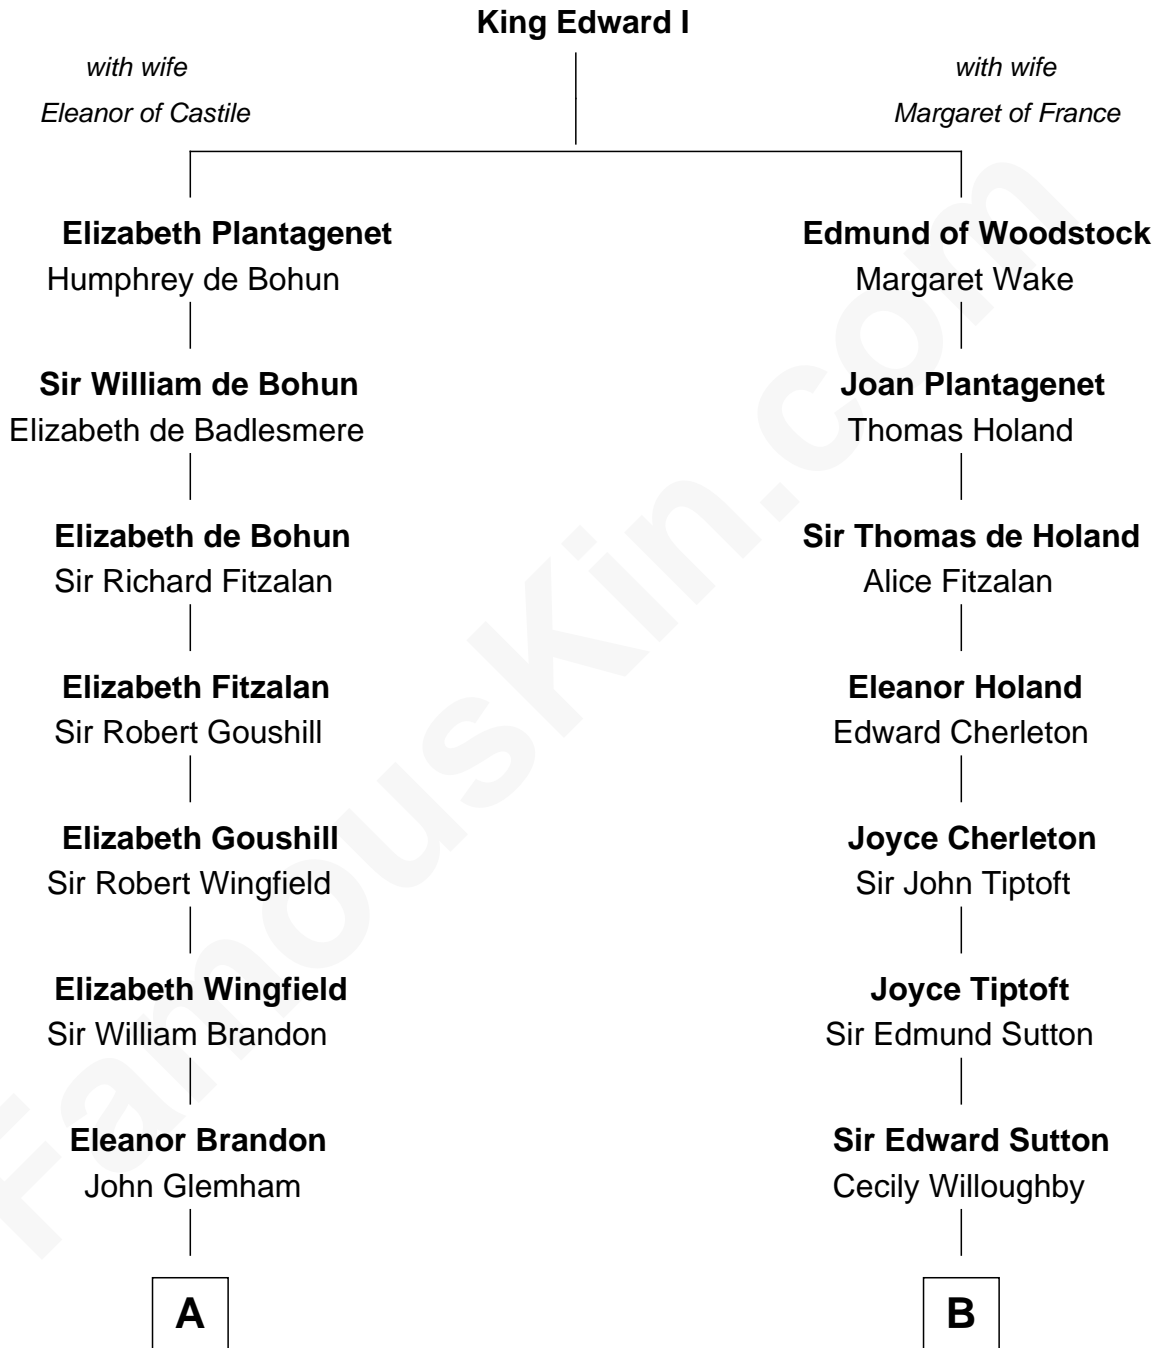

FamousKin.com

Relationship Chart of

Shubael D. Childs

Founder of S.D. Childs & Company

17th cousin 2 times removed of

Endicott Peabody

62nd Governor of Massachusetts

C

Henry Parkman

Mary Frances Parker

Mary Elizabeth Parkman

Rt. Rev. Malcolm Endicott Peabody

Endicott Peabody

62nd Governor of Massachusetts

FamousKin.com