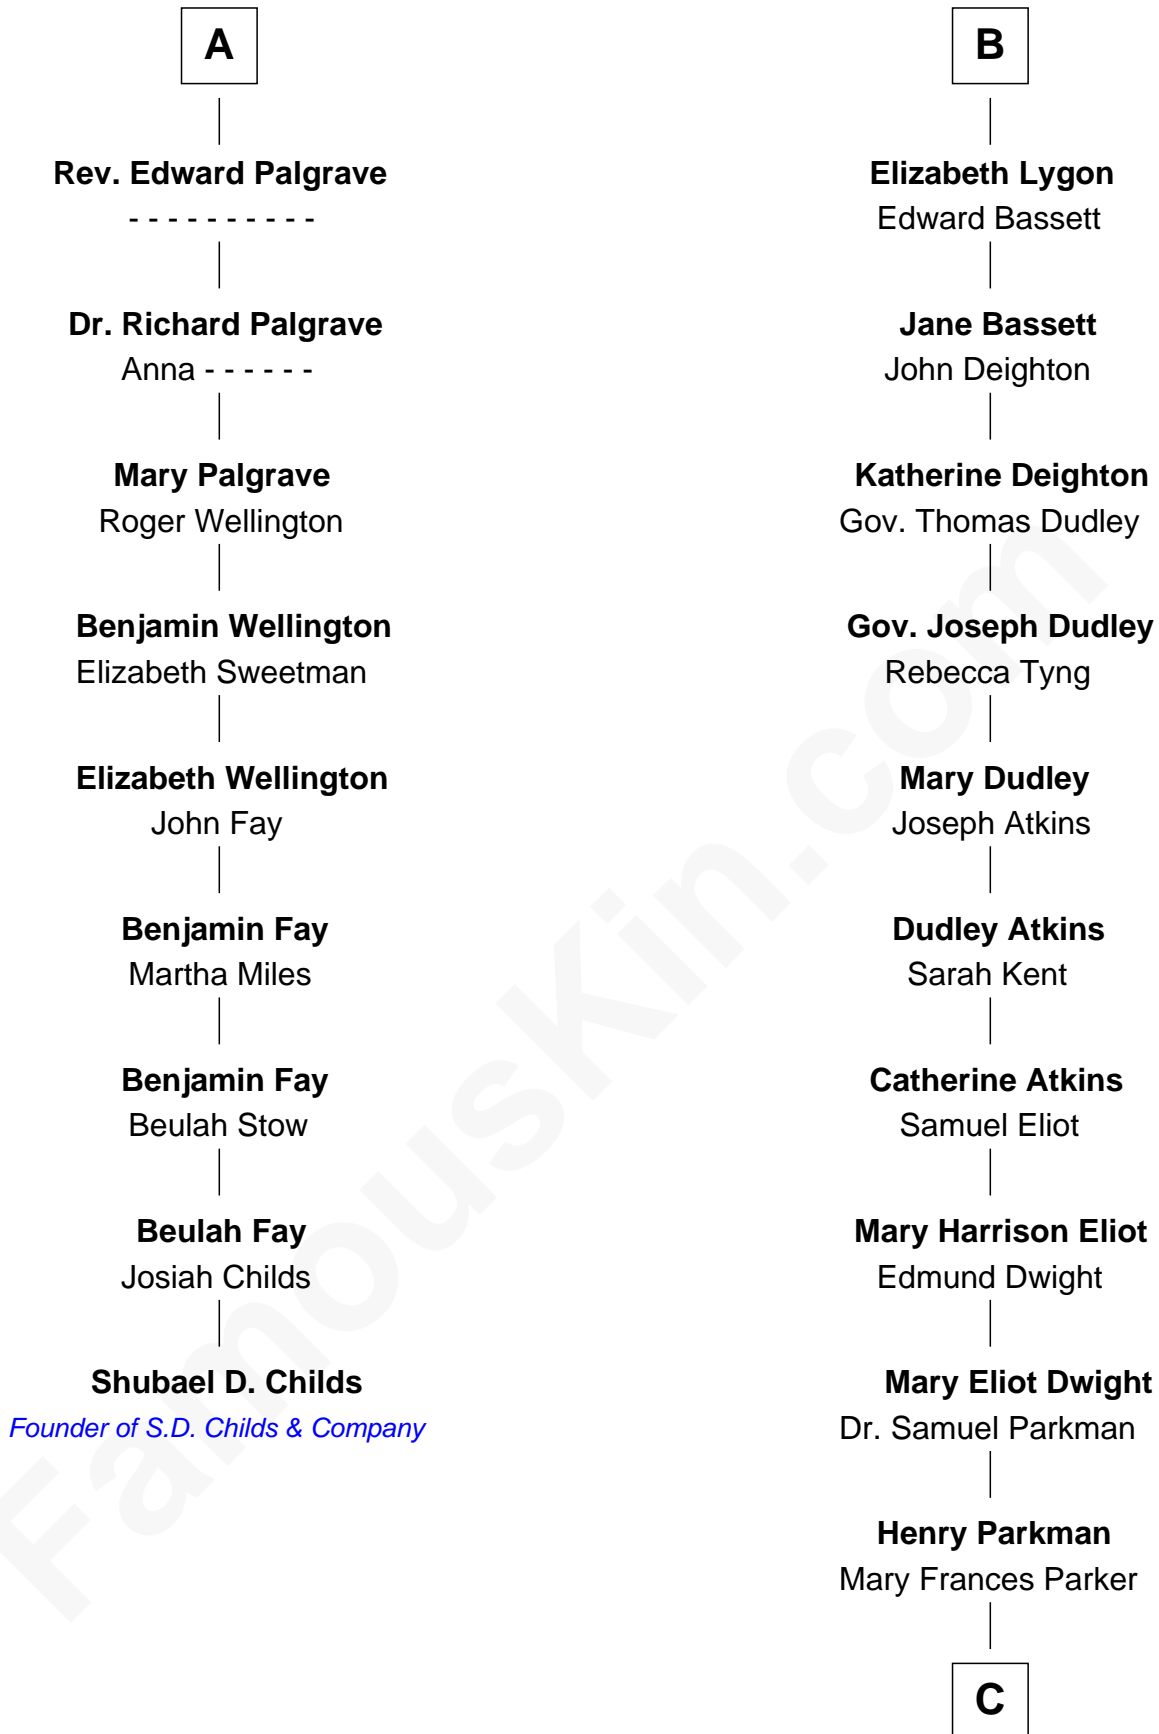

## Relationship Chart of

### Shubael D. Childs

*Founder of S.D. Childs & Company*

**15th cousin 3 times removed of**

### Endicott Peabody

*62nd Governor of Massachusetts*

**Elizabeth de Badlesmere**

Sir William de Bohun

C

**Mary Elizabeth Parkman**  
Rt. Rev. Malcolm Endicott Peabody

**Endicott Peabody**  
*62nd Governor of Massachusetts*

FamousKin.com