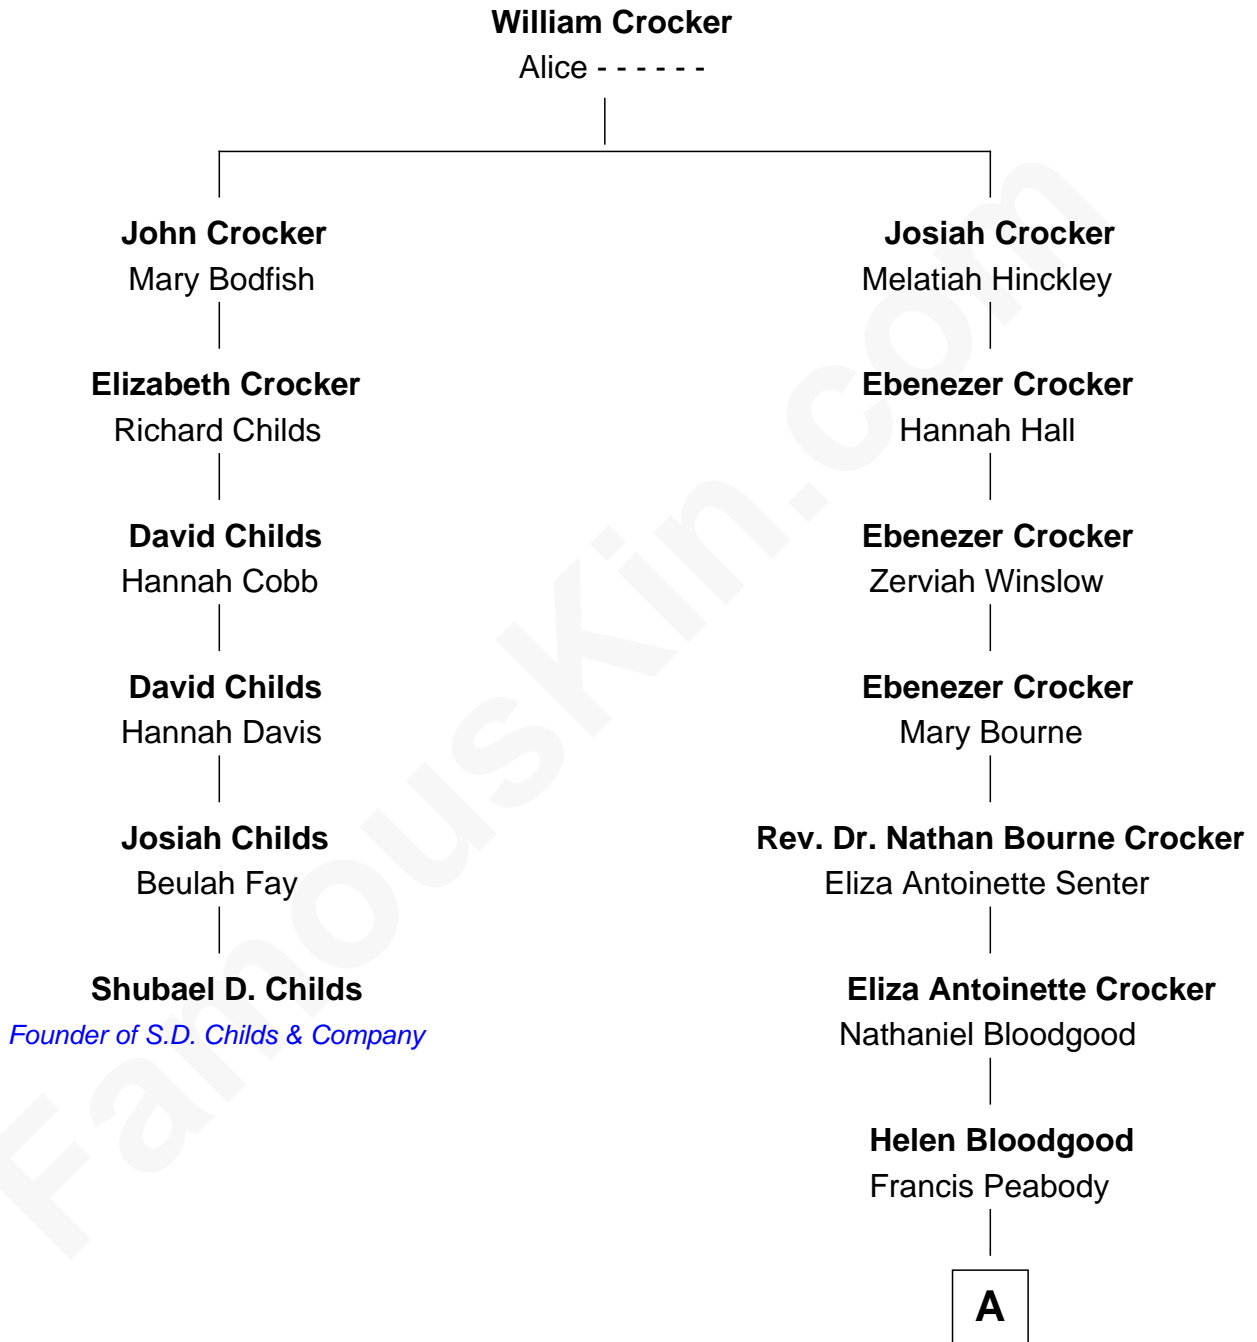

FamousKin.com

Relationship Chart of

Shubael D. Childs

Founder of S.D. Childs & Company

5th cousin 4 times removed of

Endicott Peabody

62nd Governor of Massachusetts

A

—
Fannie Peabody

Rev. Dr. Endicott Peabody

—
Rt. Rev. Malcolm Endicott Peabody

Mary Elizabeth Parkman

—
Endicott Peabody

62nd Governor of Massachusetts

FamousKin.com