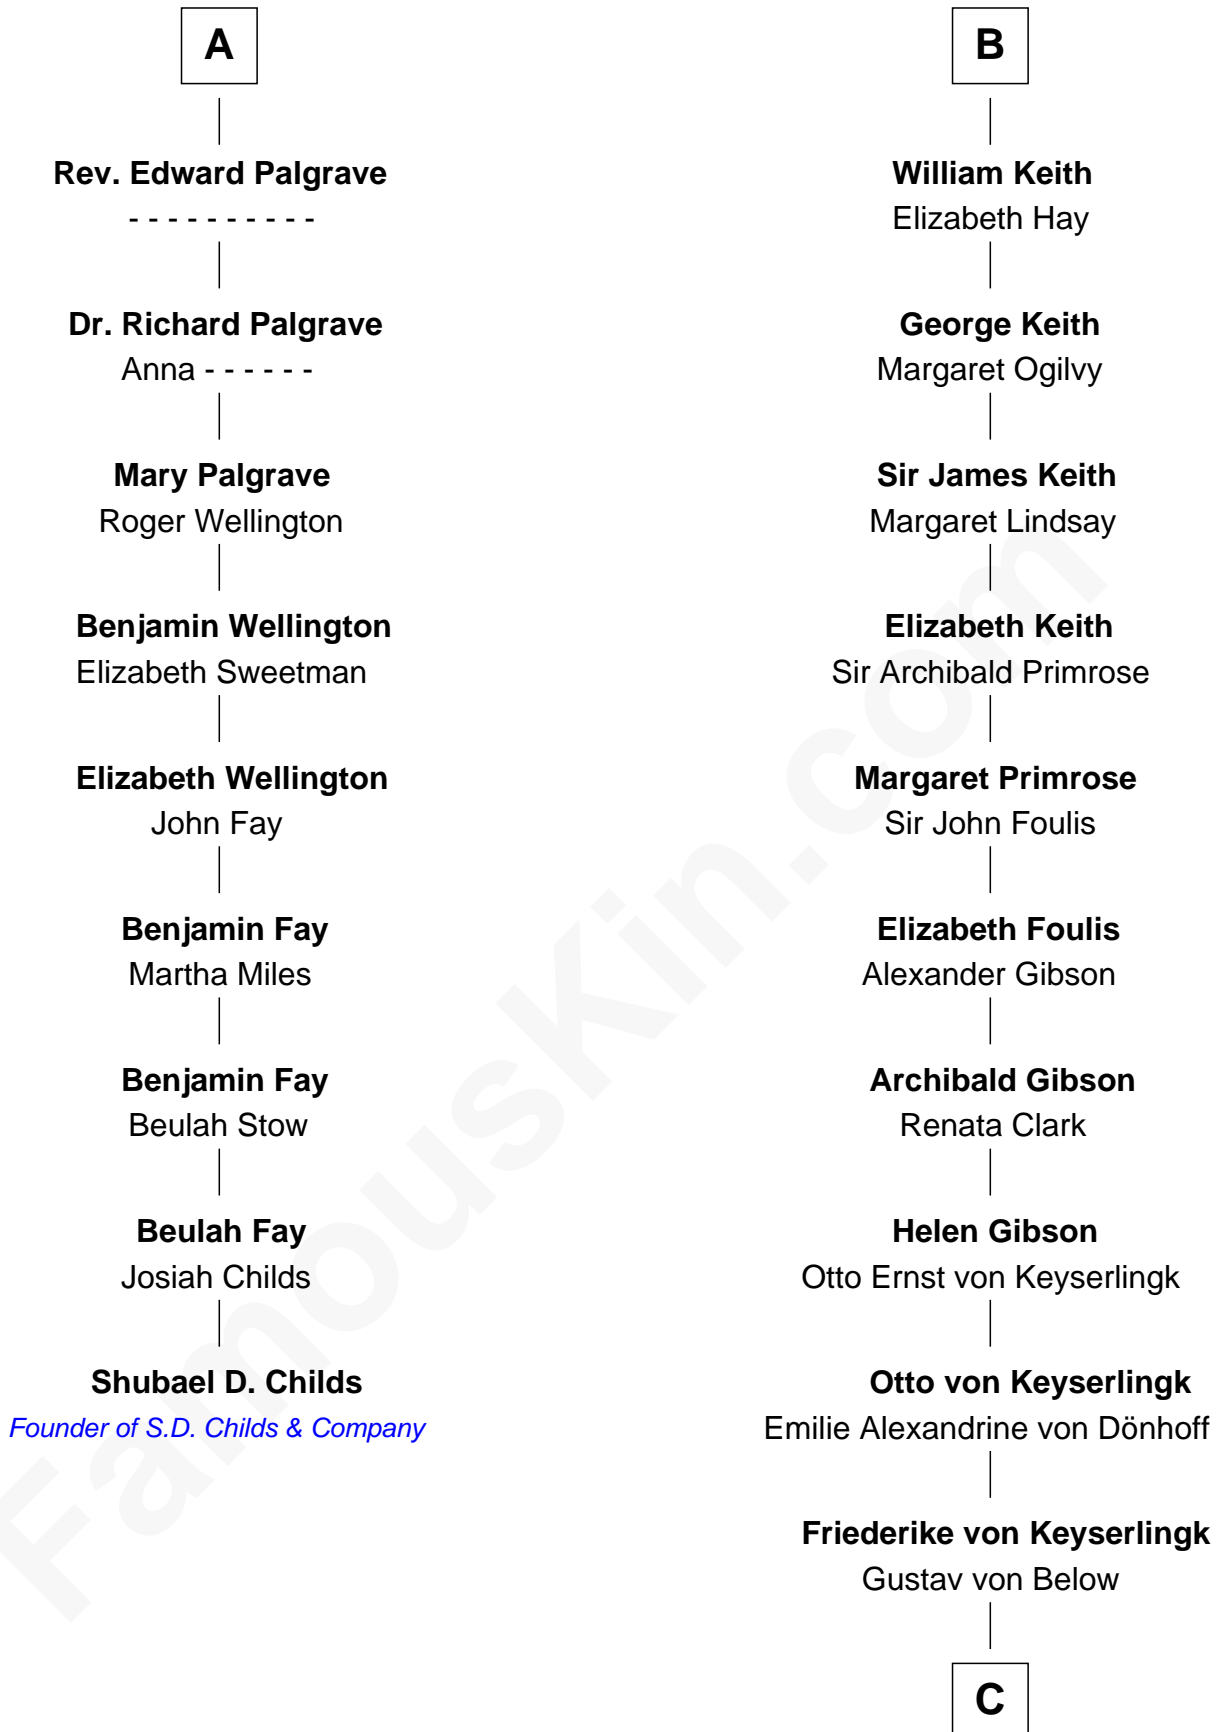

FamousKin.com

Relationship Chart of

Shubael D. Childs

Founder of S.D. Childs & Company

15th cousin 5 times removed of

Wernher von Braun
Rocket Scientist

C

Karl Emil Gustav von Below

Eleonore Melitta Behrend

Marie Eleonore Dorothea von Below

Wernher von Quistorp

Emmy von Quistorp

Magnus von Braun

Wernher von Braun

Rocket Scientist

FamousKin.com