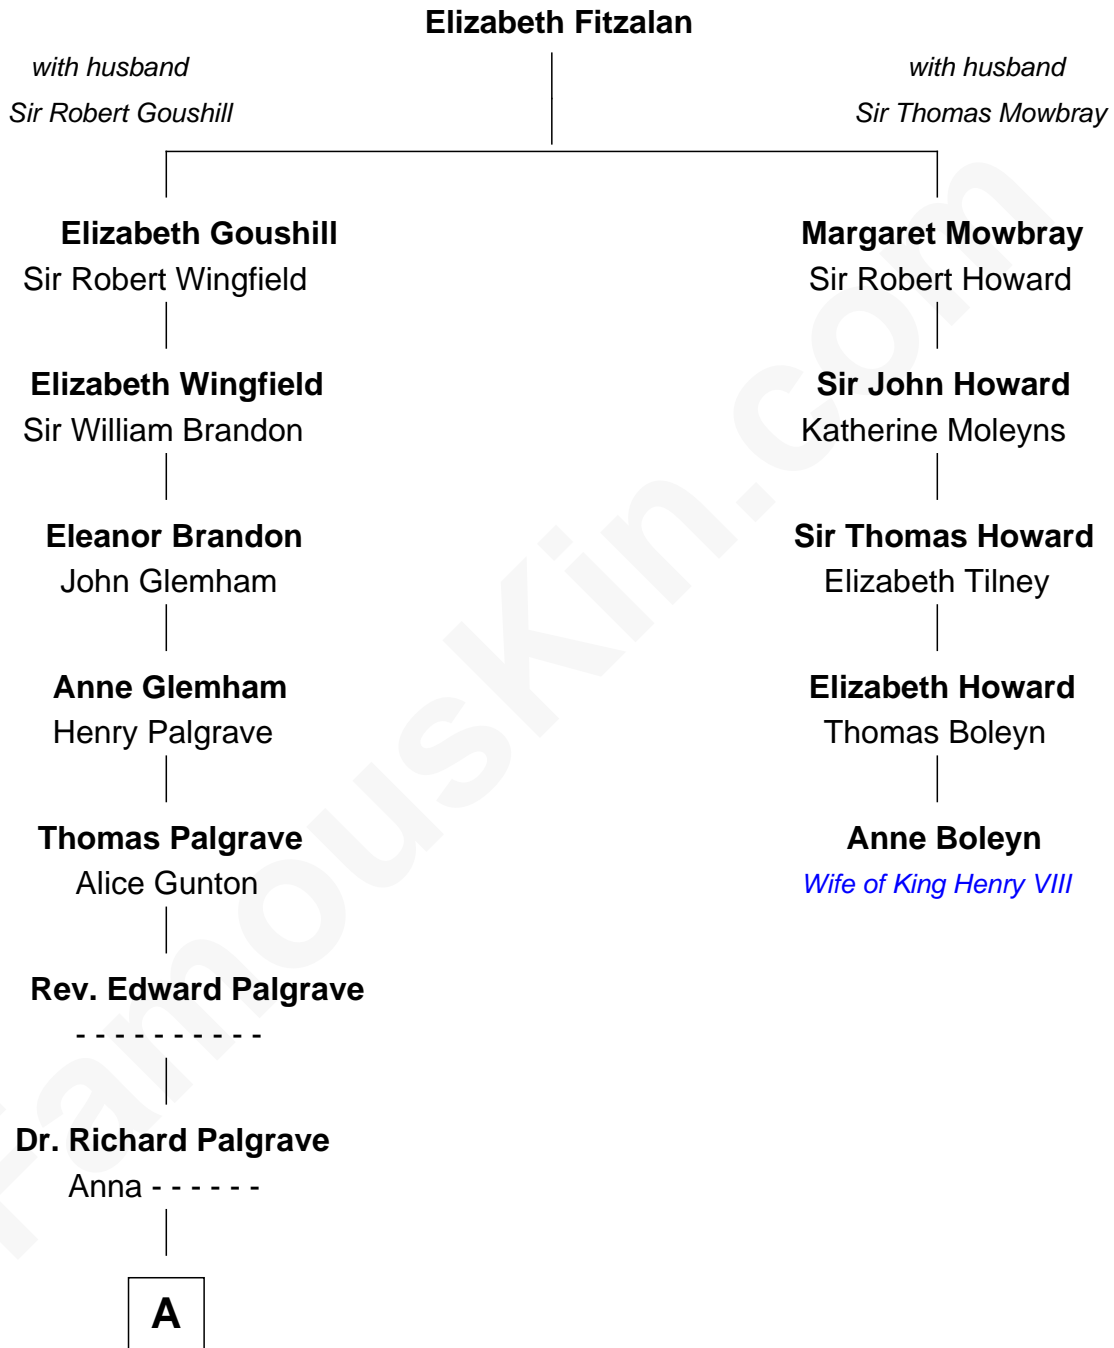

FamousKin.com

Relationship Chart of

Shubael D. Childs

Founder of S.D. Childs & Company

4th cousin 9 times removed of

Anne Boleyn

2nd Wife of King Henry VIII

A