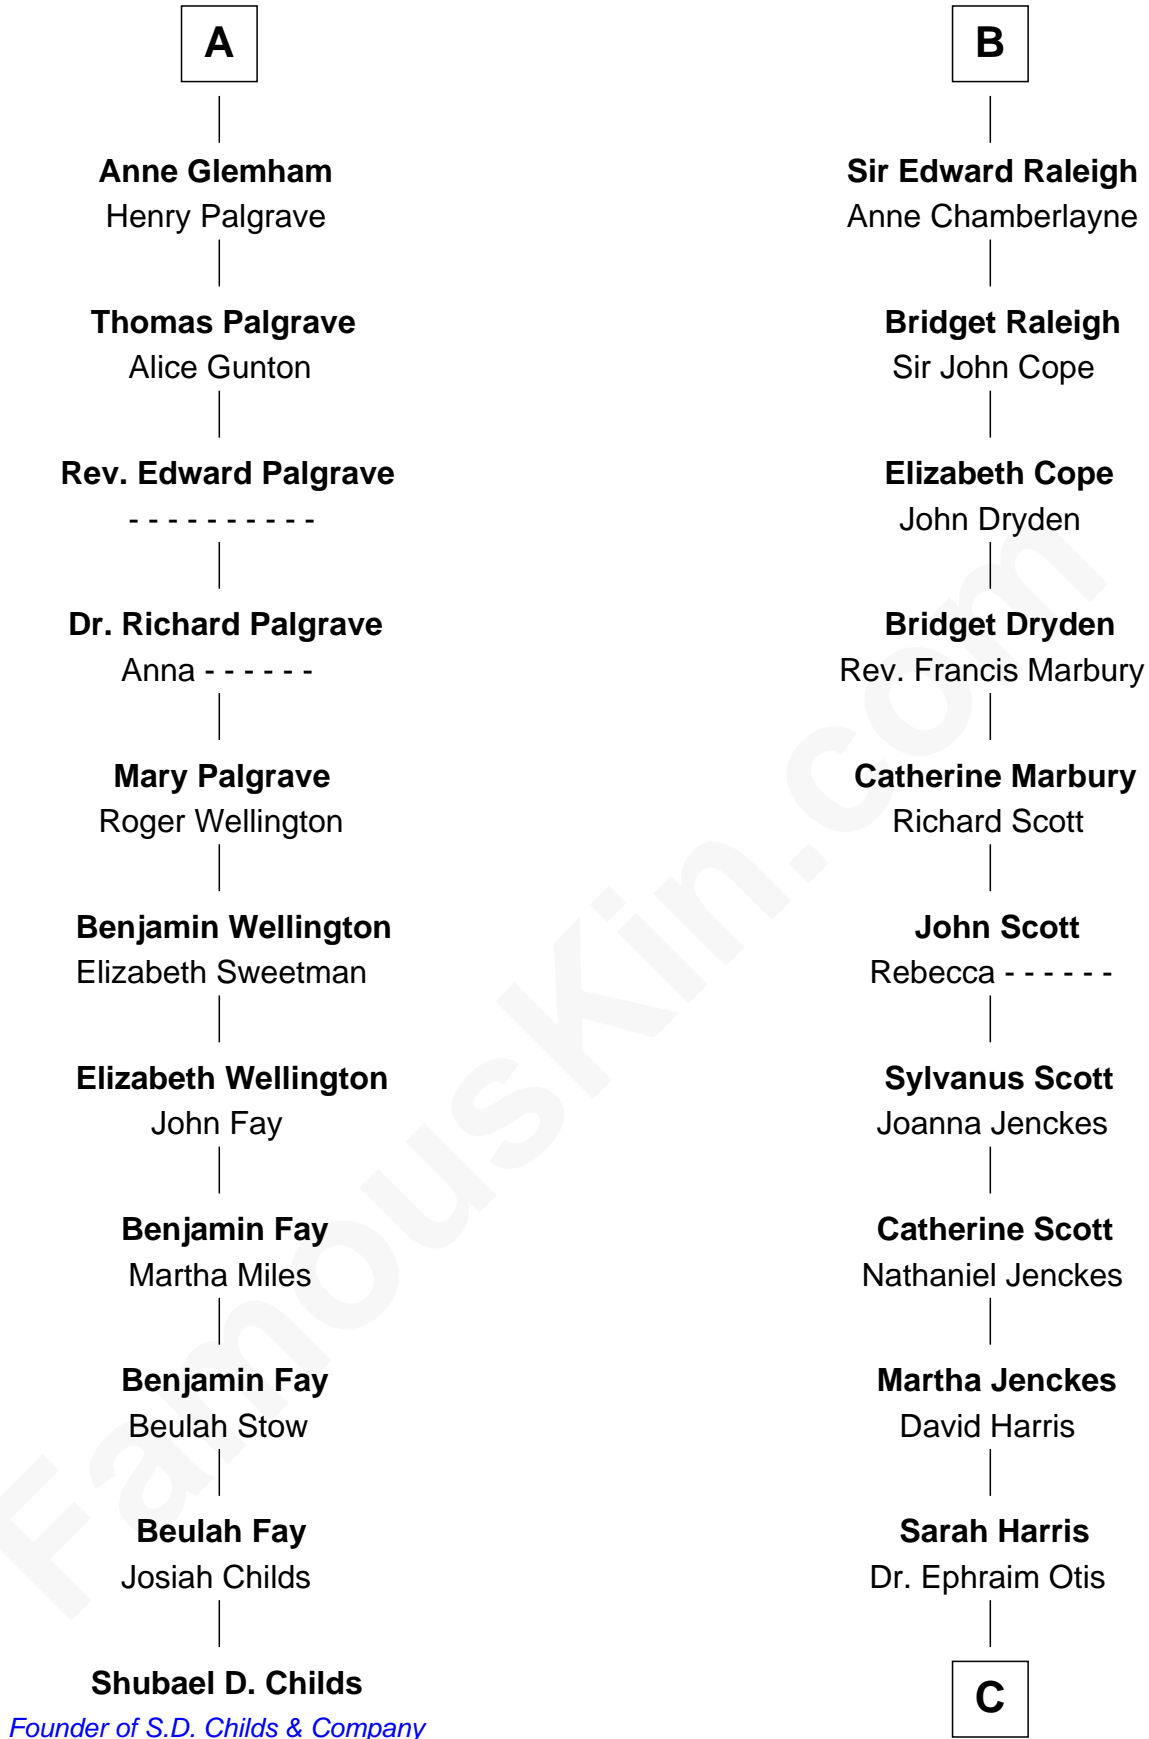

FamousKin.com

Relationship Chart of

Shubael D. Childs

Founder of S.D. Childs & Company

17th cousin 4 times removed of

Willis Carrier

Inventor of Air Conditioning

C

Dr. Harris Otis

Sarah Rogers

Lydia Otis

Thomas Button

Ann Elizabeth Button

David Joy Haviland

Elizabeth R. Haviland

Duane Williams Carrier