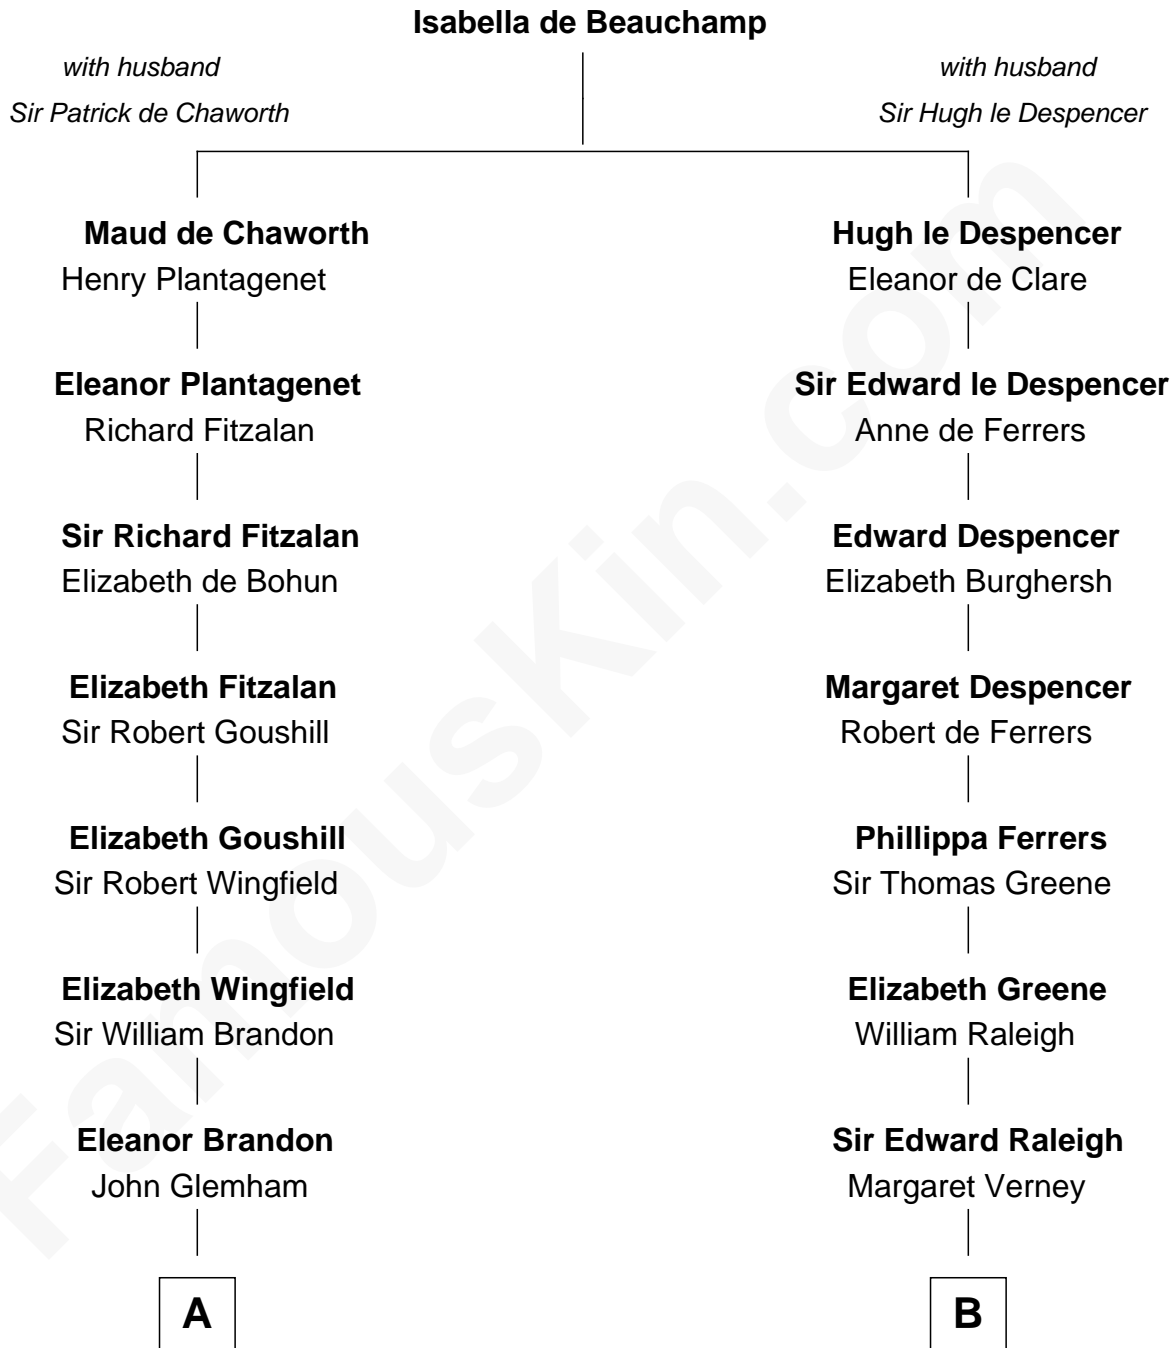

FamousKin.com

Relationship Chart of

Shubael D. Childs

Founder of S.D. Childs & Company

17th cousin 4 times removed of

Willis Carrier

Inventor of Air Conditioning

C

Dr. Harris Otis

Sarah Rogers

Lydia Otis

Thomas Button

Ann Elizabeth Button

David Joy Haviland

Elizabeth R. Haviland

Duane Williams Carrier