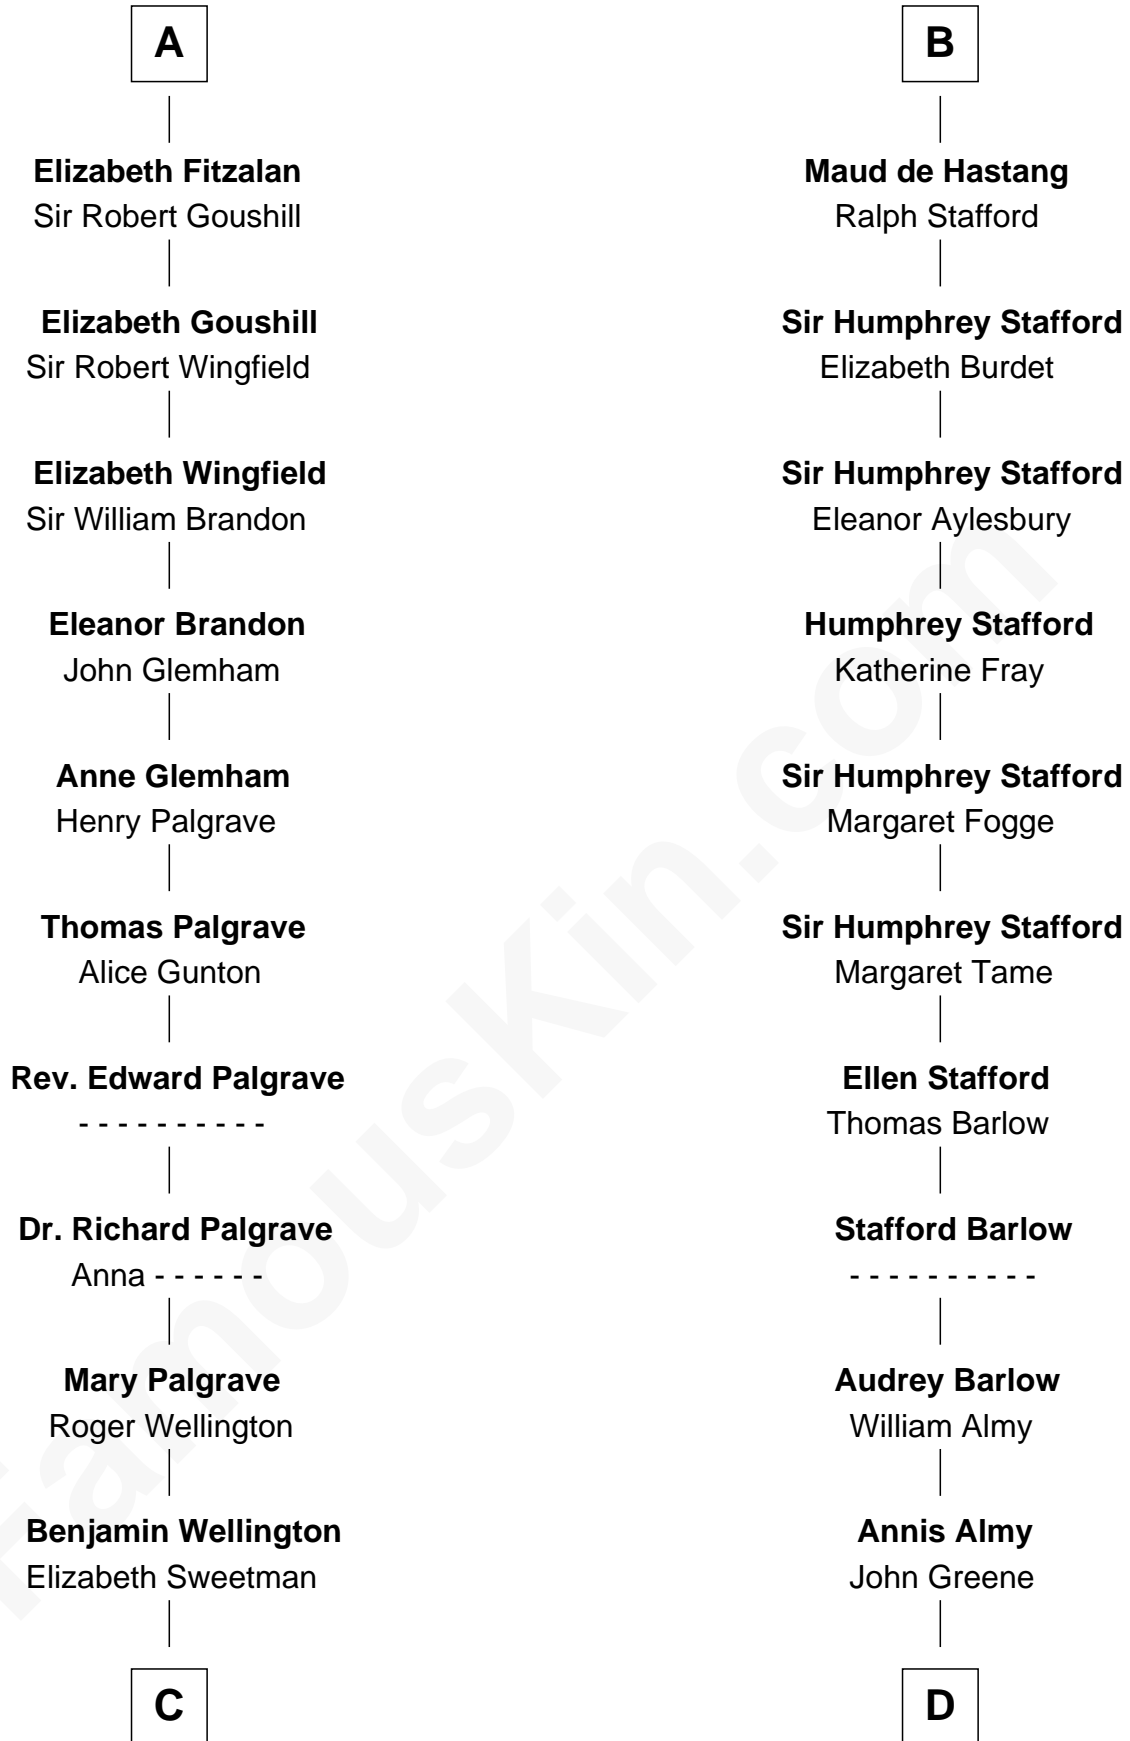

FamousKin.com

Relationship Chart of

Shubael D. Childs

Founder of S.D. Childs & Company

21st cousin of

Samuel Ward King

15th Governor of Rhode Island

C

Elizabeth Wellington

John Fay

Benjamin Fay

Martha Miles

Benjamin Fay

Beulah Stow

Beulah Fay

Josiah Childs