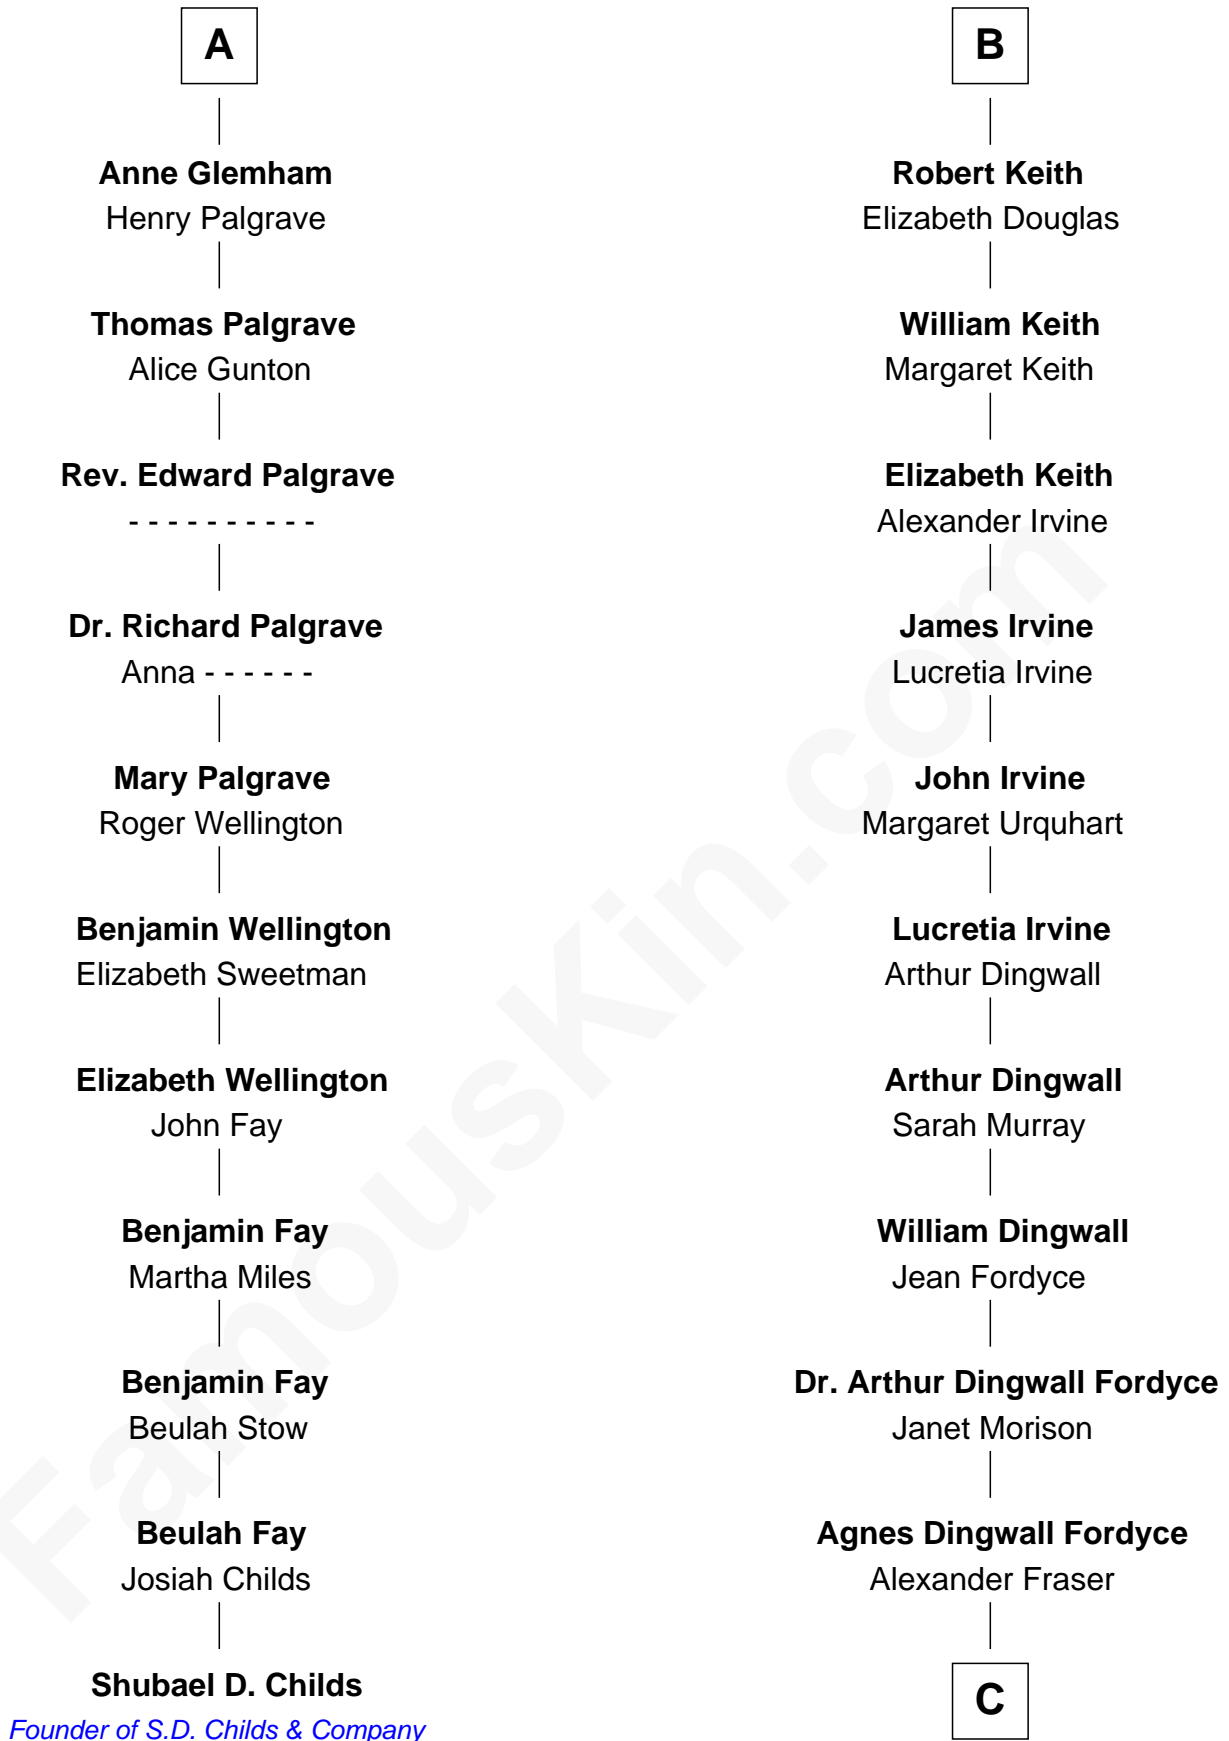

FamousKin.com

Relationship Chart of

Shubael D. Childs

Founder of S.D. Childs & Company

17th cousin 3 times removed of

Alan Turing

WWII Codebreaker of Nazi Enigma Machine

C

Jean Stewart Fraser

John Robert Turing

Rev. John Robert Turing

Fanny Montague Boyd

Julius Matheson Turing

Ethel Sara Stoney

Alan Turing

WWII Codebreaker of Nazi Enigma Machine