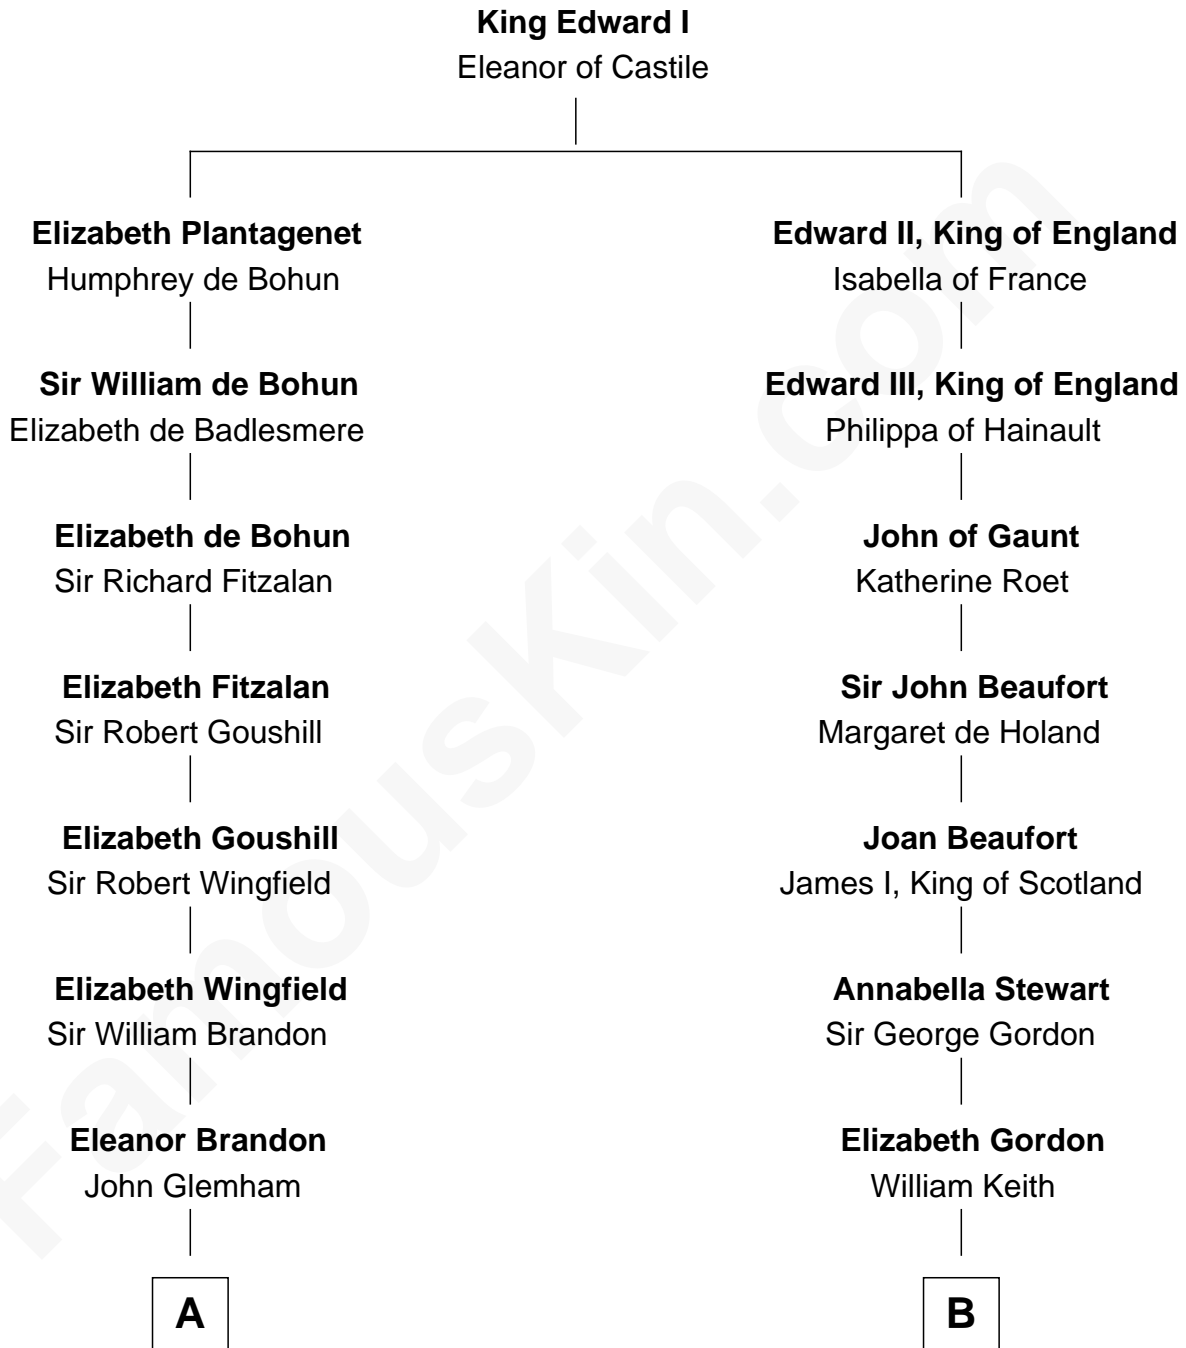

FamousKin.com

Relationship Chart of

Shubael D. Childs

Founder of S.D. Childs & Company

17th cousin 3 times removed of

Alan Turing

WWII Codebreaker of Nazi Enigma Machine

C

Jean Stewart Fraser

John Robert Turing

Rev. John Robert Turing

Fanny Montague Boyd

Julius Matheson Turing

Ethel Sara Stoney

Alan Turing

WWII Codebreaker of Nazi Enigma Machine