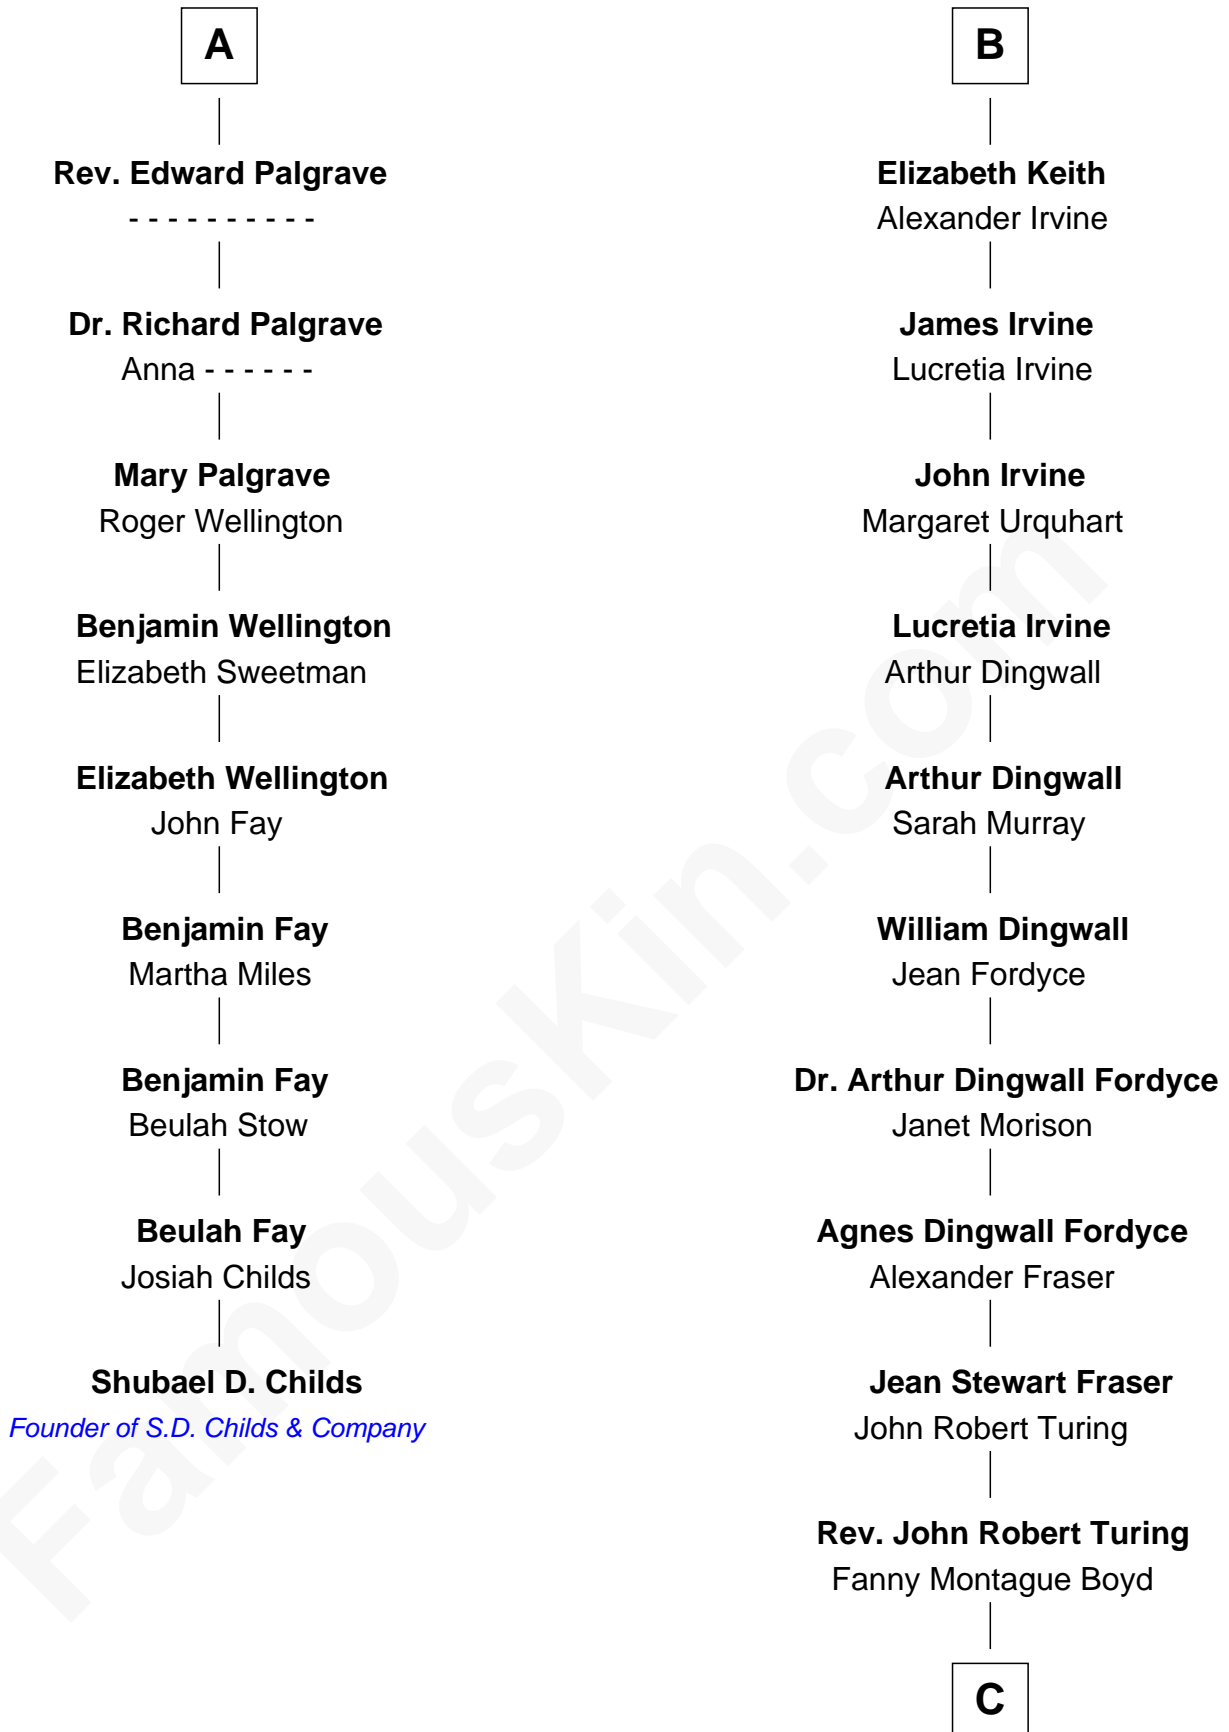

FamousKin.com

Relationship Chart of

Shubael D. Childs

Founder of S.D. Childs & Company

15th cousin 3 times removed of

Alan Turing

WWII Codebreaker of Nazi Enigma Machine

C

Julius Matheson Turing

Ethel Sara Stoney

Alan Turing

WWII Codebreaker of Nazi Enigma Machine

FamousKin.com