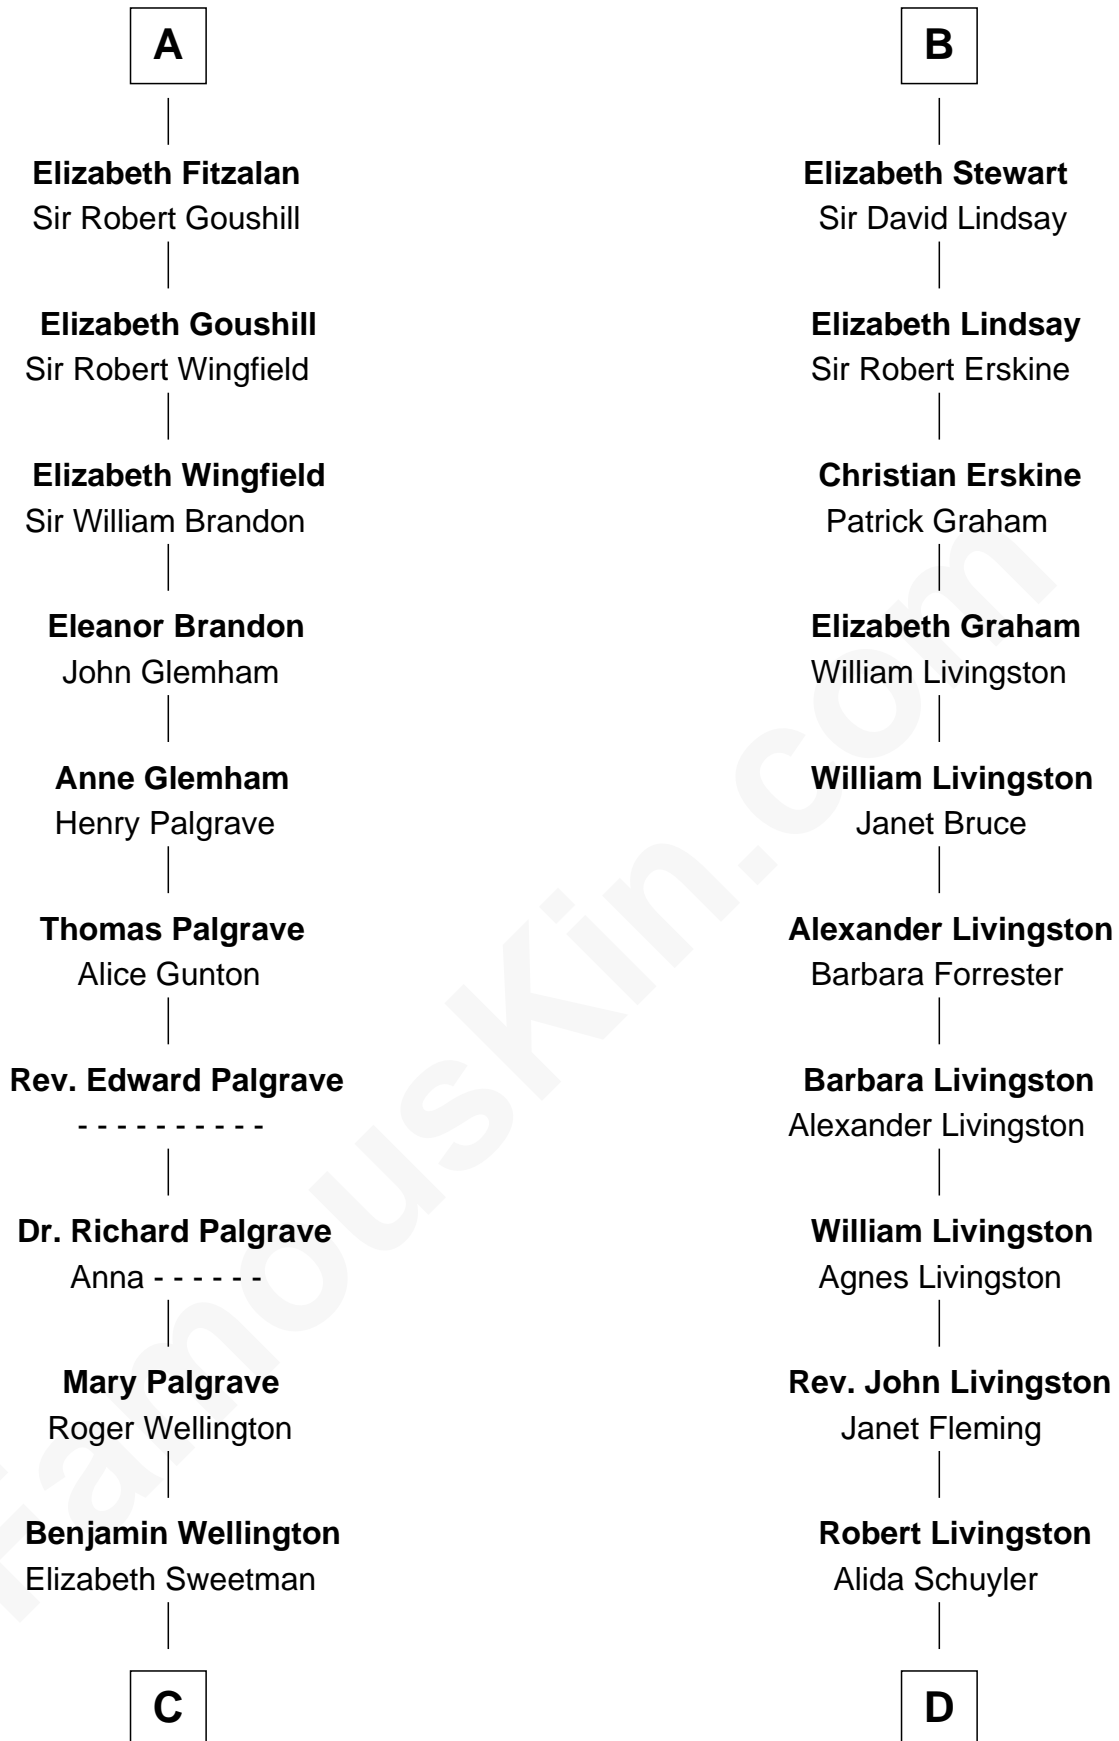

FamousKin.com

Relationship Chart of

Shubael D. Childs

Founder of S.D. Childs & Company

20th cousin 1 time removed of

Hamilton Fish

26th U.S. Secretary of State

C

Elizabeth Wellington

John Fay

Benjamin Fay

Martha Miles

Benjamin Fay

Beulah Stow

Beulah Fay

Josiah Childs