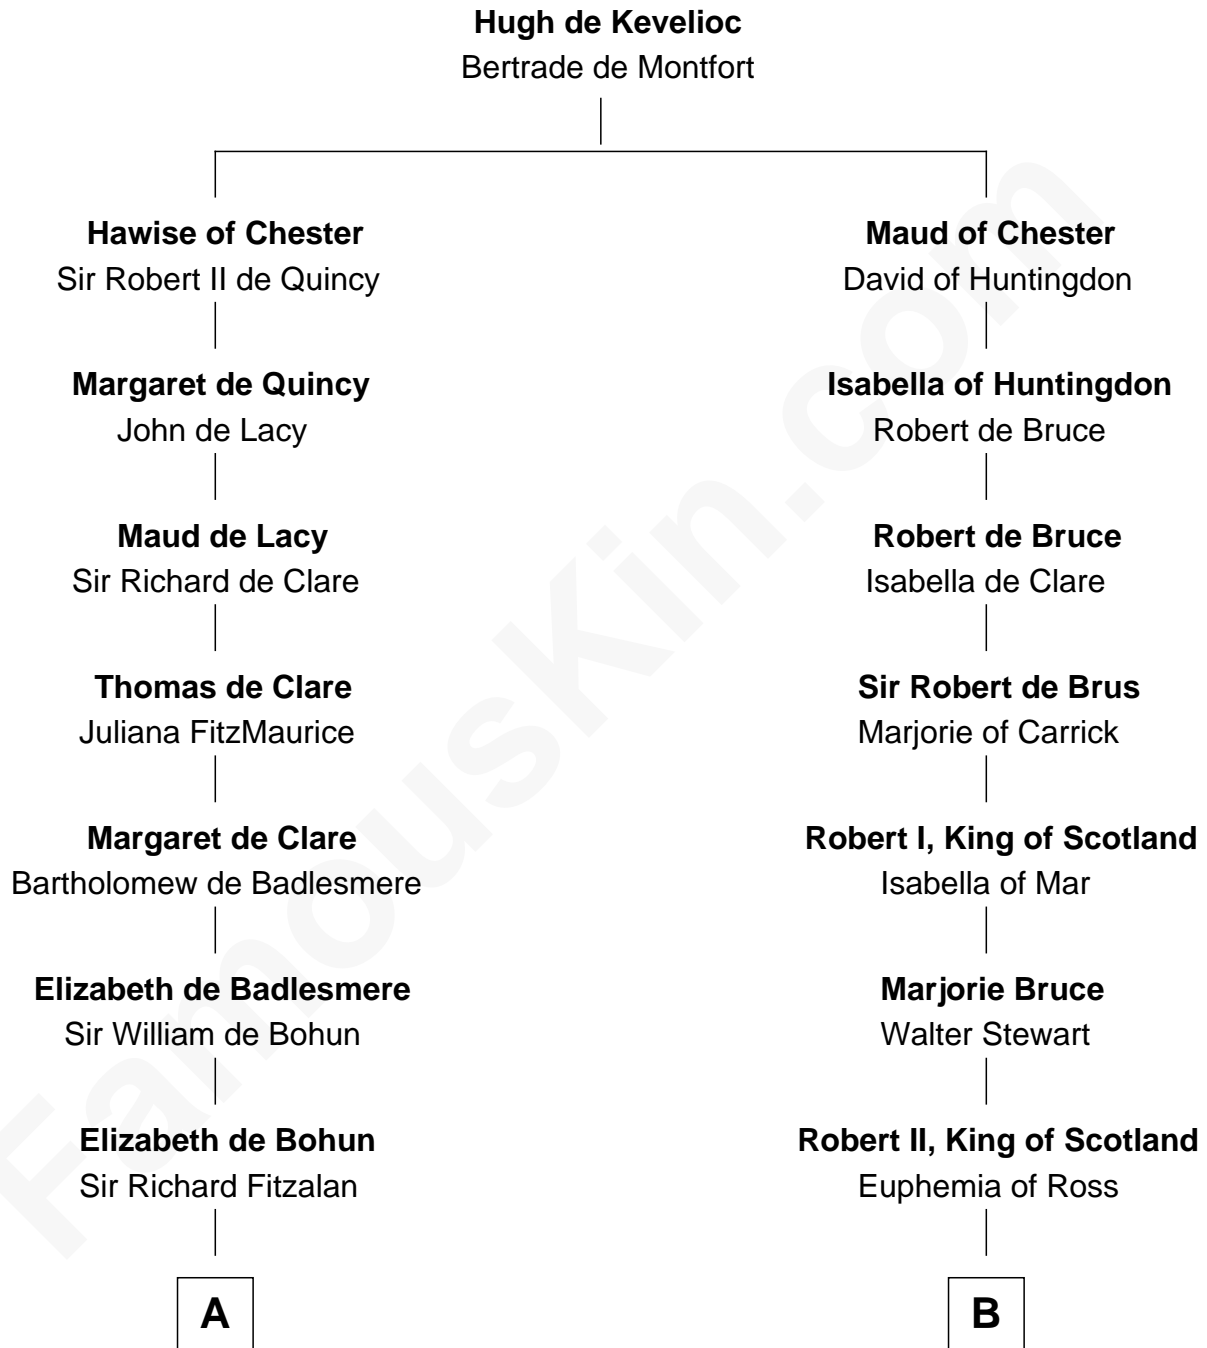

FamousKin.com

Relationship Chart of

Shubael D. Childs

Founder of S.D. Childs & Company

20th cousin 1 time removed of

Hamilton Fish

26th U.S. Secretary of State

C

Elizabeth Wellington

John Fay

Benjamin Fay

Martha Miles

Benjamin Fay

Beulah Stow

Beulah Fay

Josiah Childs