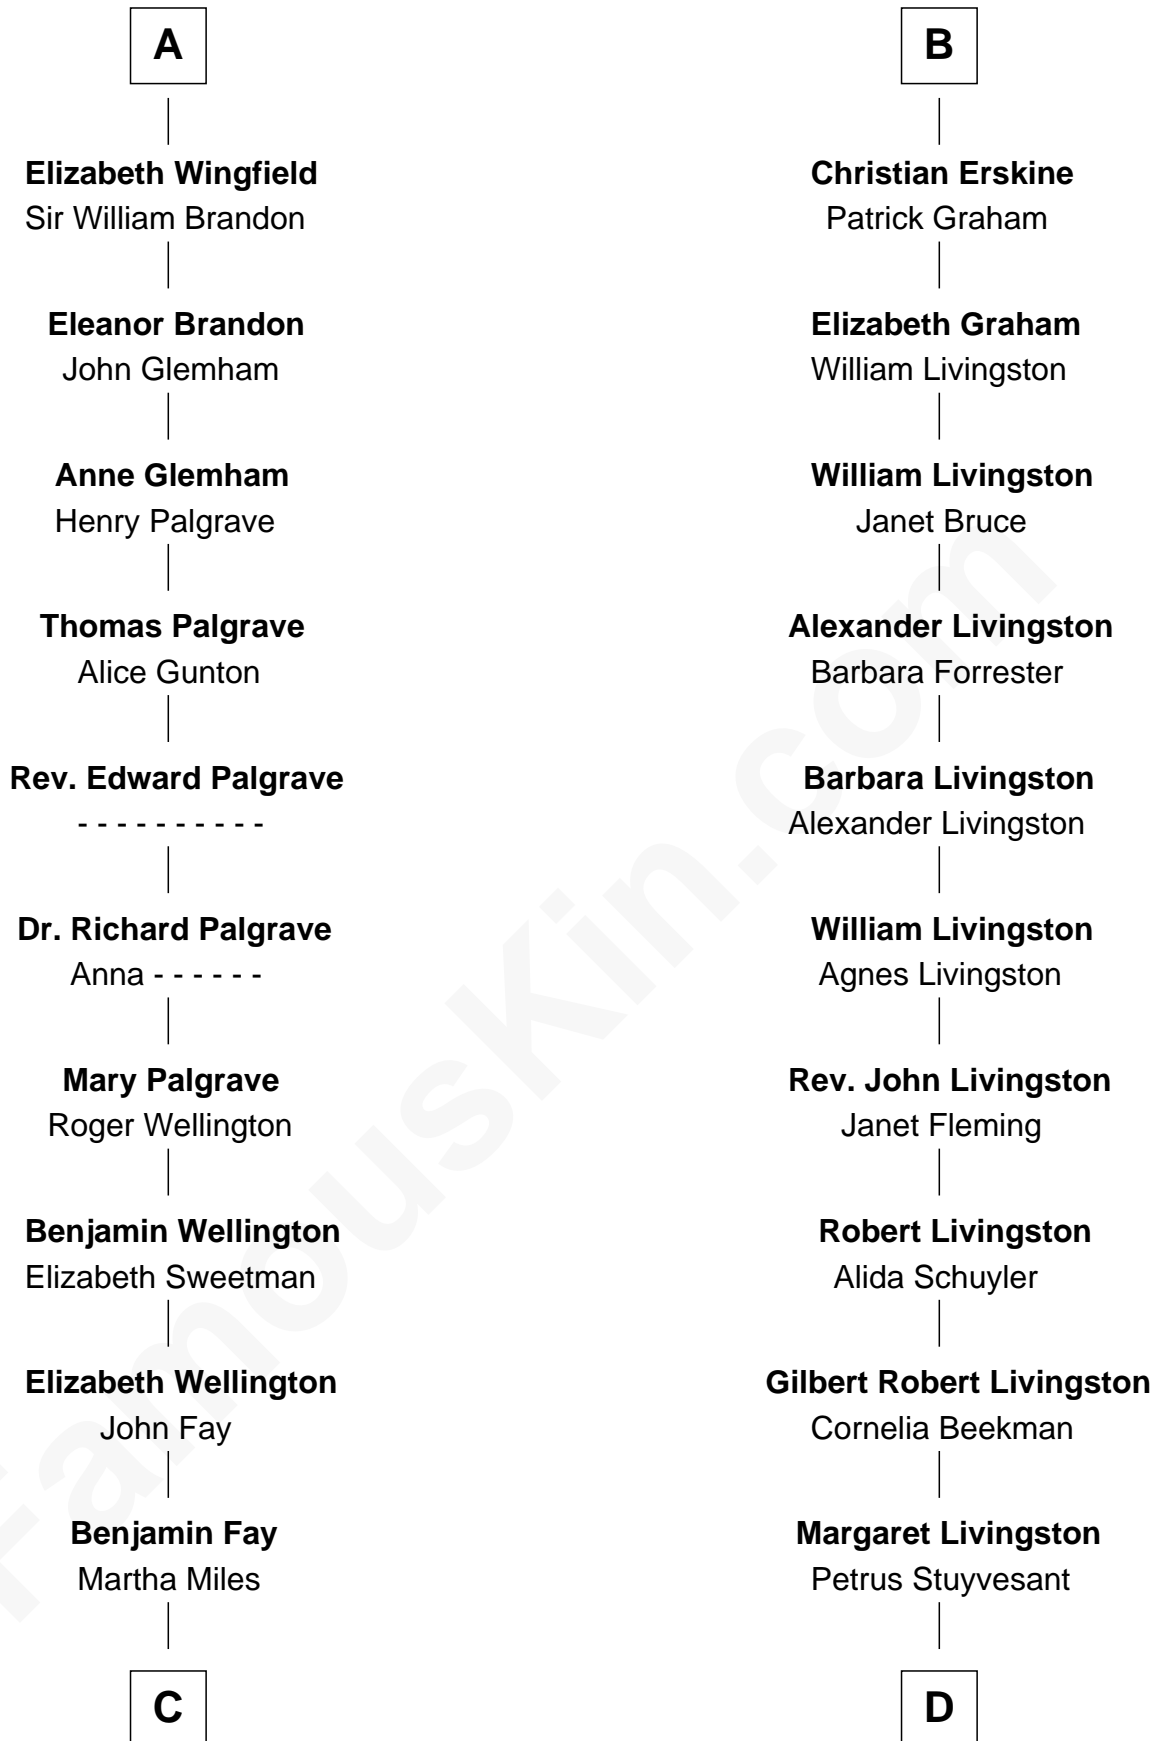

FamousKin.com

Relationship Chart of

Shubael D. Childs

Founder of S.D. Childs & Company

18th cousin 1 time removed of

Hamilton Fish

26th U.S. Secretary of State

Gilbert de Clare

Sir William de Bohun

Elizabeth de Bohun

Sir Richard Fitzalan

Elizabeth Fitzalan

Sir Robert Goushill

Elizabeth Goushill

Sir Robert Wingfield

A

Isabella de Clare

Robert de Bruce

Sir Robert de Brus

Marjorie of Carrick

Robert I, King of Scotland

Isabella of Mar

Marjorie Bruce

Walter Stewart

Robert II, King of Scotland

Euphemia of Ross

Elizabeth Stewart

Sir David Lindsay

Elizabeth Lindsay

Sir Robert Erskine

B

C