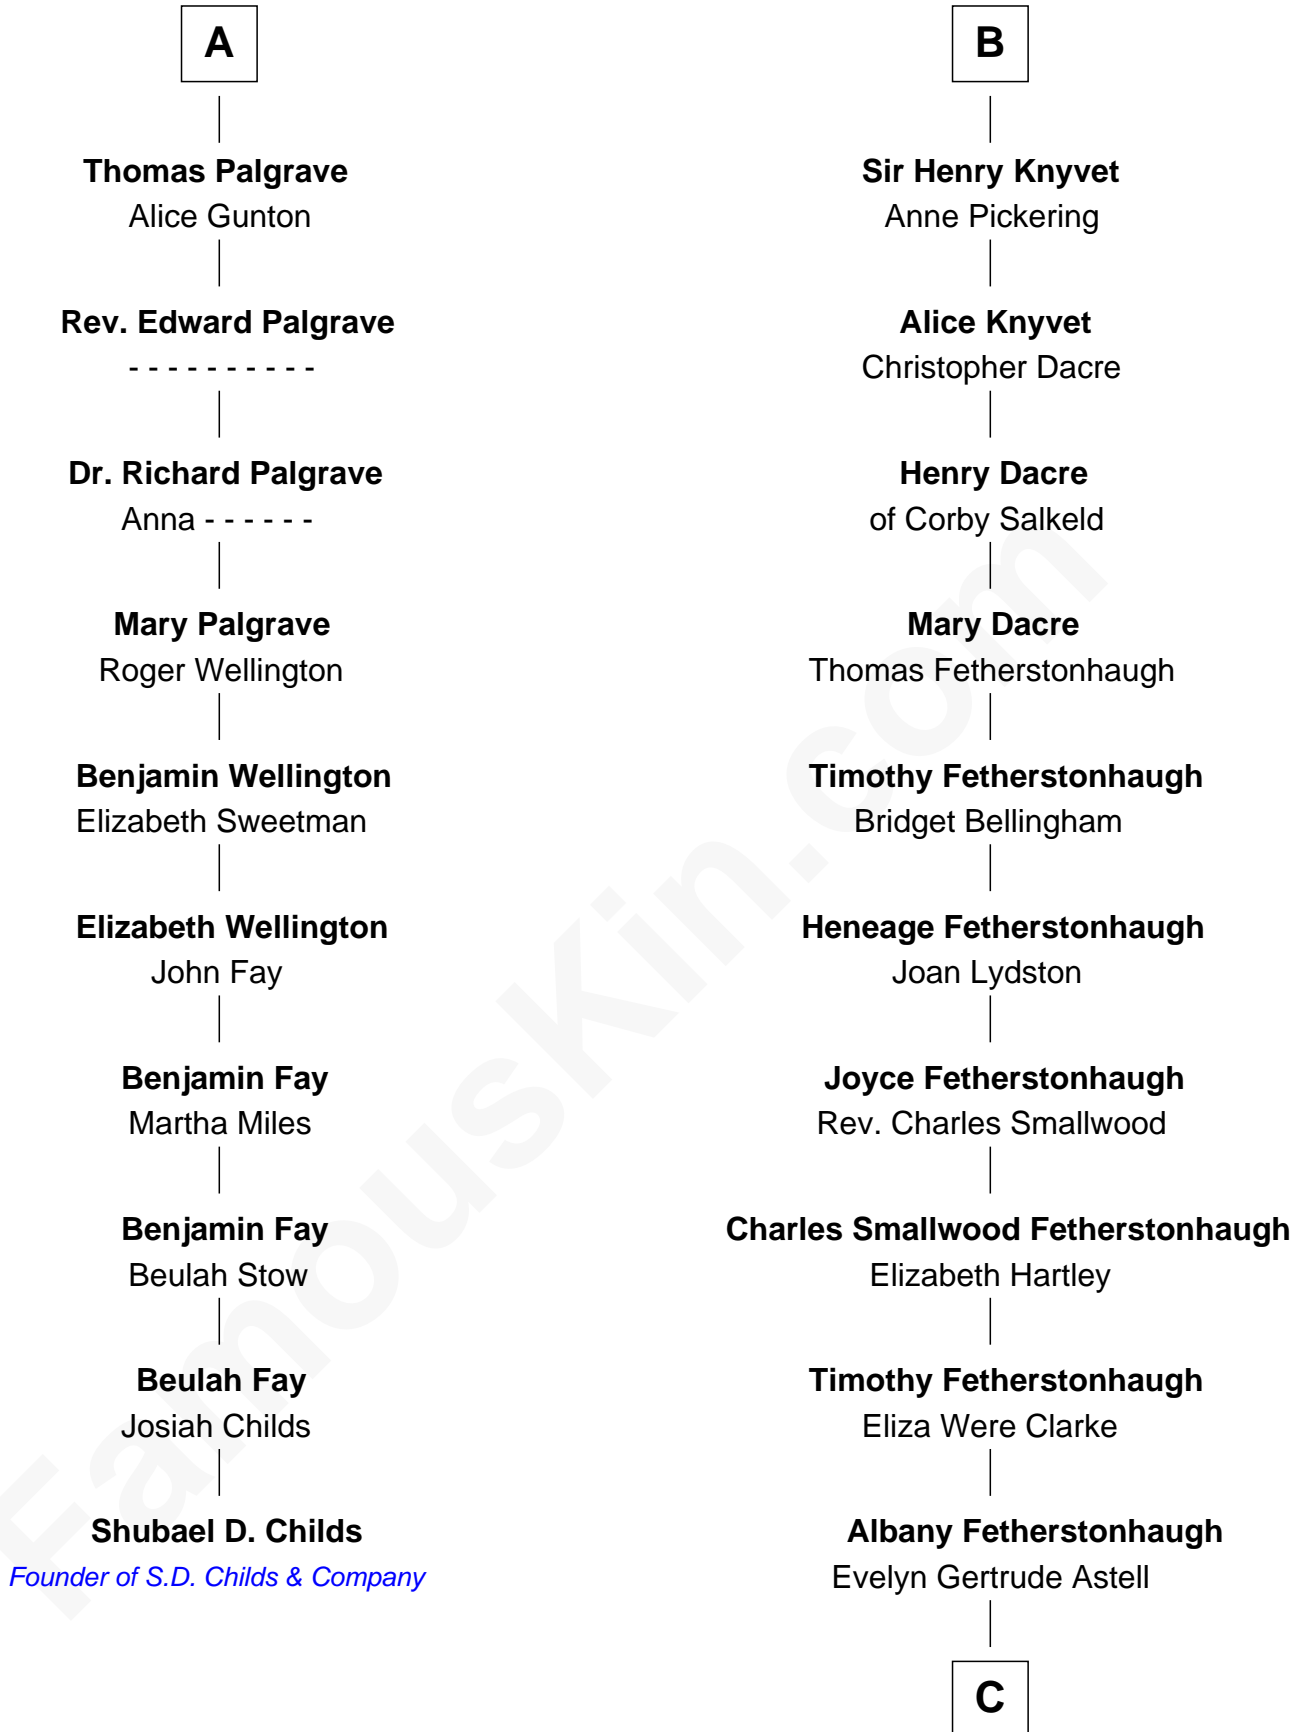

FamousKin.com

Relationship Chart of

Shubael D. Childs

Founder of S.D. Childs & Company

16th cousin 4 times removed of

Tilda Swinton

Movie Actress

Bartholomew de Badlesmere

Margery de Badlesmere

Sir William de Ros

Thomas de Ros

Beatrice de Stafford

Margaret de Ros

Sir Reynold Grey

Sir John Grey

Constance de Holand

Alice Grey

Sir William Knyvet

Sir Edmund Knyvet

Eleanor Tyrrel

Sir Thomas Knyvet

Muriel Howard

B

C

Gertrude Clare Fetherstonhaugh
Cecil George Herbert Alers-Hankey

Mariora Beatrice Evelyn Rochfort Alers-Hankey
Alan Henry Campbell Swinton

Sir John Swinton
Judith Balfour Killen

Tilda Swinton
Movie Actress