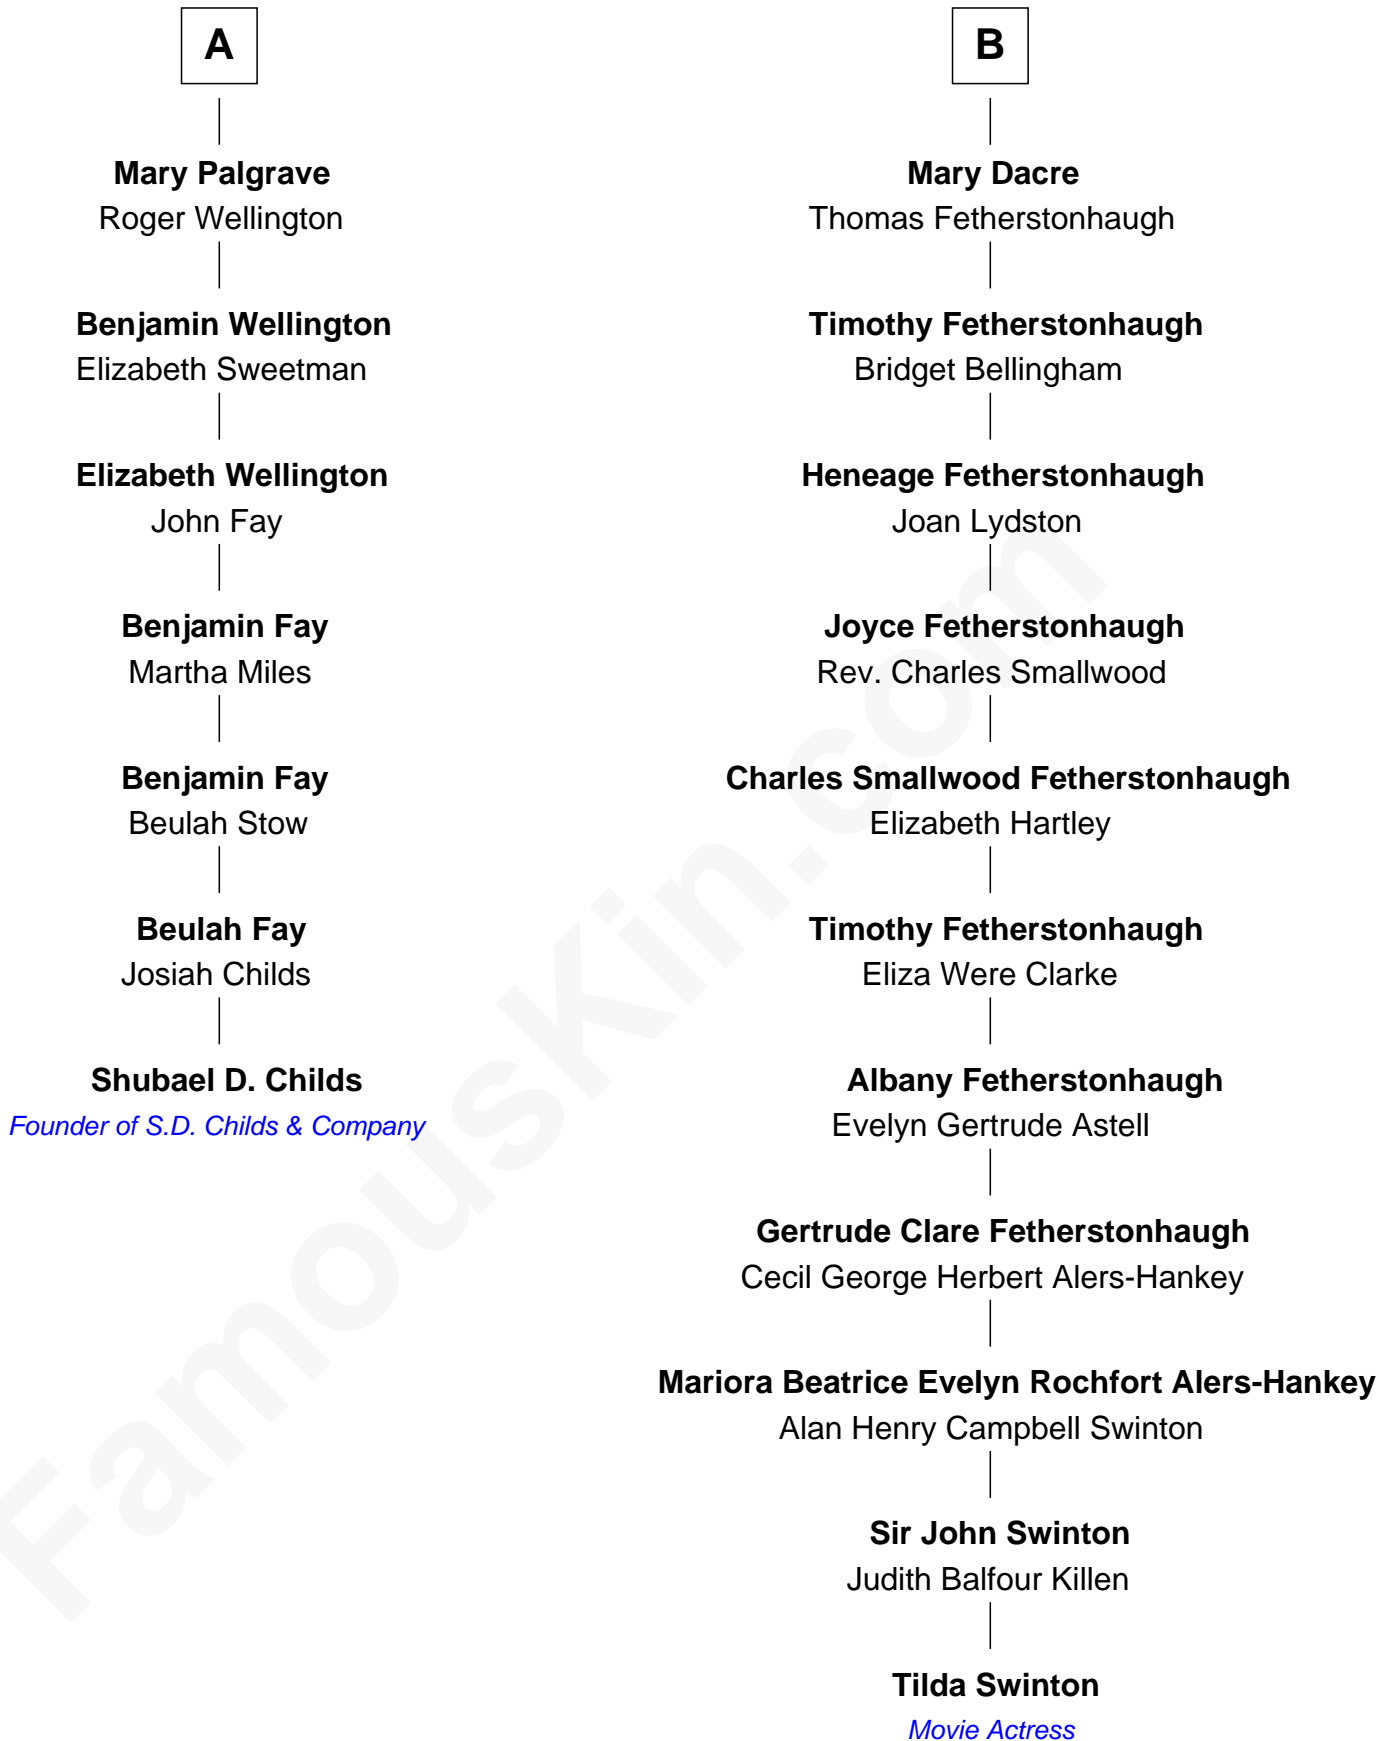

**Elizabeth Goushill**

Sir Robert Wingfield

**Margaret Mowbray**

Sir Robert Howard

**Elizabeth Wingfield**

Sir William Brandon

**Sir John Howard**

Katherine Moleyns

**Dr. Richard Palgrave**

Anna -----

**Henry Dacre**

of Corby Salkeld

**A**

**B**

Tilda Swinton photo by [Nicolas Genin](#) (CC BY-SA 2.0)