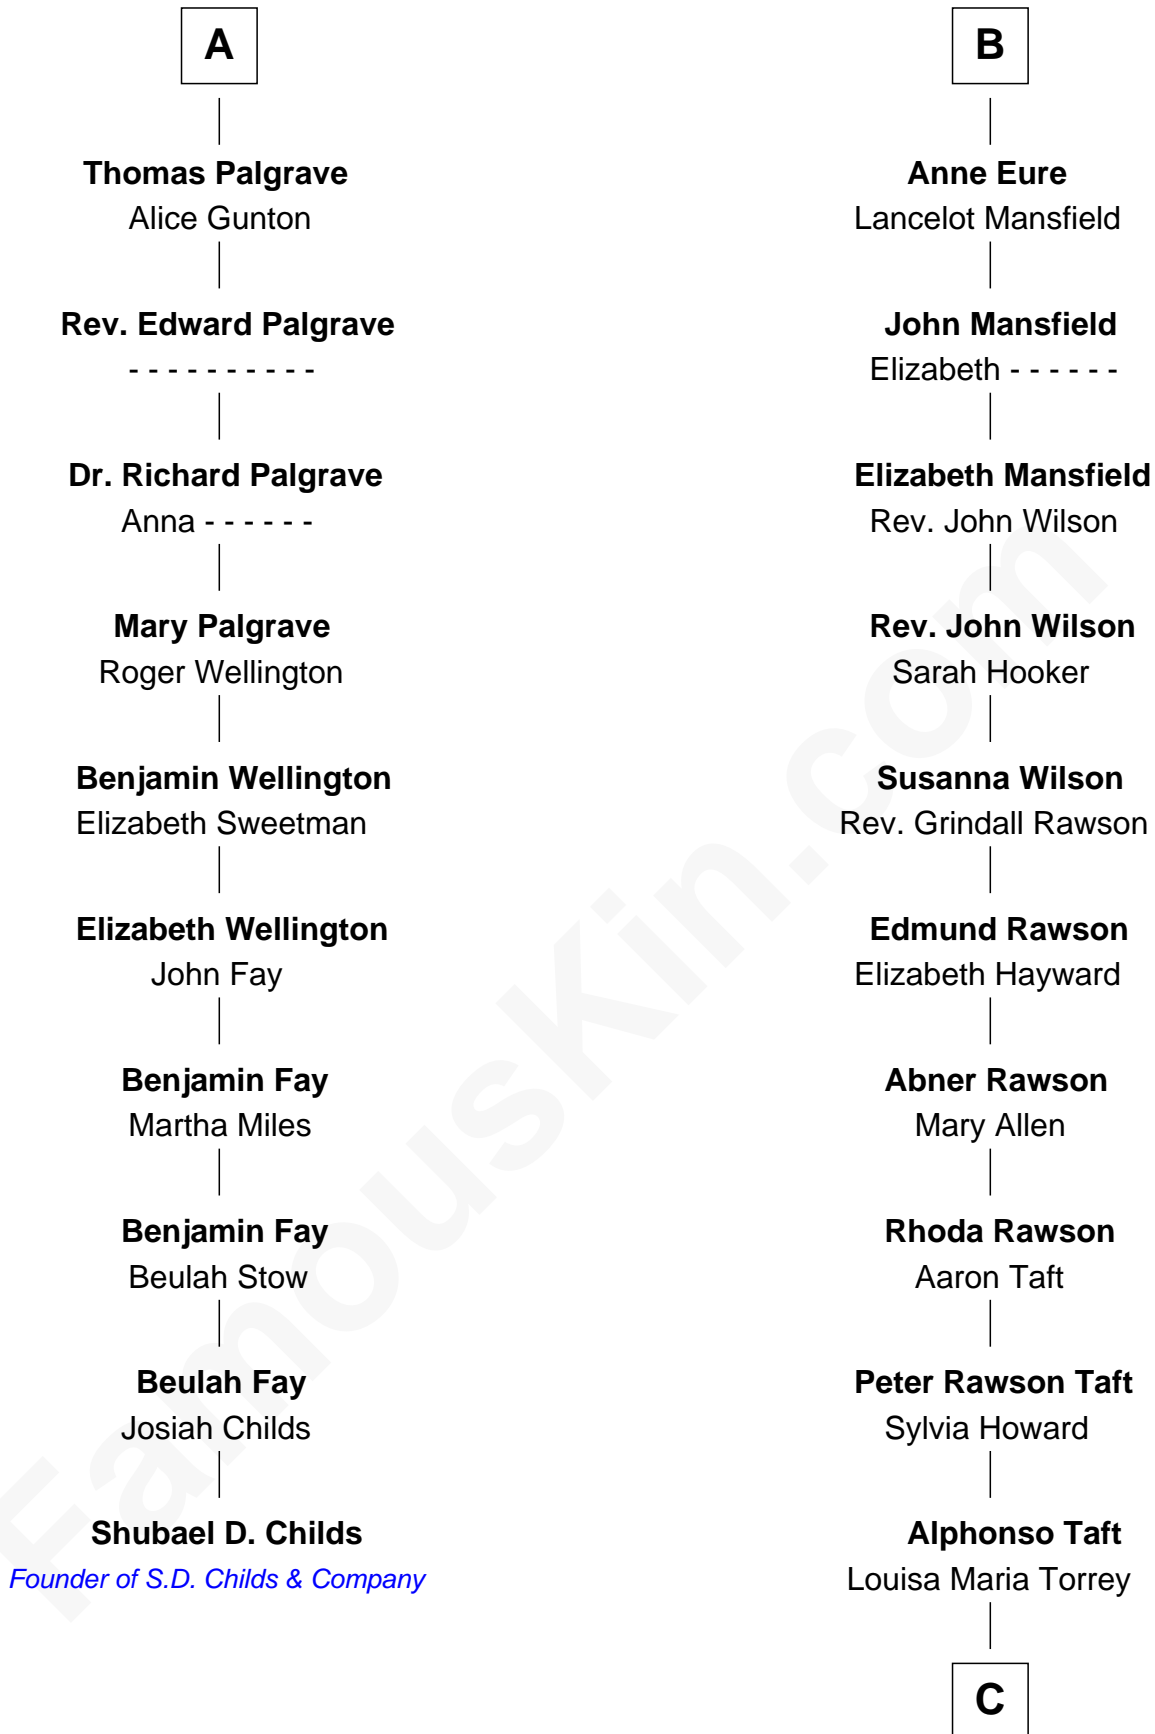

FamousKin.com

Relationship Chart of

Shubael D. Childs

Founder of S.D. Childs & Company

16th cousin 4 times removed of

Bob Taft

67th Governor of Ohio

Edmund Fitzalan

Alice de Warenne

Richard Fitzalan
Eleanor Plantagenet

Sir Richard Fitzalan
Elizabeth de Bohun

Elizabeth Fitzalan
Sir Robert Goushill

Elizabeth Goushill
Sir Robert Wingfield

Elizabeth Wingfield
Sir William Brandon

Eleanor Brandon
John Glemham

Anne Glemham
Henry Palgrave

A

Aline Fitzalan

Sir Roger le Strange

Lucy le Strange
Sir William Willoughby

Margery Willoughby
Sir William FitzHugh

Maud FitzHugh
Sir William Bowes

Sir Ralph Bowes
Margery Conyers

Sir Ralph Bowes
Elizabeth Clifford

Margery Bowes
Sir Ralph Eure

B

C

William Howard Taft

Helen Louise Herron

Robert Alphonso Taft