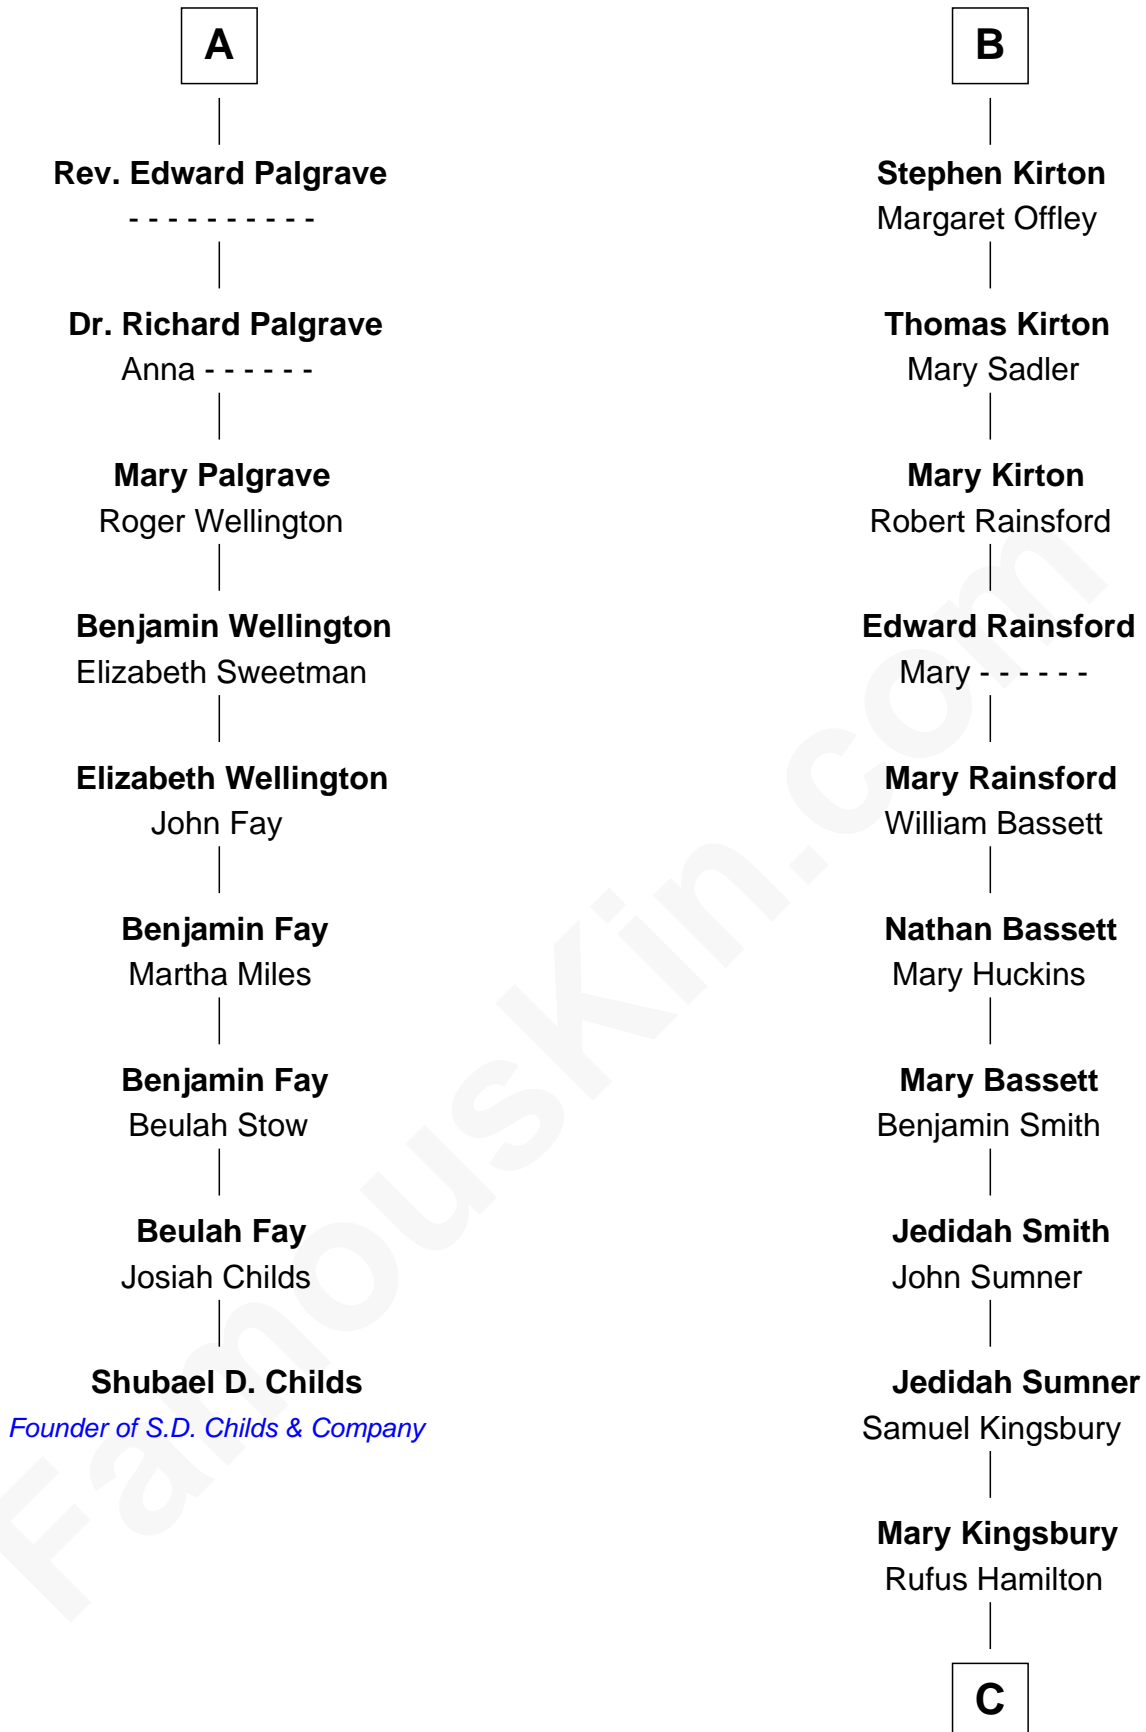

## Relationship Chart of

### Shubael D. Childs

*Founder of S.D. Childs & Company*

**15th cousin 6 times removed of**

**Thomas J. Watson, Jr.**  
*President and CEO of I.B.M.*

**C**

**Mary Hamilton**

Dr. Oliver Kittredge

**Oliver Kittredge**

Julia Ann Estabrook

**Arthur Melville Kittredge**

Mary Jeannette Broadwell

**Mary Jeannette Kittredge**

Thomas John Watson

**Thomas J. Watson, Jr.**

*President and CEO of I.B.M.*

FamousKin.com