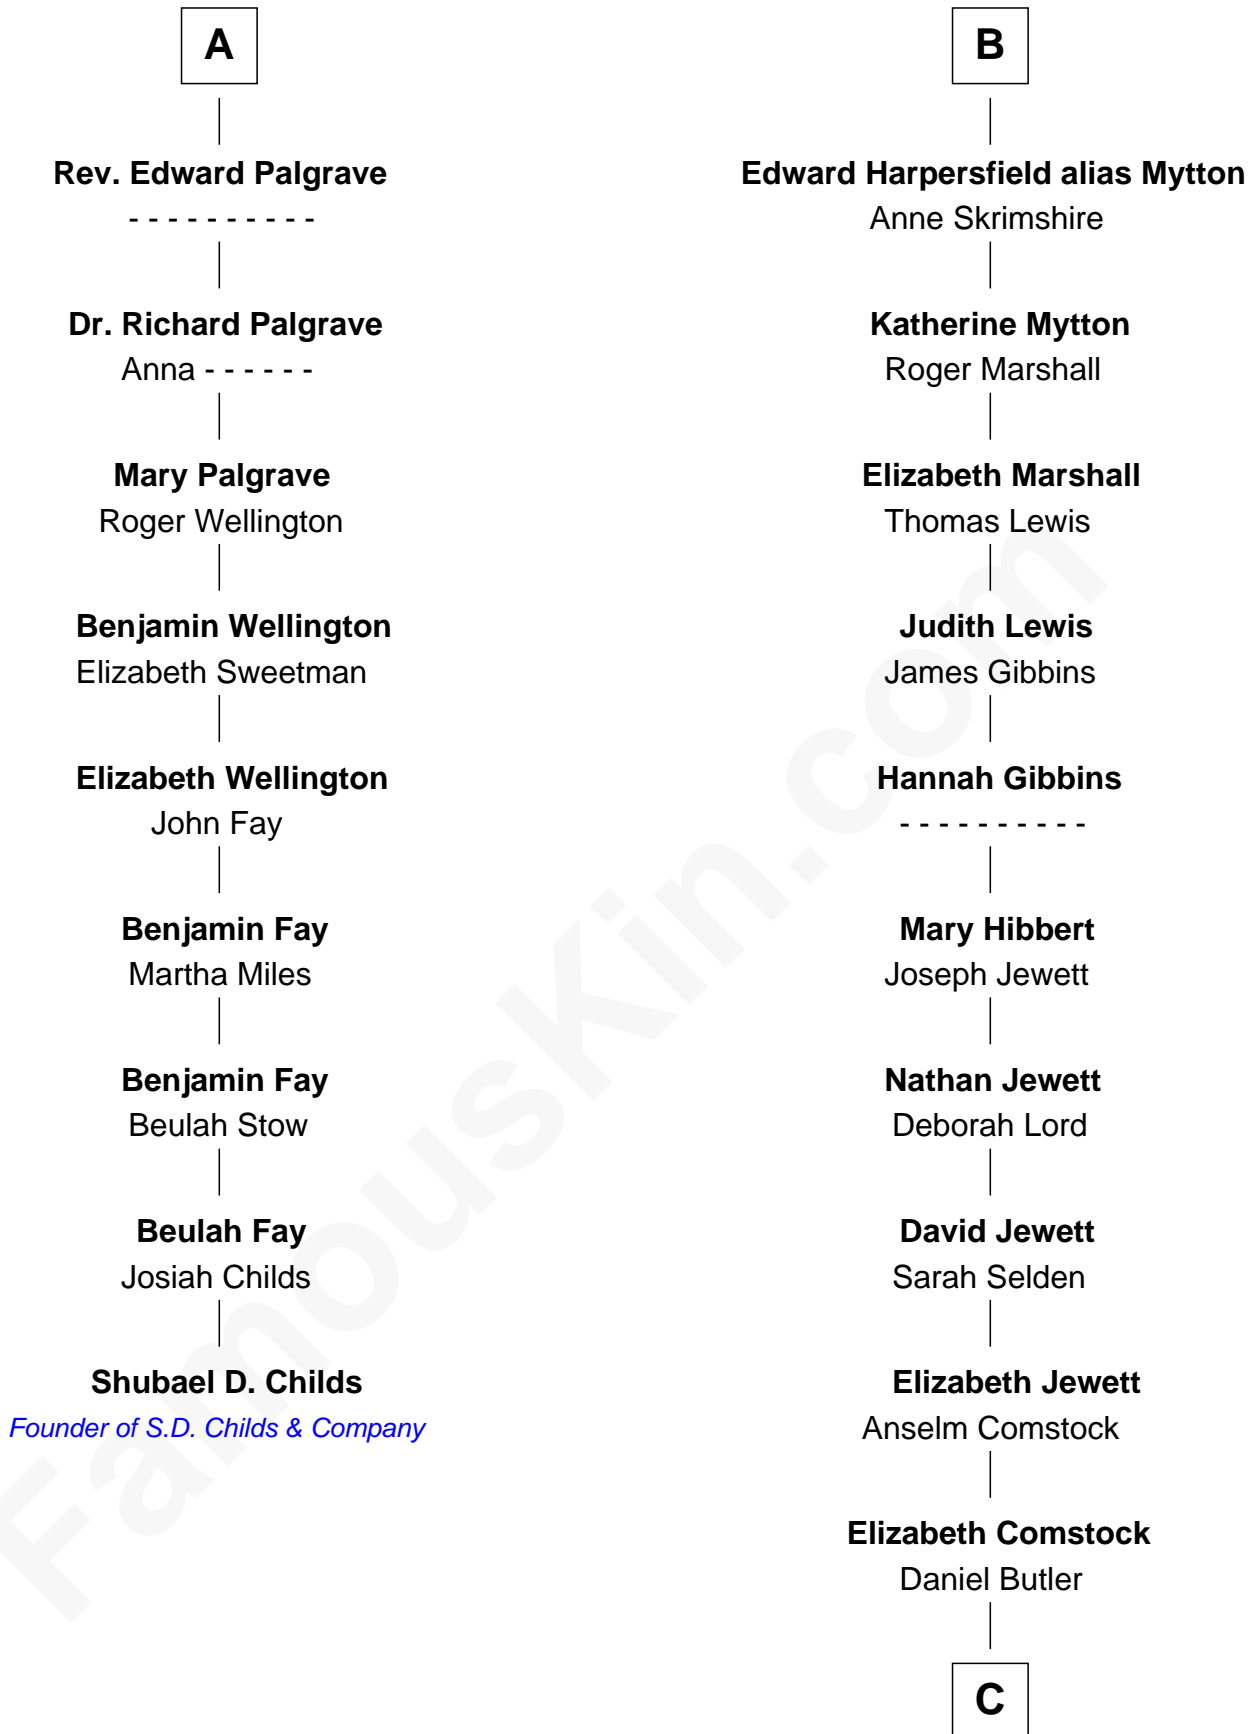

FamousKin.com

Relationship Chart of

Shubael D. Childs

Founder of S.D. Childs & Company

15th cousin 6 times removed of

Gerald Ford

38th U.S. President

C

George Selden Butler

Elizabeth Ely Gridley

Amy Gridley Butler

George Manney Ayer

Adele Augusta Ayer

Levi Addison Gardner

Dorothy Ayer Gardner

Leslie Lynch King