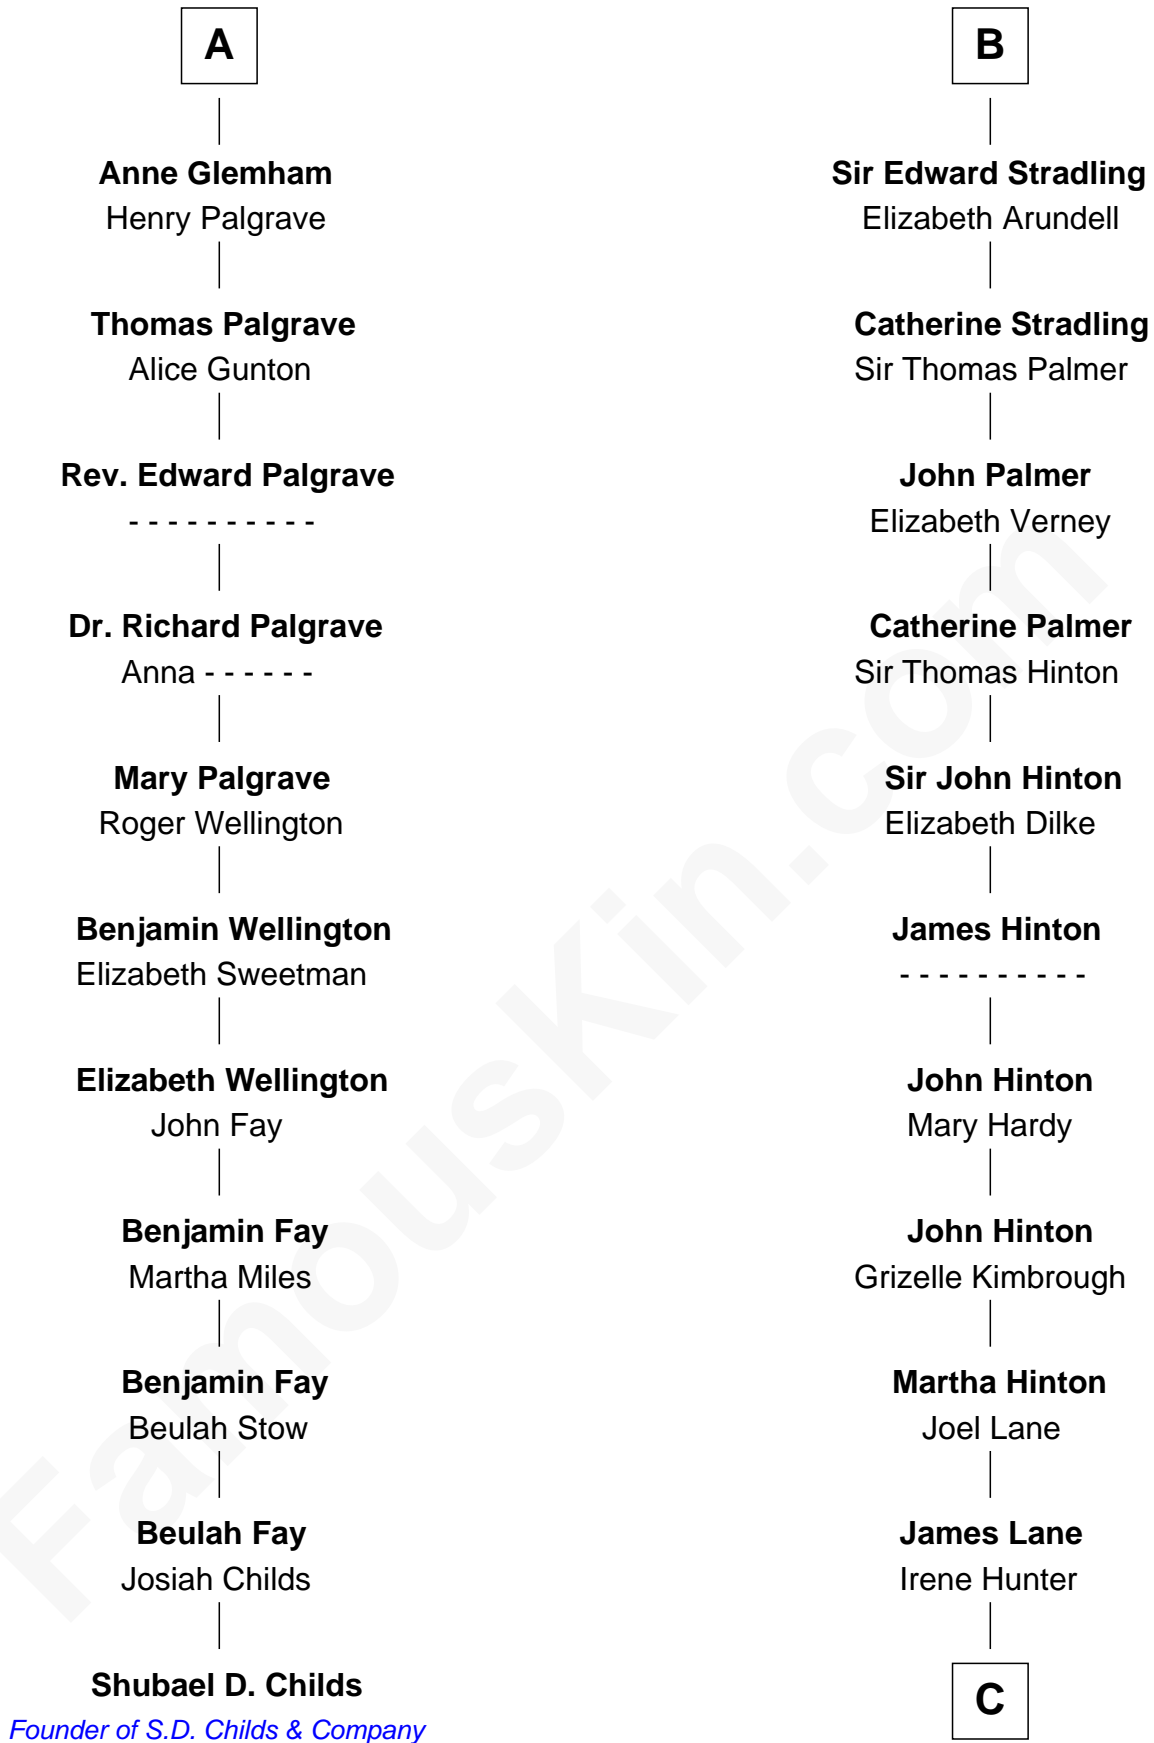

## Relationship Chart of

### Shubael D. Childs

Founder of S.D. Childs & Company

17th cousin 4 times removed of

**Harper Lee**

Author of *To Kill a Mockingbird*

**C**

**Elizabeth Jane Lane**  
Theophilus Hunter Williams

**John Bonner Williams**  
Christiana Maiben

**Ellen Rivers Williams**  
James Cunningham Finch

**Frances Cunningham Finch**  
Amasa Coleman Lee

**Harper Lee**  
*Author of To Kill a Mockingbird*

FamousKin.com