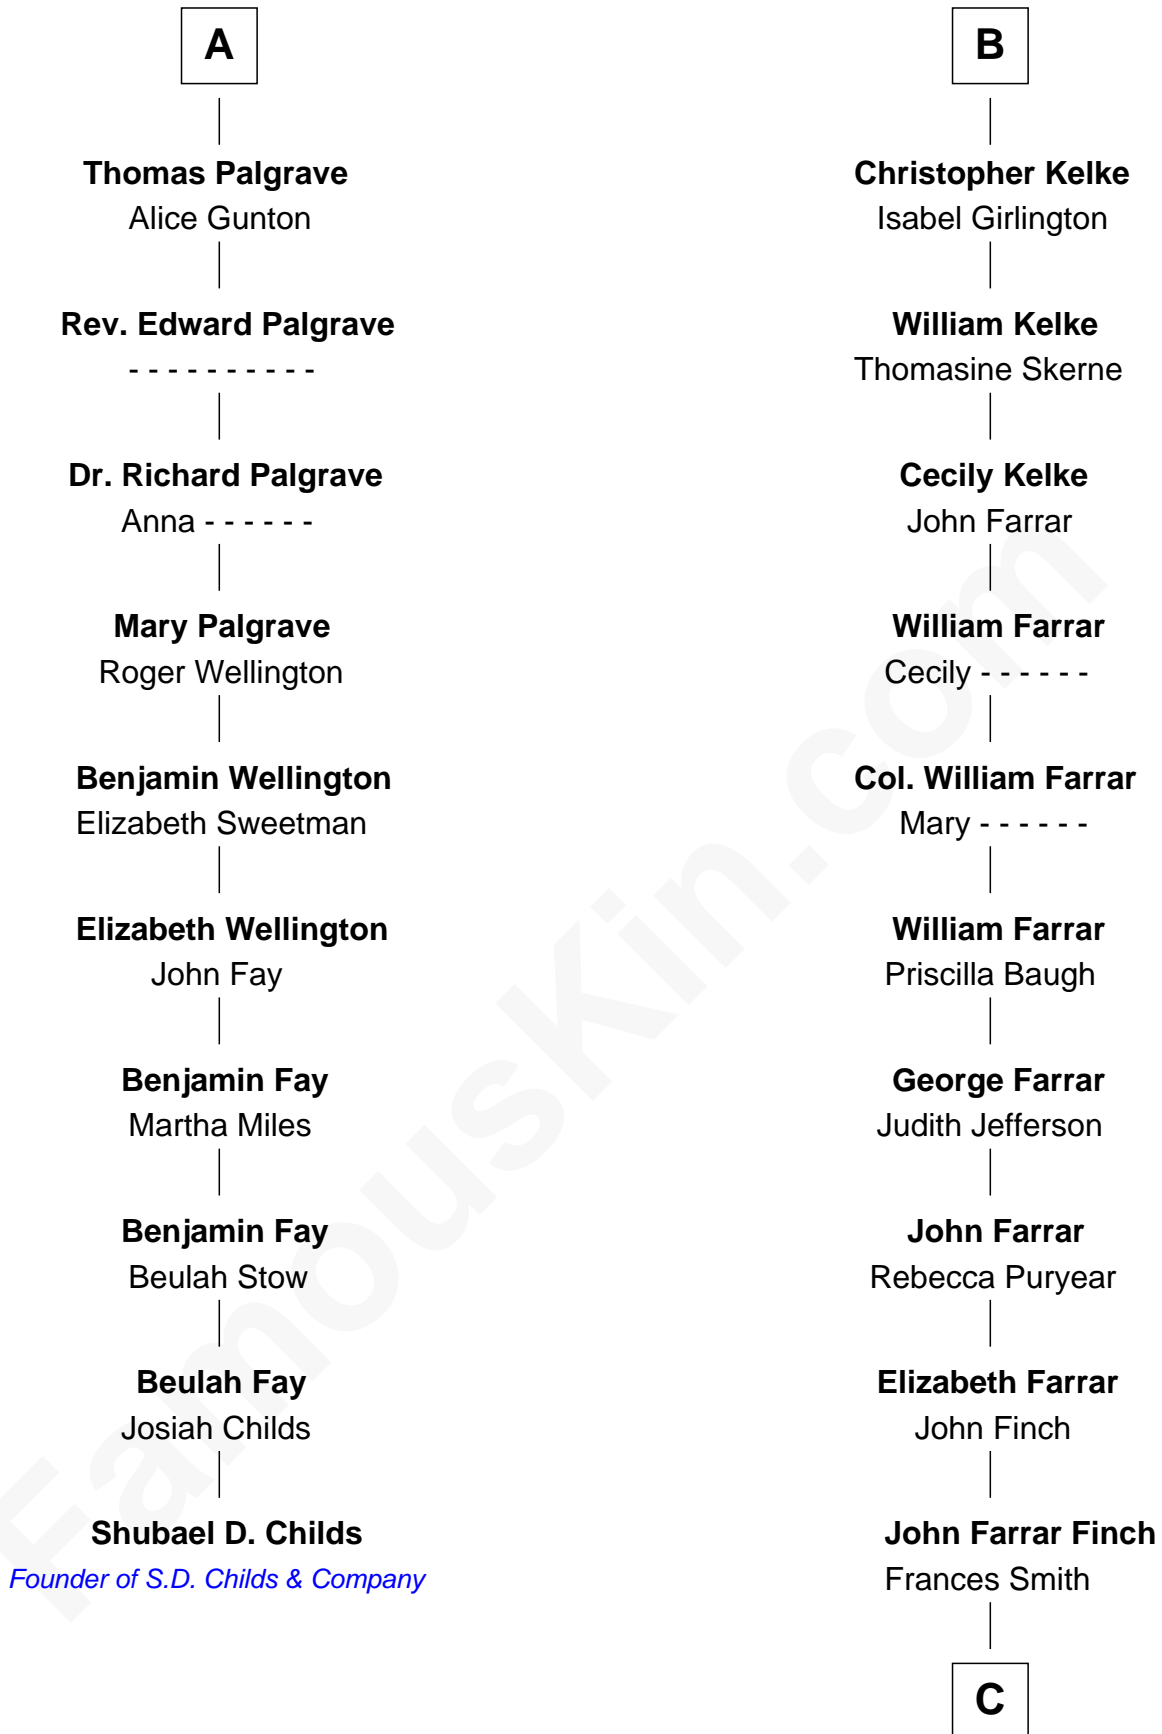

FamousKin.com

Relationship Chart of

Shubael D. Childs

Founder of S.D. Childs & Company

16th cousin 4 times removed of

Harper Lee

Author of To Kill a Mockingbird

Henry Plantagenet

Maud de Chaworth

Eleanor Plantagenet

Richard Fitzalan

Sir Richard Fitzalan

Elizabeth de Bohun

Elizabeth Fitzalan

Sir Robert Goushill

Elizabeth Goushill

Mary Plantagenet

Henry de Percy

Sir Henry Percy

Margaret de Neville

Sir Henry Percy

Elizabeth Mortimer

Elizabeth Percy

Sir John Clifford

Mary Clifford

Sir Philip Wentworth

Elizabeth Wentworth

Sir Martin de la See

Elizabeth de la See

Roger Kelke

B

C