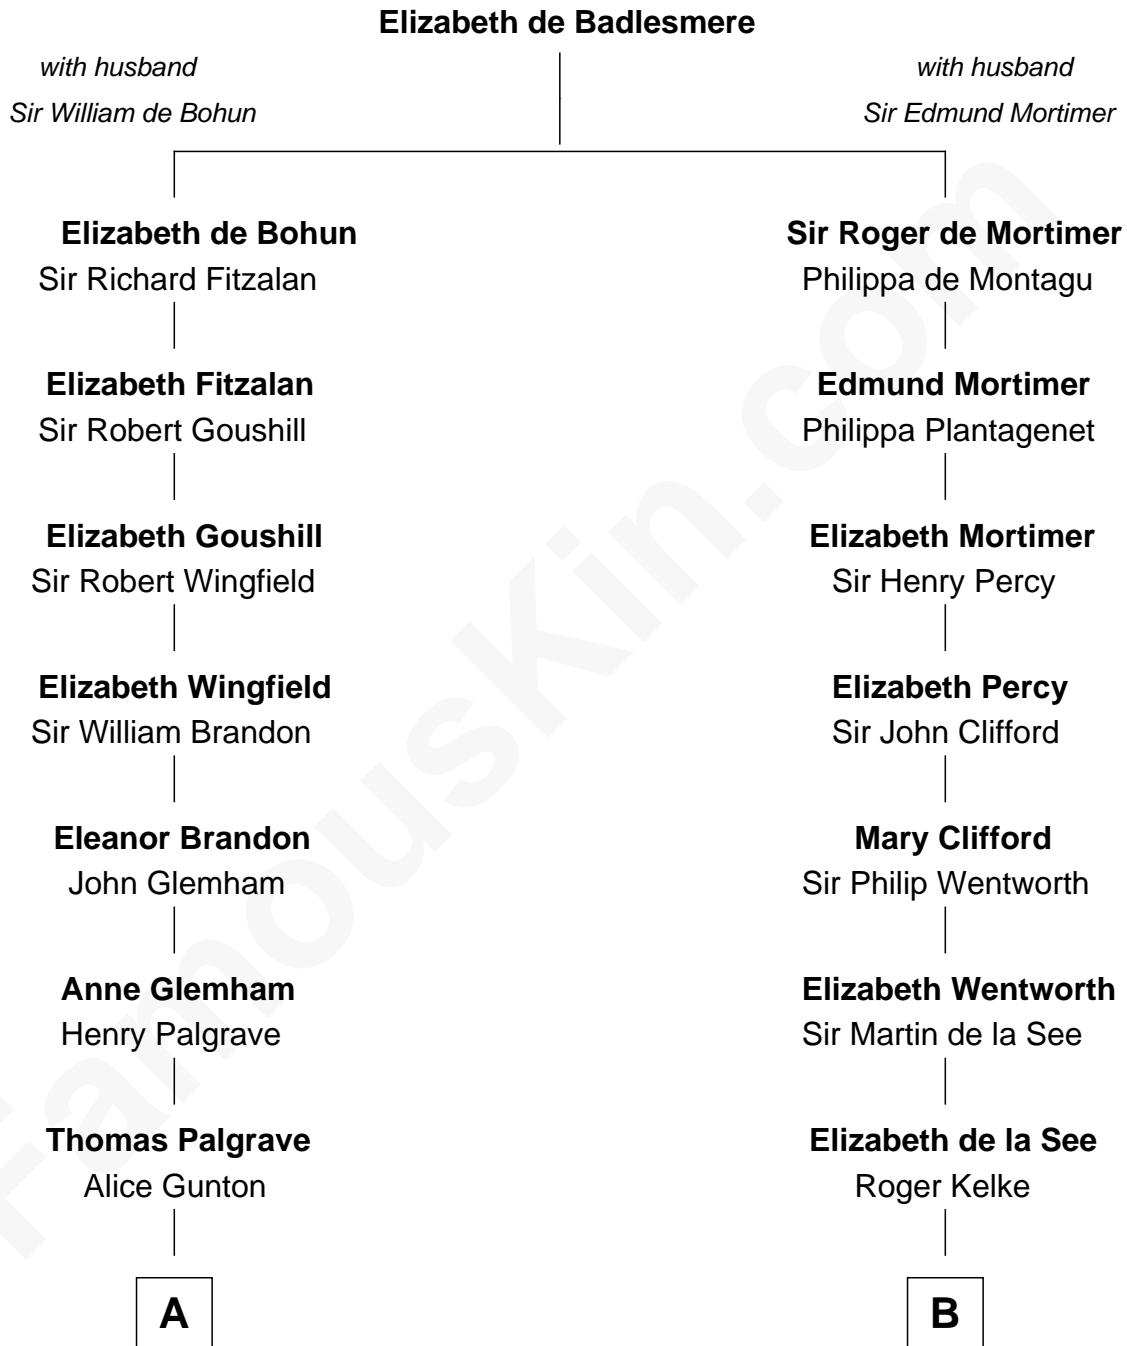

FamousKin.com

Relationship Chart of

Shubael D. Childs

Founder of S.D. Childs & Company

15th cousin 5 times removed of

Harper Lee

Author of To Kill a Mockingbird

C