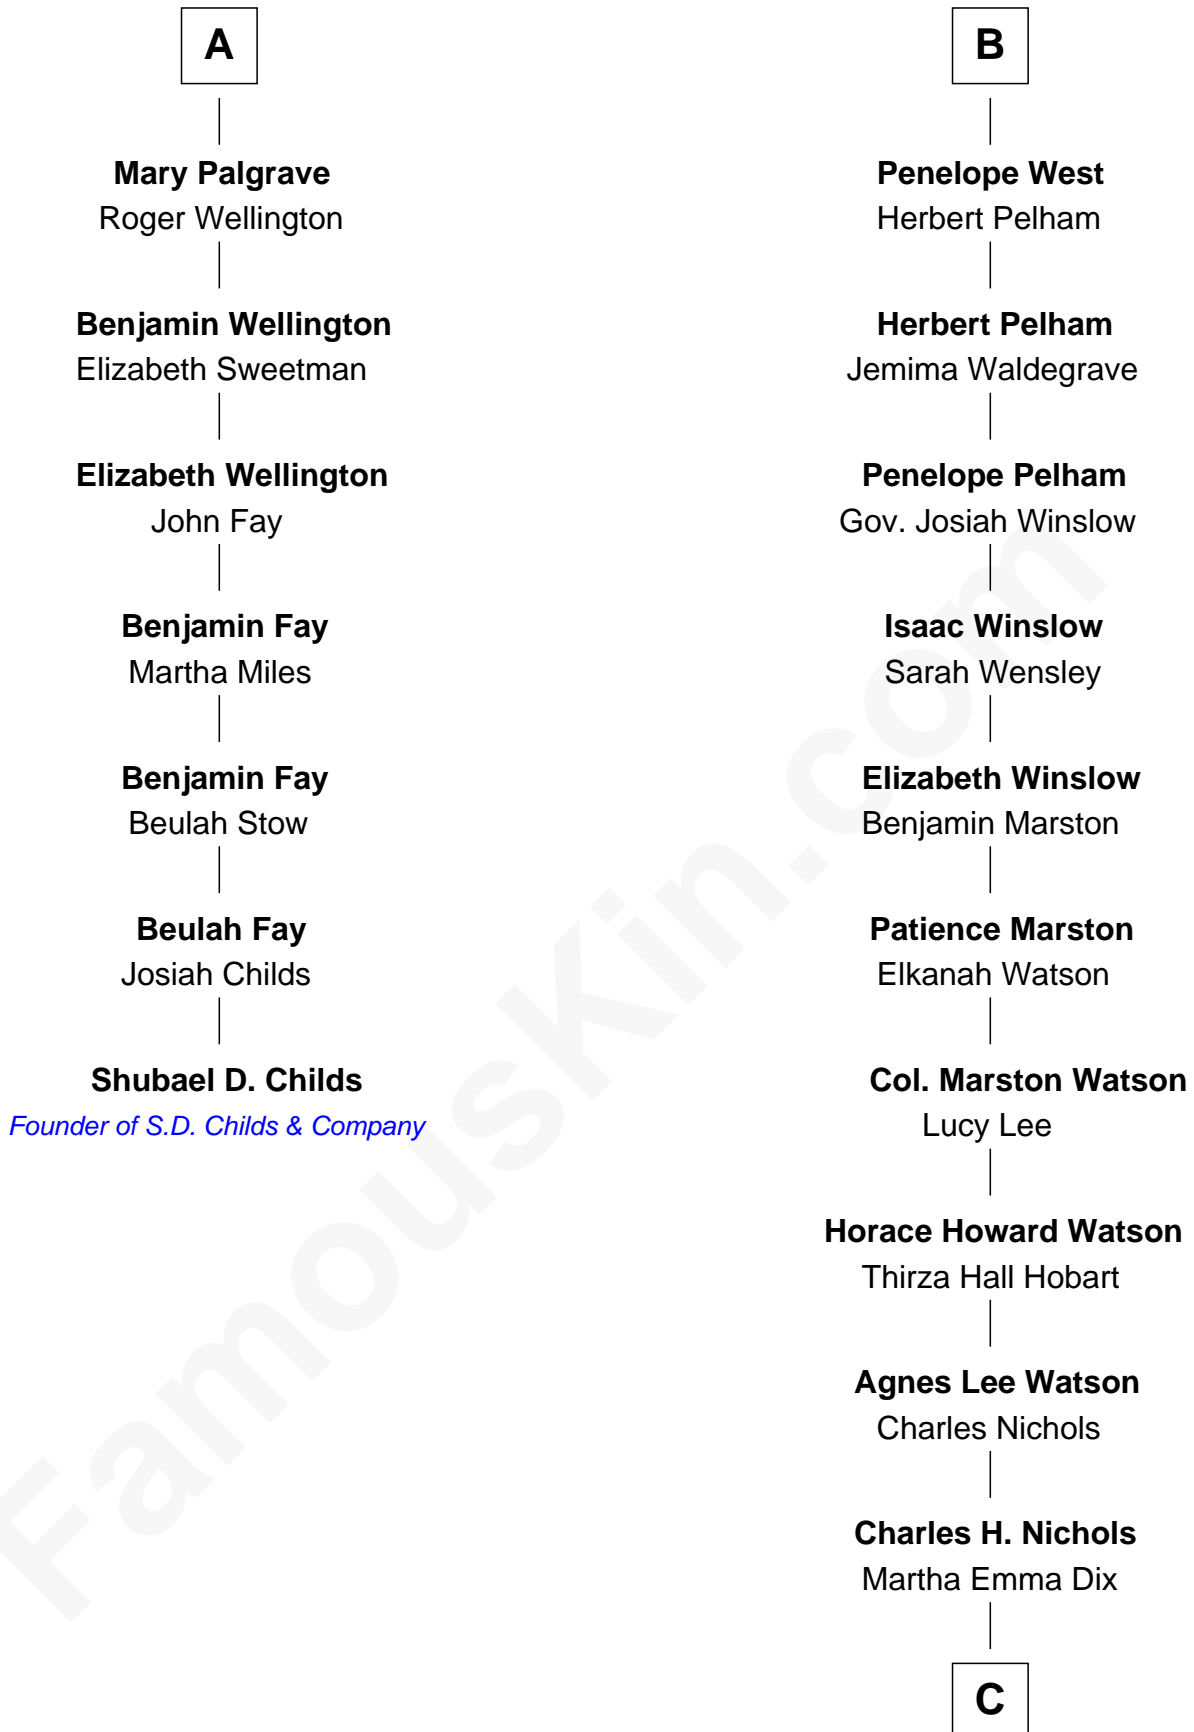

## Relationship Chart of

### Shubael D. Childs

Founder of S.D. Childs & Company

13th cousin 7 times removed of

**John Cena**

Movie Actor and WWE Pro Wrestler

**C**

**Charles Nichols**  
Julia Ellen Skelton

**Natalie Nichols**  
Ulysses John Lupien