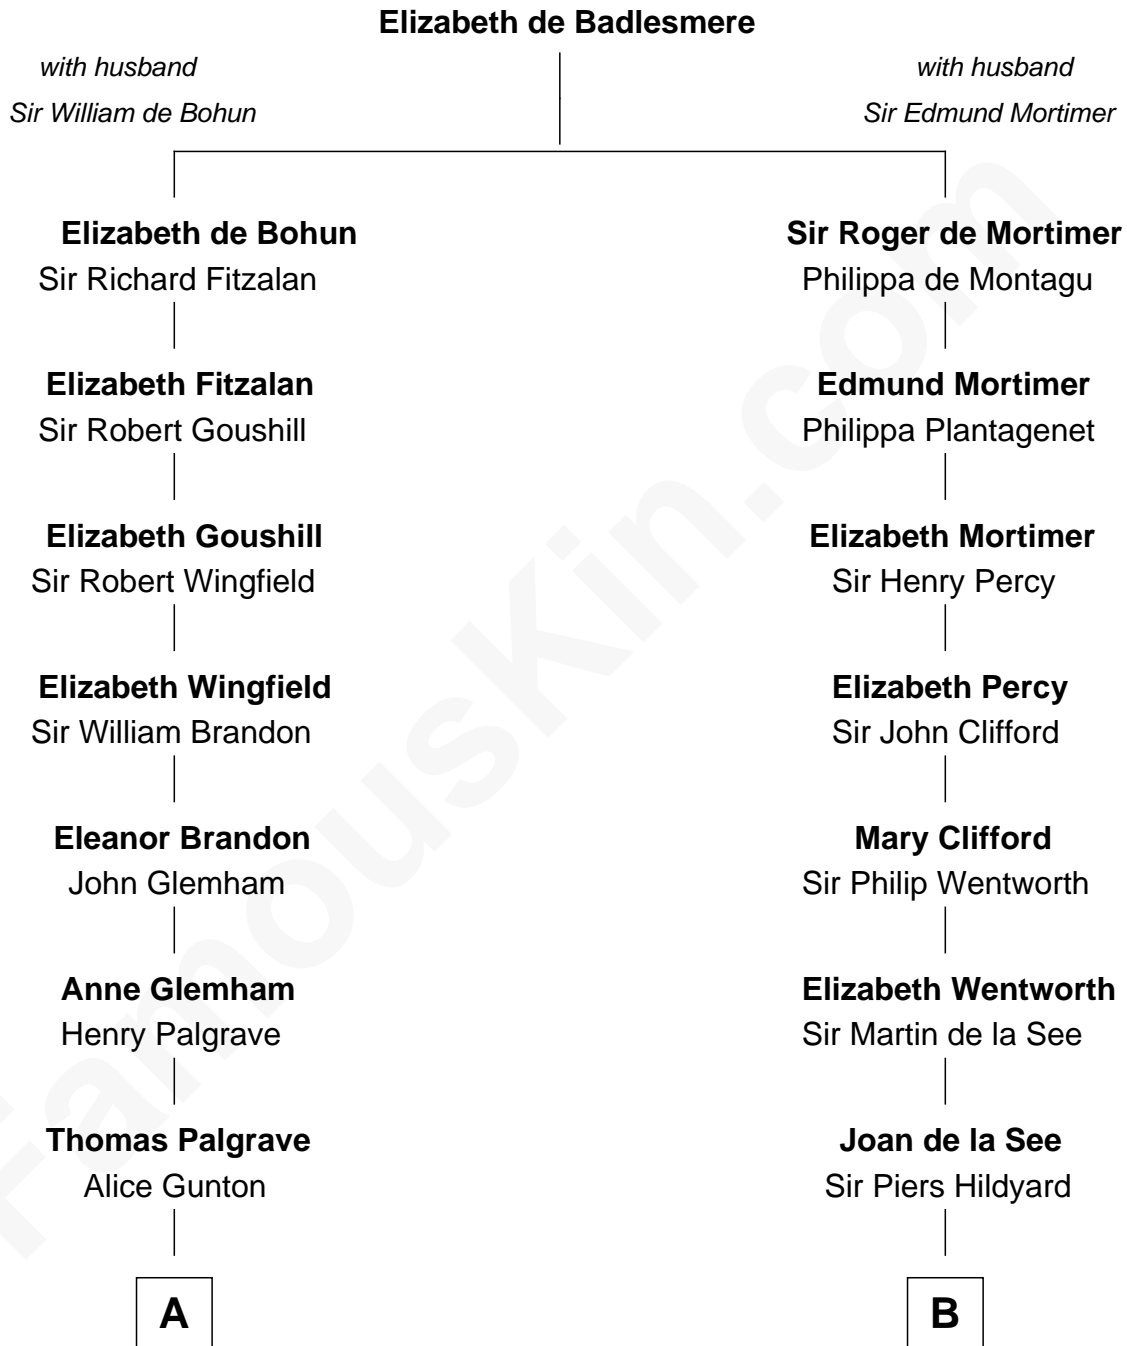

FamousKin.com Relationship Chart of **Shubael D. Childs**

Founder of S.D. Childs & Company

15th cousin 5 times removed of

Alice (Lee) Roosevelt

First Wife of President Theodore Roosevelt

C

Mary Ann Cabot
Nathaniel Cabot Lee

John Clarke Lee
Harriet Paine Rose

George Cabot Lee
Caroline Watts Haskell

Alice (Lee) Roosevelt
Wife of President Theodore Roosevelt