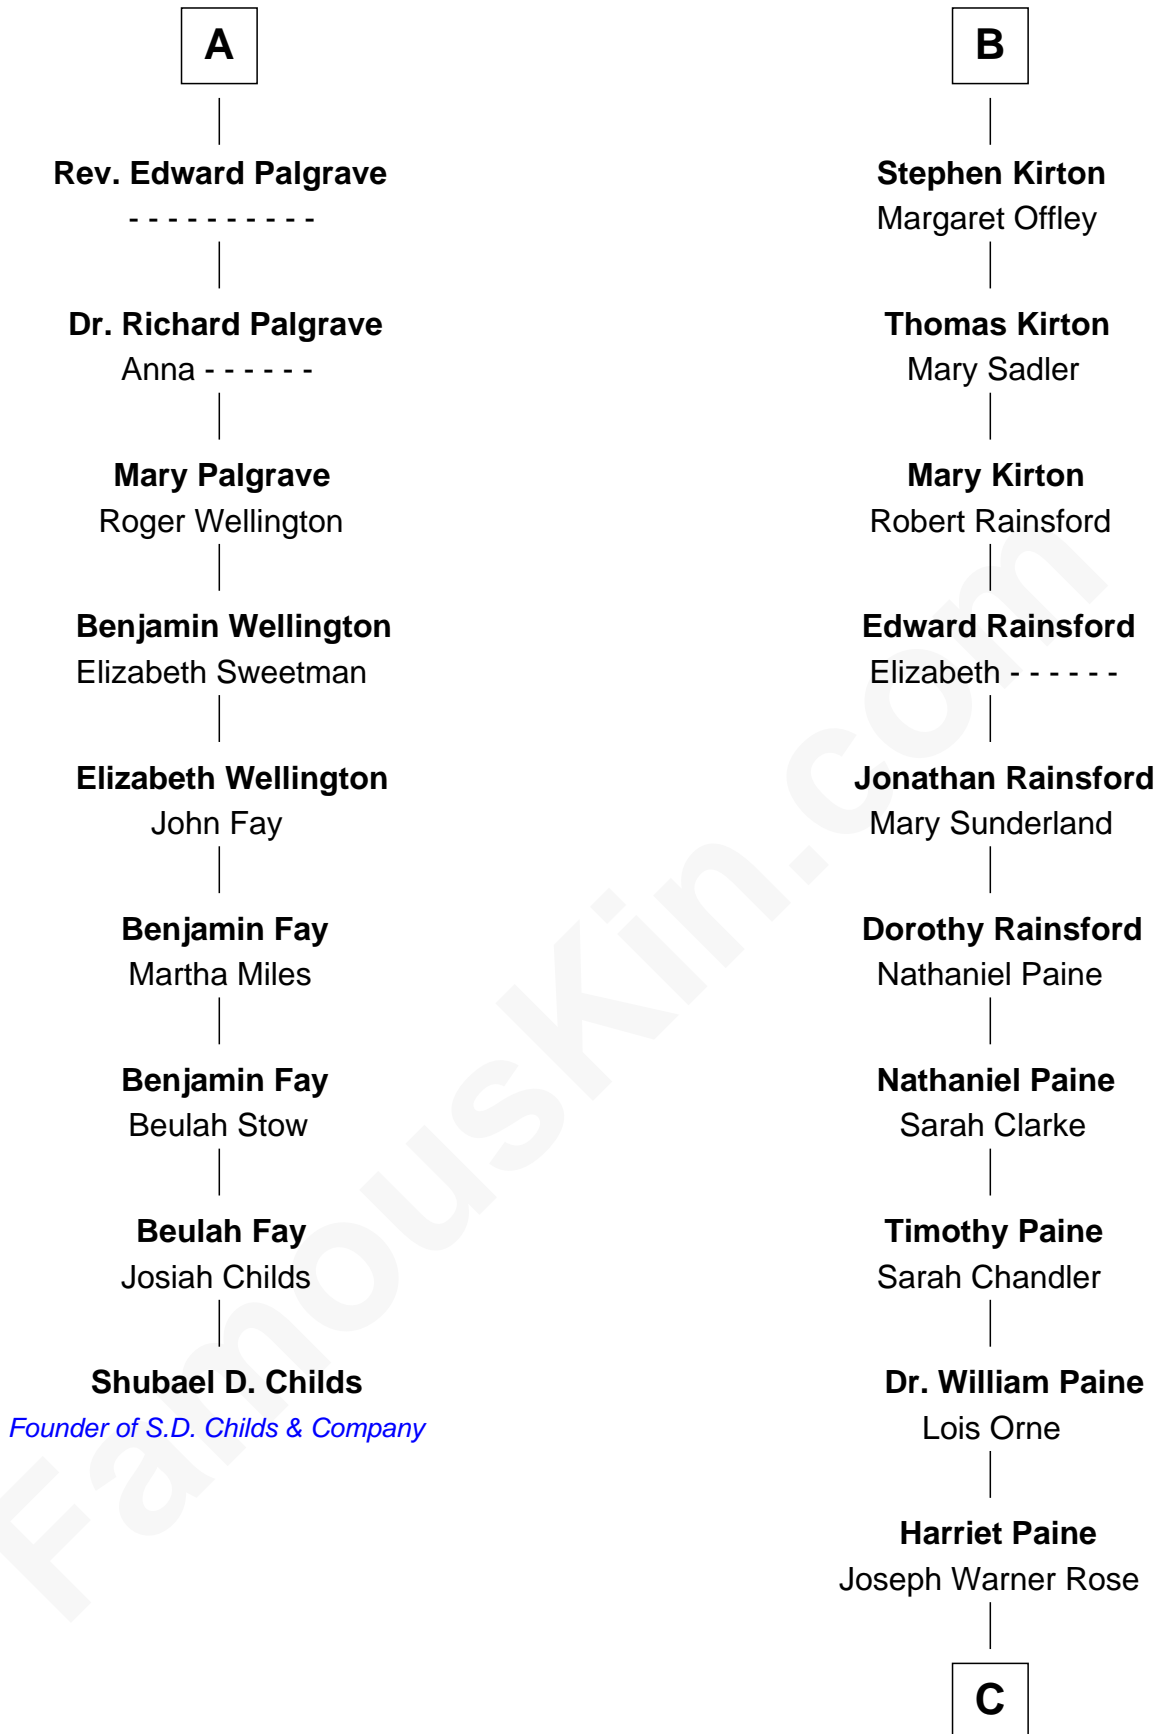

FamousKin.com

Relationship Chart of

Shubael D. Childs

Founder of S.D. Childs & Company

15th cousin 4 times removed of

Alice (Lee) Roosevelt

First Wife of President Theodore Roosevelt

C

Harriet Paine Rose

John Clarke Lee

George Cabot Lee

Caroline Watts Haskell

Alice (Lee) Roosevelt

Wife of President Theodore Roosevelt

FamousKin.com