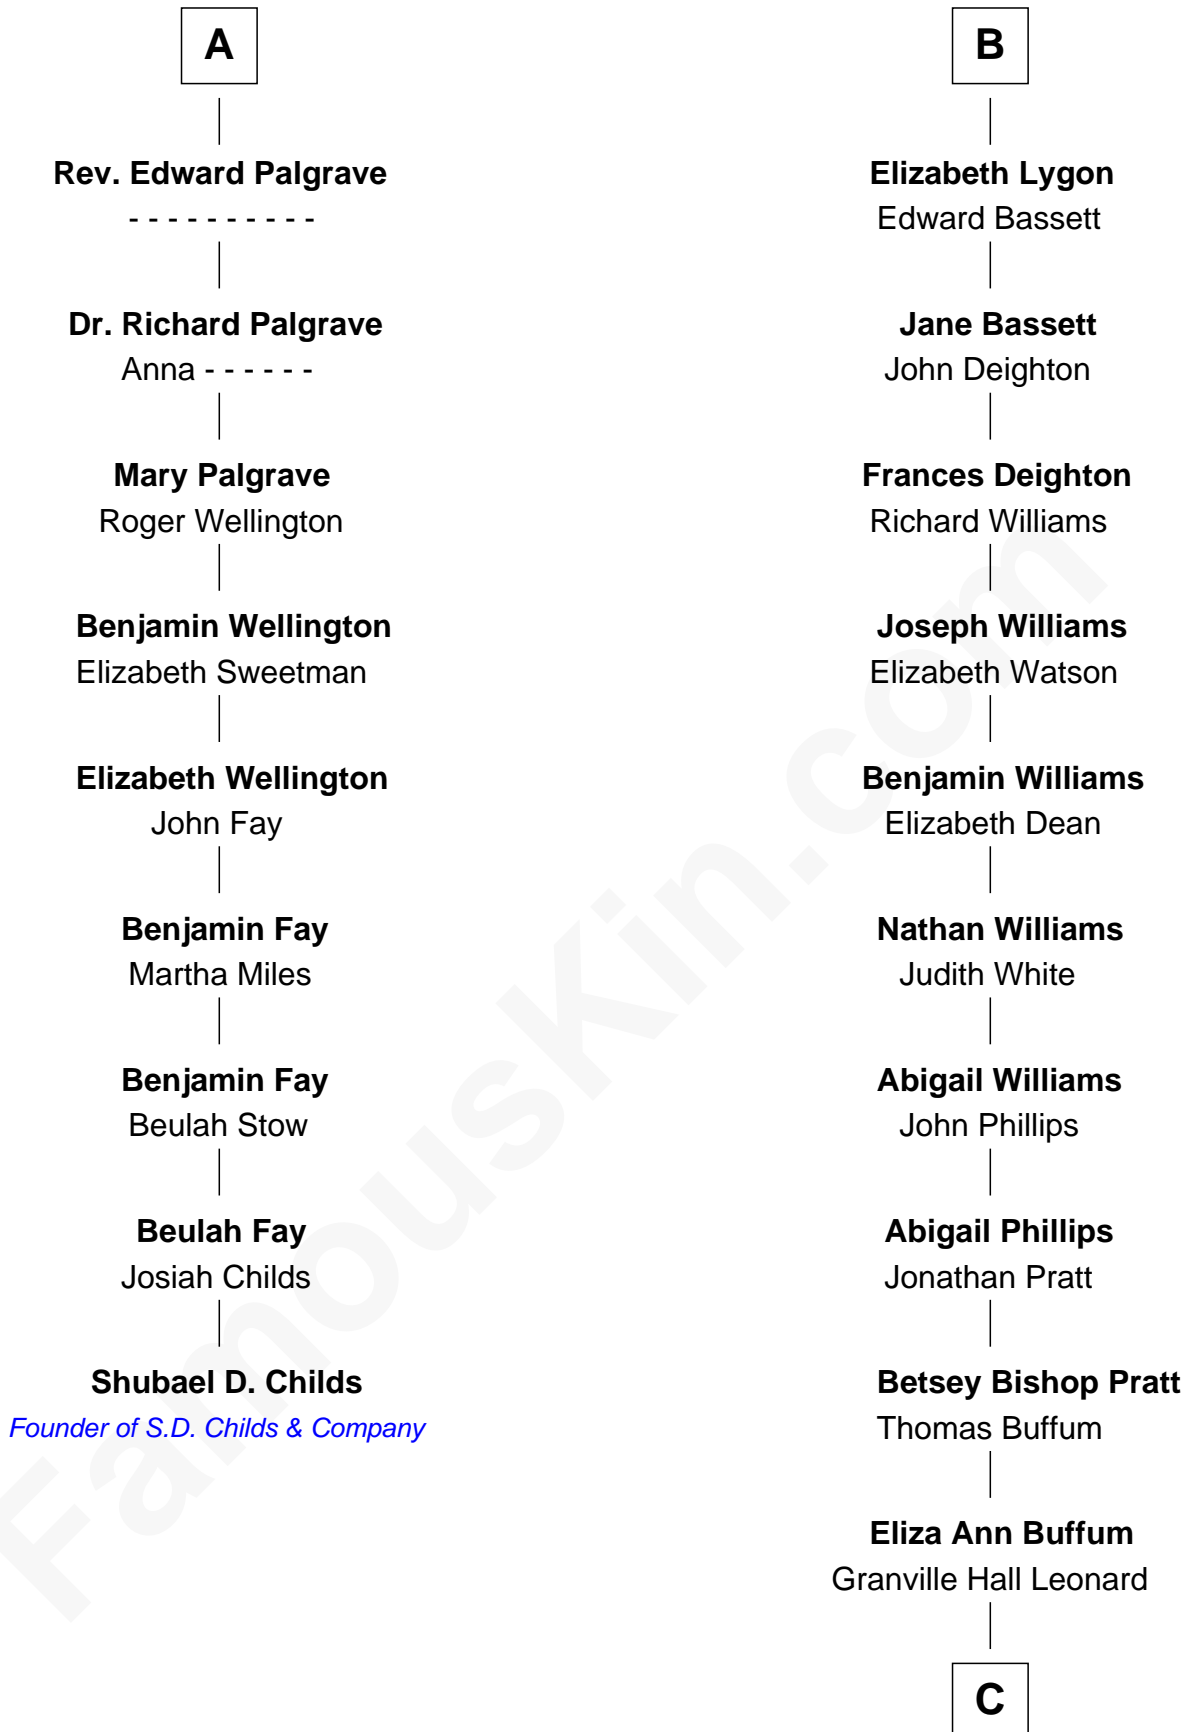

FamousKin.com

Relationship Chart of

Shubael D. Childs

Founder of S.D. Childs & Company

15th cousin 5 times removed of

James Taylor
Singer-Songwriter

Richard Fitzalan
Eleanor Plantagenet

C

—
Emily Roxanna Leonard

Stanford Lyman Haynes

—
Theodosia Haynes

Alexander Taylor

—
Dr. Isaac Montrose Taylor

Gertrude Arline Woodard

—
James Taylor

Singer-Songwriter