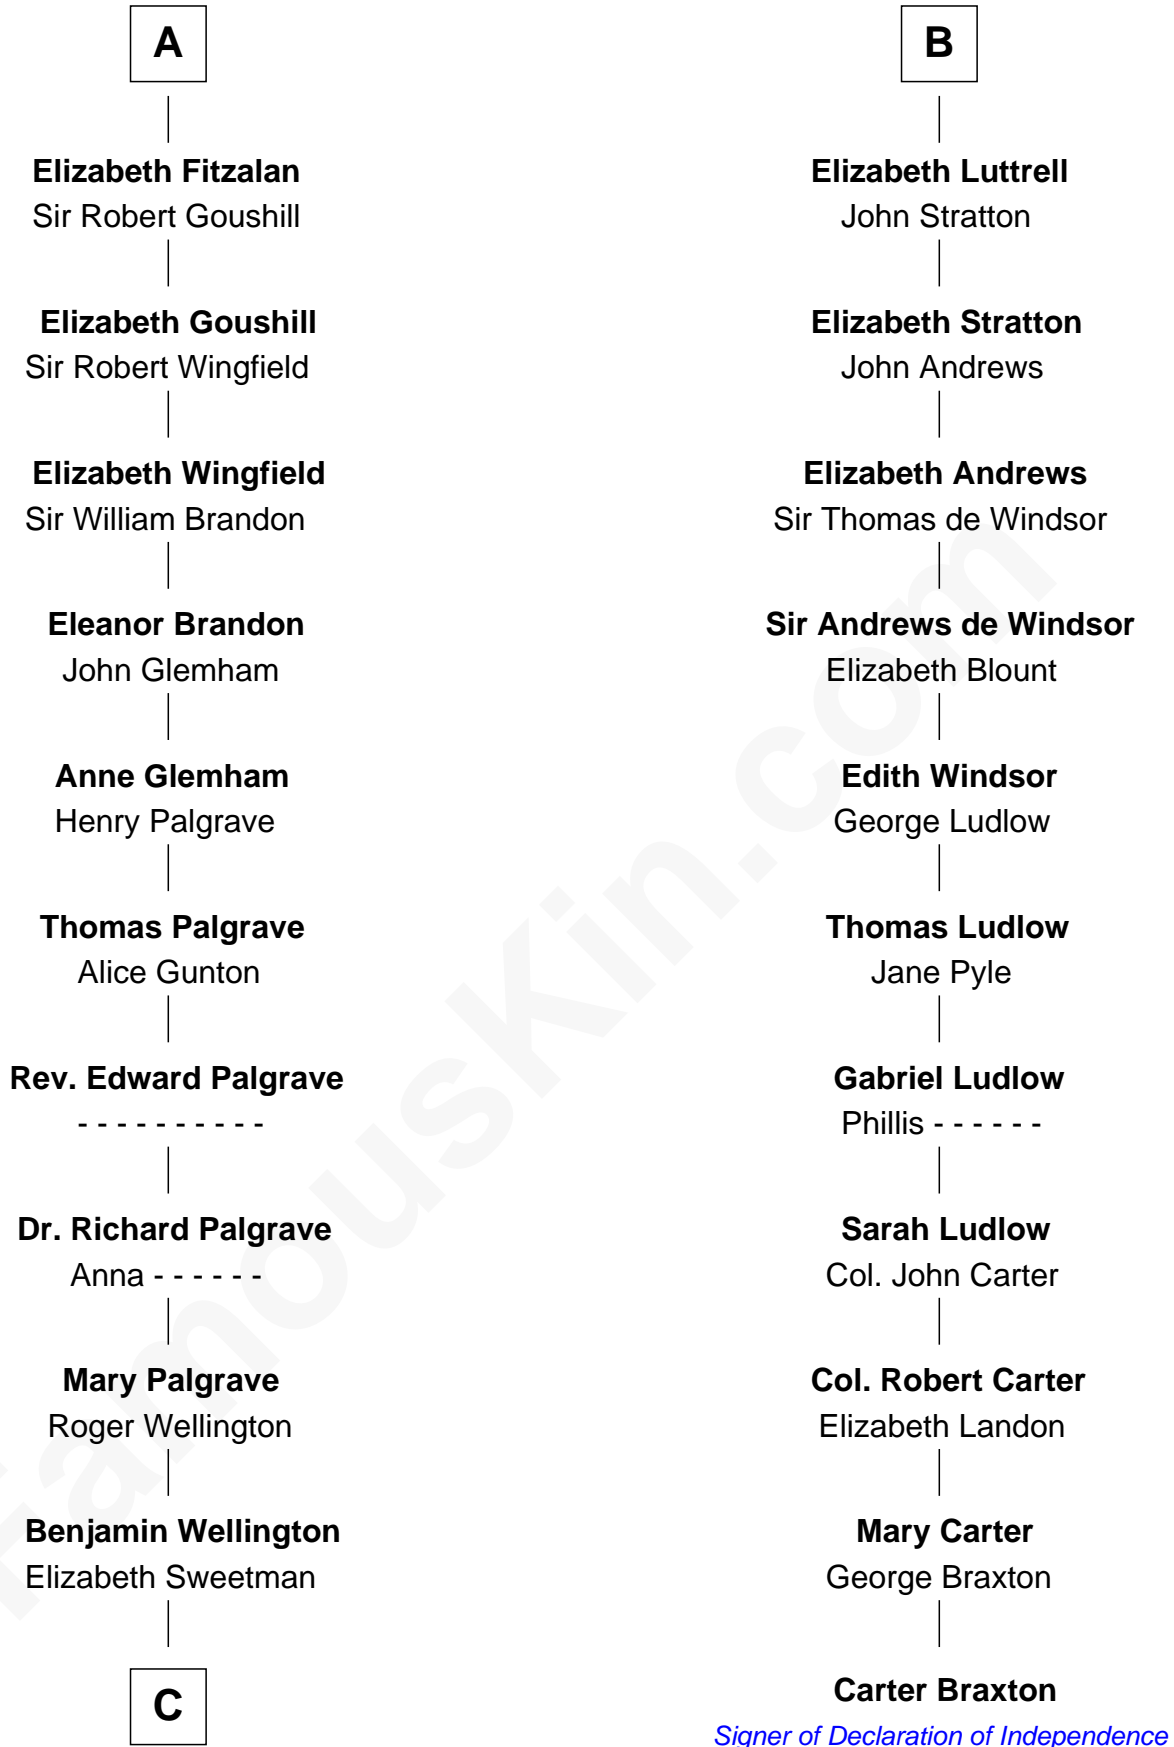

## Relationship Chart of

### Shubael D. Childs

Founder of S.D. Childs & Company

17th cousin 4 times removed of

**Carter Braxton**

Signer of the Declaration of Independence

**C**

—  
**Elizabeth Wellington**

John Fay