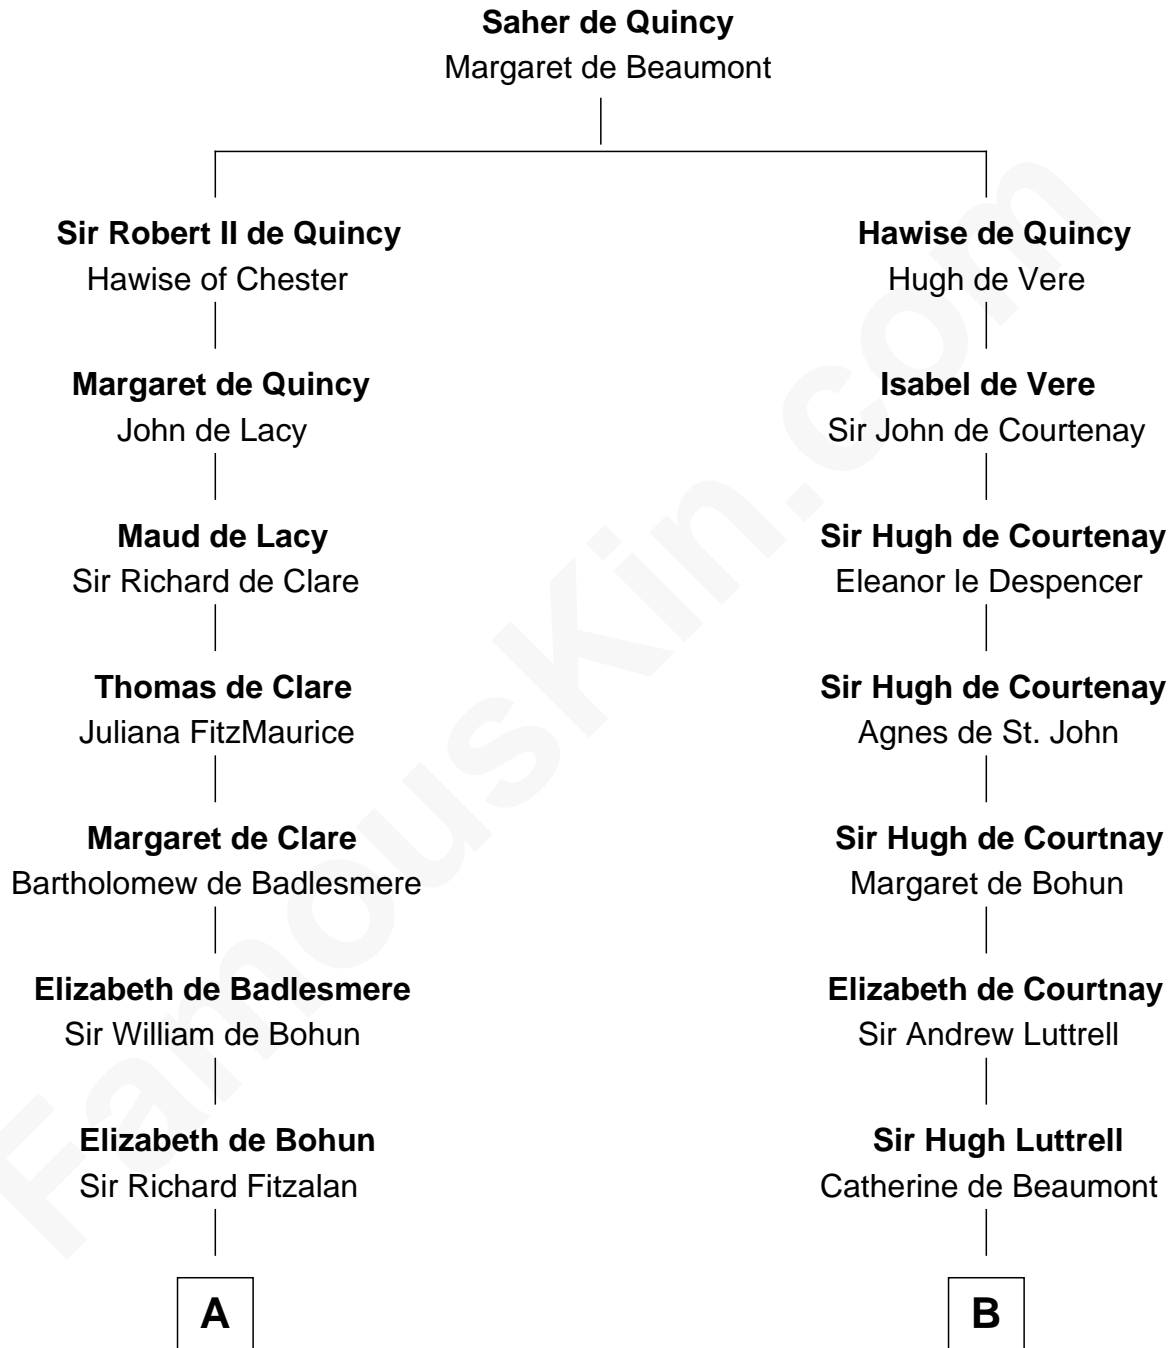

## Relationship Chart of

### Shubael D. Childs

Founder of S.D. Childs & Company

17th cousin 4 times removed of

**Carter Braxton**

Signer of the Declaration of Independence

**C**

—  
**Elizabeth Wellington**

John Fay