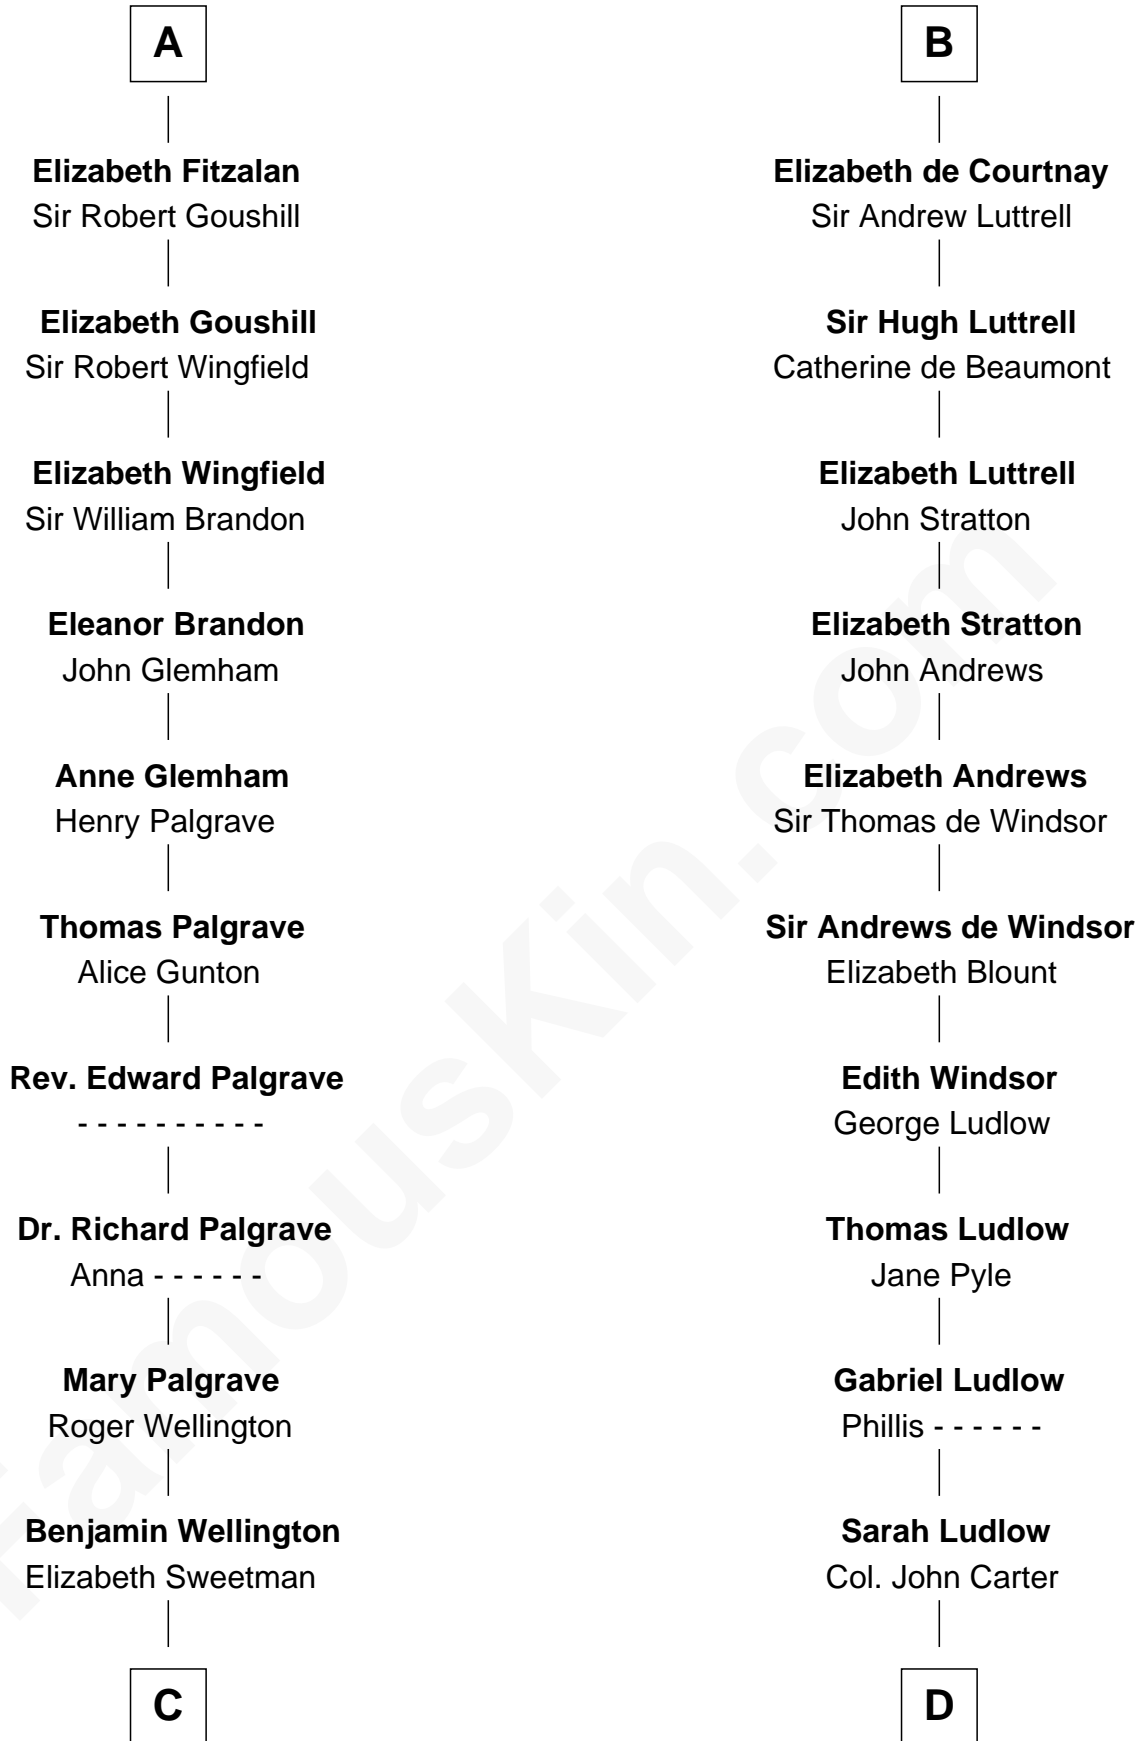

FamousKin.com

Relationship Chart of

Shubael D. Childs

Founder of S.D. Childs & Company

19th cousin 2 times removed of

Carter Braxton

Signer of the Declaration of Independence

C

Elizabeth Wellington

John Fay

Benjamin Fay

Martha Miles

Benjamin Fay

Beulah Stow

Beulah Fay

Josiah Childs