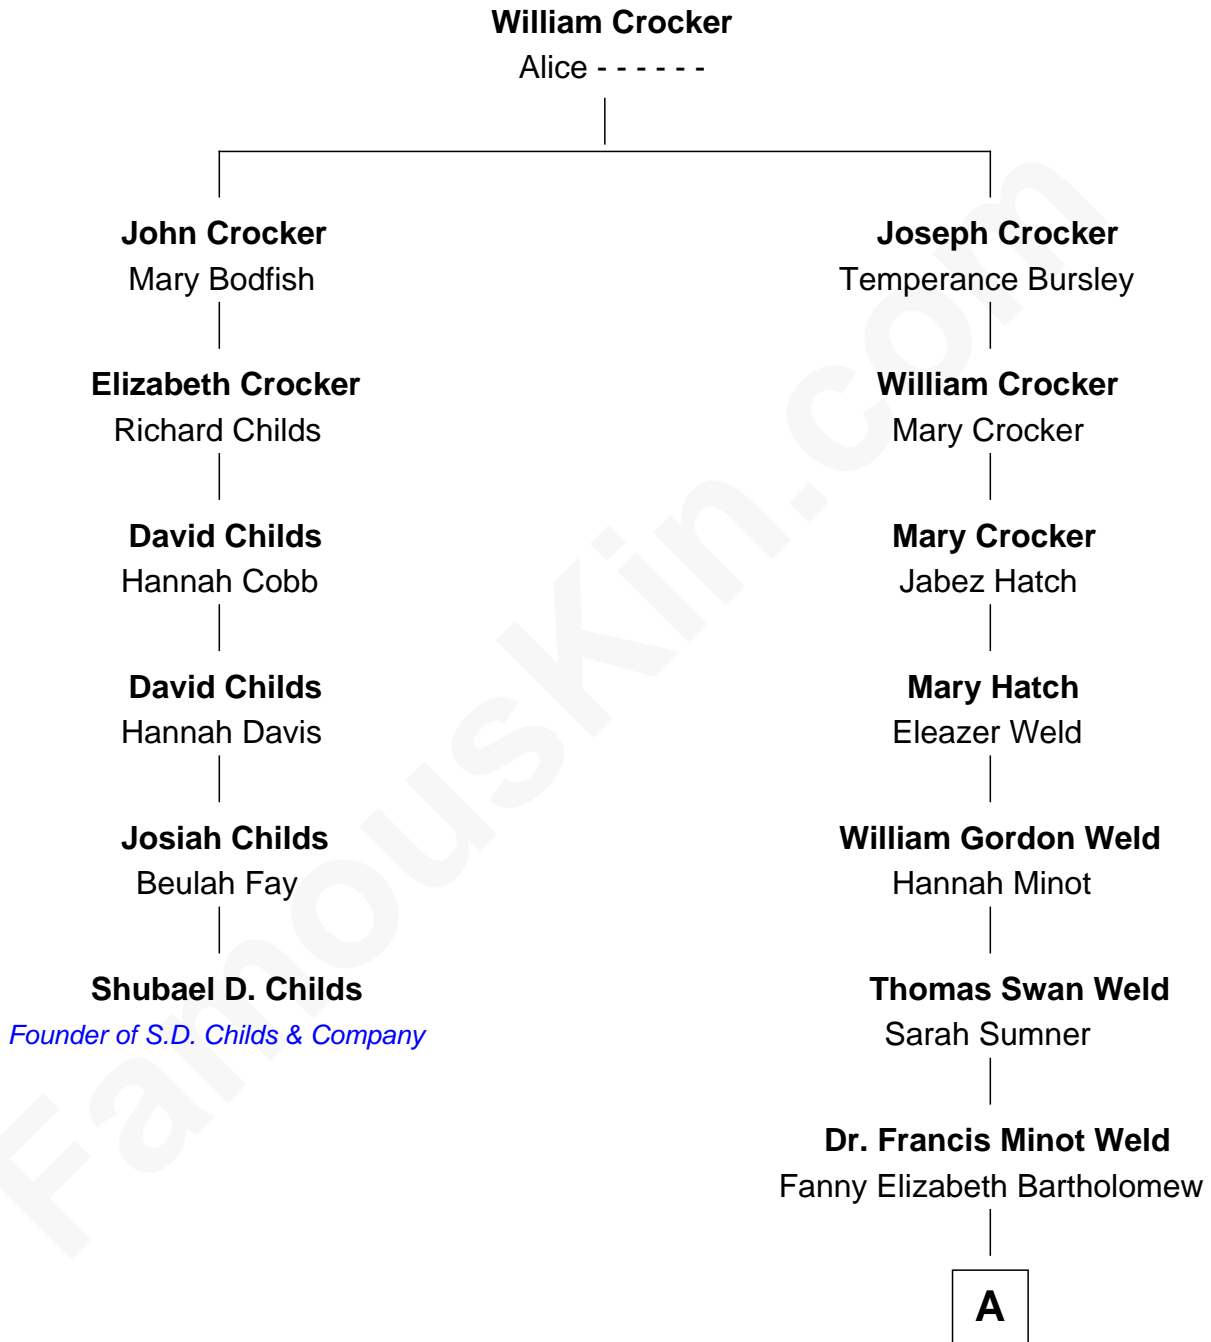

FamousKin.com

Relationship Chart of

Shubael D. Childs

Founder of S.D. Childs & Company

5th cousin 4 times removed of

Bill Weld

68th Governor of Massachusetts

A

Francis Minot Weld
Margaret Low White

David Weld
Mary Blake Nichols

Bill Weld

68th Governor of Massachusetts

FamousKin.com