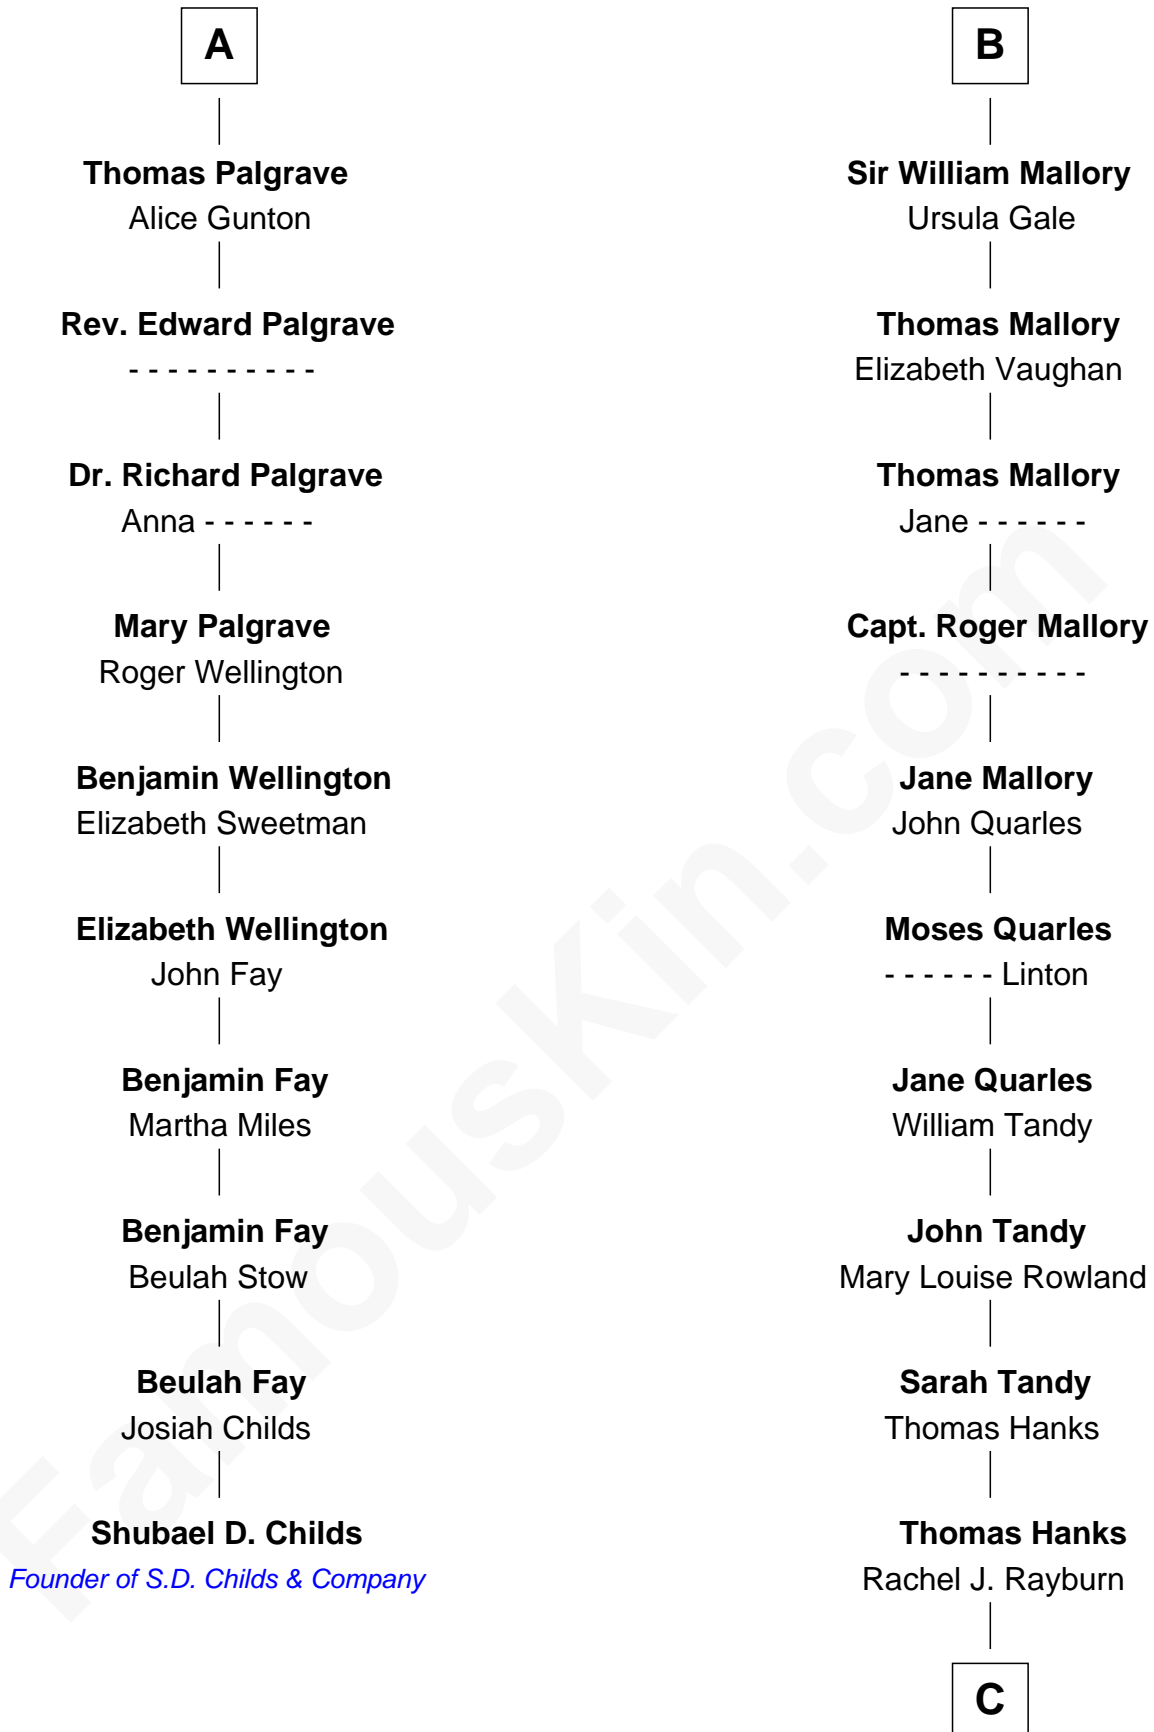

FamousKin.com

Relationship Chart of

Shubael D. Childs

Founder of S.D. Childs & Company

16th cousin 4 times removed of

Tom Hanks

Movie Actor

Edmund Fitzalan

Alice de Warenne

C

Daniel Boone Hanks
Mary Catherine Mefford

Ernest Buel Hanks
Gladys Hilda Ball

Amos Mefford Hanks
Janet Marylyn Frager

Tom Hanks
Movie Actor

FamousKin.com