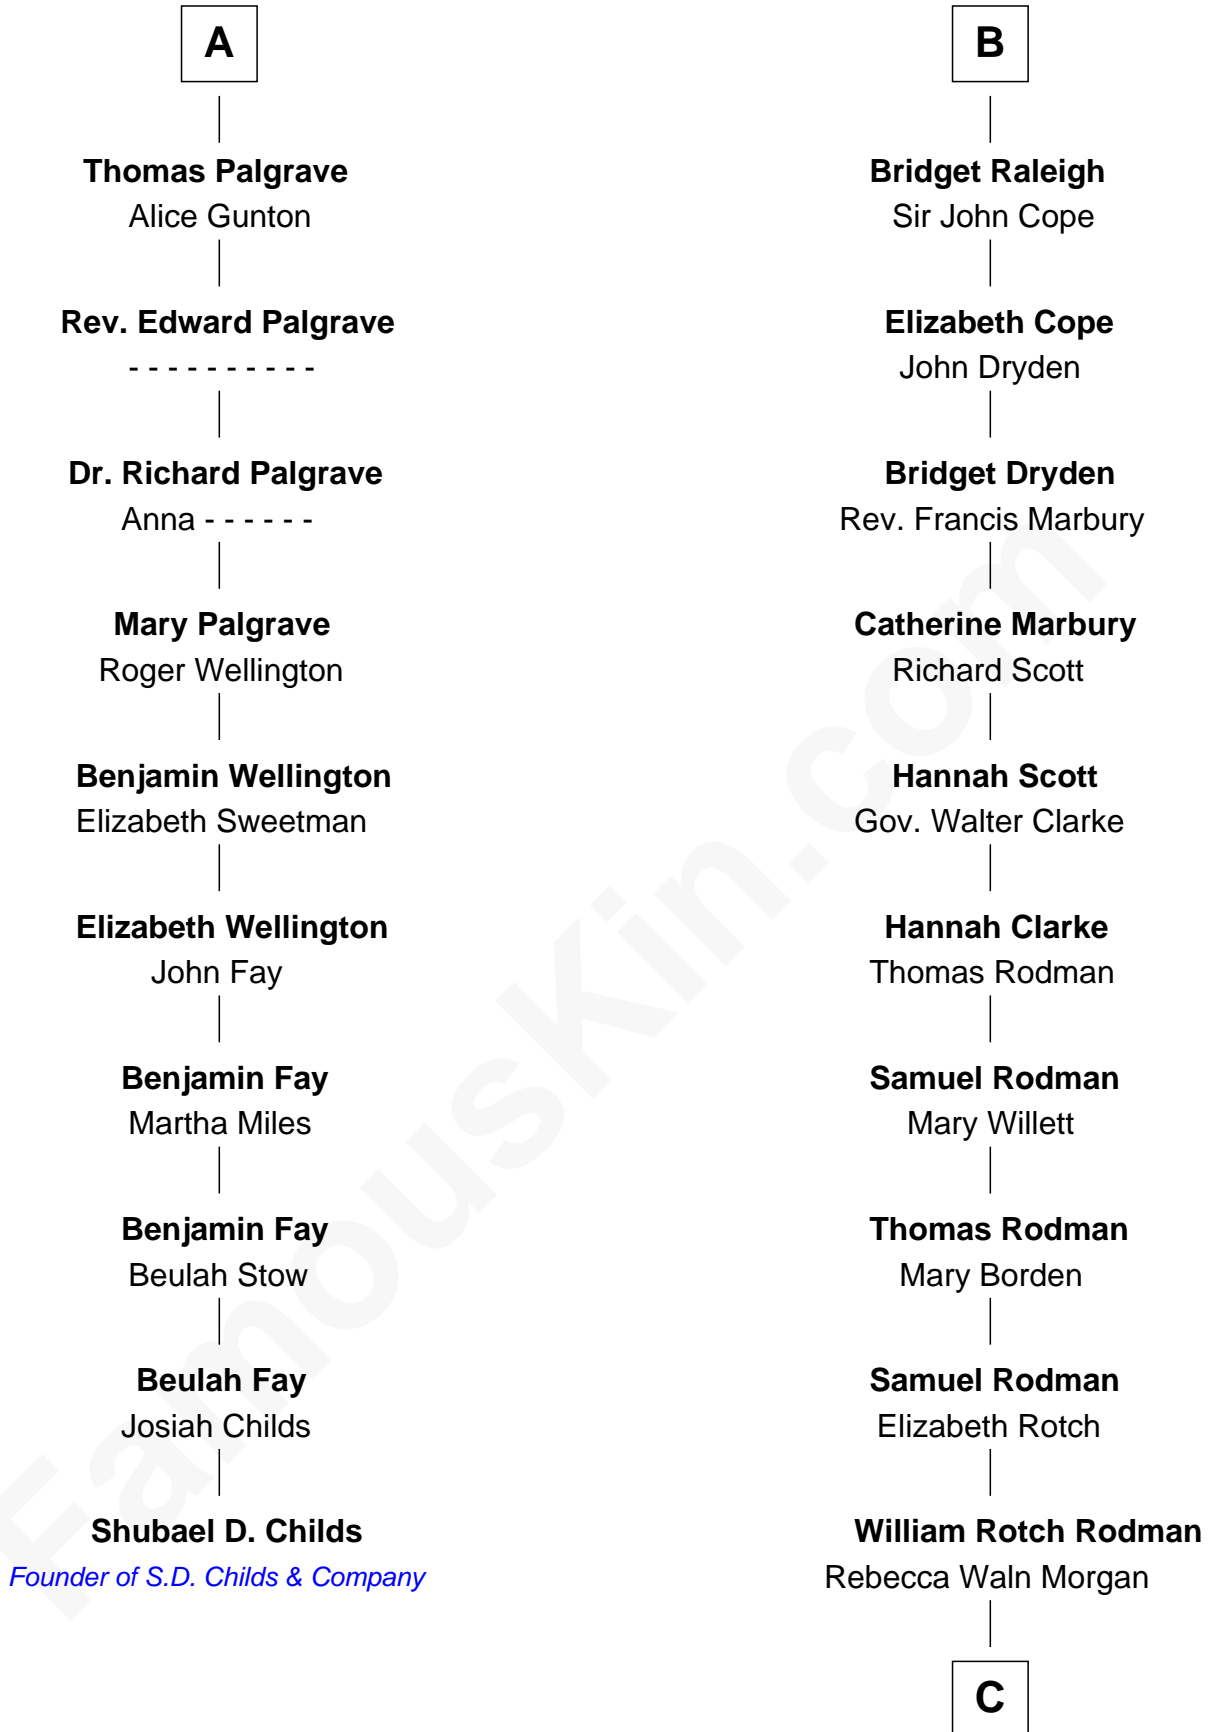

**Sir Richard Fitzalan**  
Elizabeth de Bohun

**Elizabeth Fitzalan**  
Sir Robert Goushill

**Elizabeth Goushill**  
Sir Robert Wingfield

**Elizabeth Wingfield**  
Sir William Brandon

**Eleanor Brandon**  
John Glemham

**Anne Glemham**  
Henry Palgrave

**A**

**Mary Fitzalan**  
John le Strange

**Ankaret le Strange**  
Sir Richard Talbot

**Mary Talbot**  
Sir Thomas Greene

**Sir Thomas Greene**  
Phillippa Ferrers

**Elizabeth Greene**  
William Raleigh

**Sir Edward Raleigh**  
Margaret Verney

**Sir Edward Raleigh**  
Anne Chamberlayne

**B**

**C**

—  
**Alfred Rodman**

Anna Lothrop Motley

—  
**Eloise Rodman**

Stephen Minot Weld

—  
**Edward Motley Weld**

Sarah Lothrop King

—  
**Lothrop Motley Weld**

Yosene Balfour Ker

—  
**Tuesday Weld**

*TV and Movie Actress*

FamousKin.com