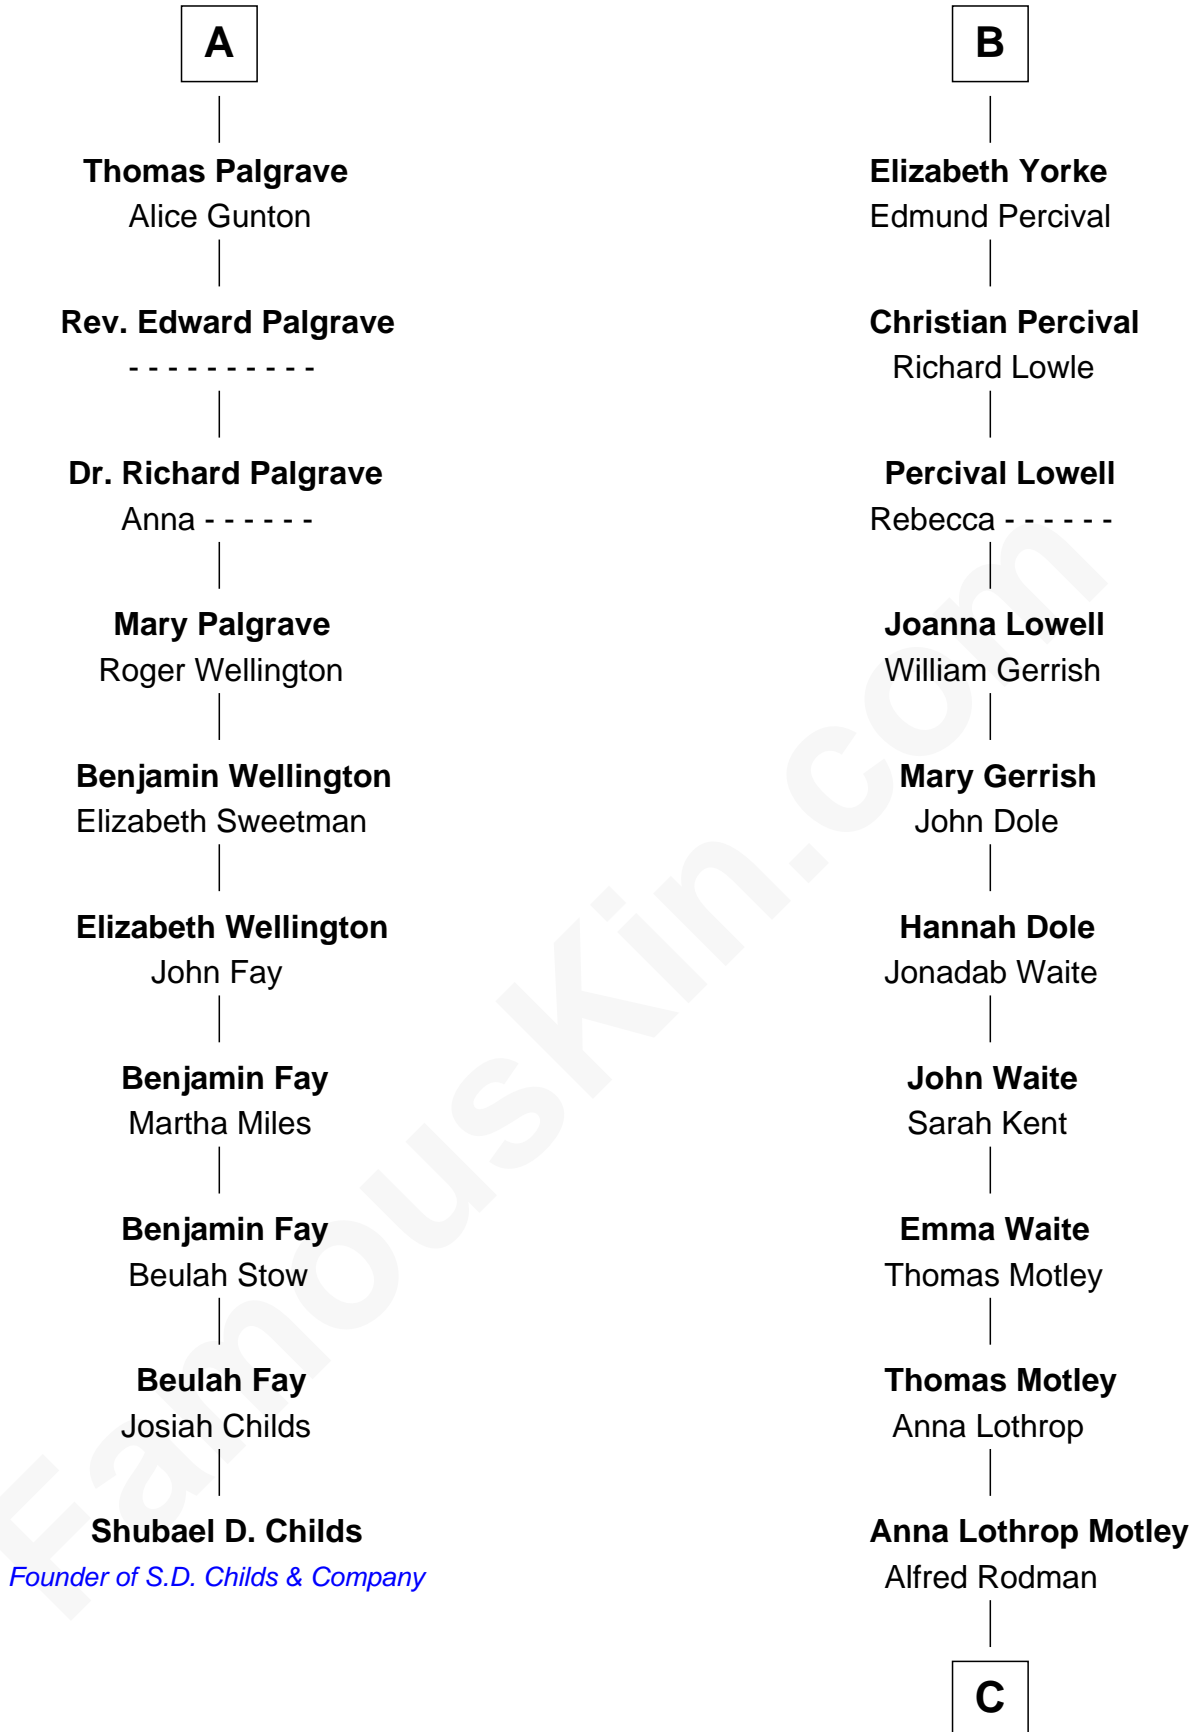

FamousKin.com

Relationship Chart of

Shubael D. Childs

Founder of S.D. Childs & Company

16th cousin 4 times removed of

Tuesday Weld

TV and Movie Actress

Humphrey de Bohun

Elizabeth Plantagenet

Sir William de Bohun
Elizabeth de Badlesmere

Elizabeth de Bohun
Sir Richard Fitzalan

Elizabeth Fitzalan
Sir Robert Goushill

Elizabeth Goushill
Sir Robert Wingfield

Elizabeth Wingfield
Sir William Brandon

Eleanor Brandon
John Glemham

Anne Glemham
Henry Palgrave

A

Margaret de Bohun
Sir Hugh de Courtnay

Elizabeth de Courtnay
Sir Andrew Luttrell

Sir Hugh Luttrell
Catherine de Beaumont

Sir John Luttrell
Margaret Touchet

Sir James Luttrell
Elizabeth Courtnay

Sir Hugh Luttrell
Margaret Hill

Eleanor Luttrell
Roger Yorke

B

C

Eloise Rodman
Stephen Minot Weld

Edward Motley Weld
Sarah Lothrop King

Lothrop Motley Weld
Yosene Balfour Ker