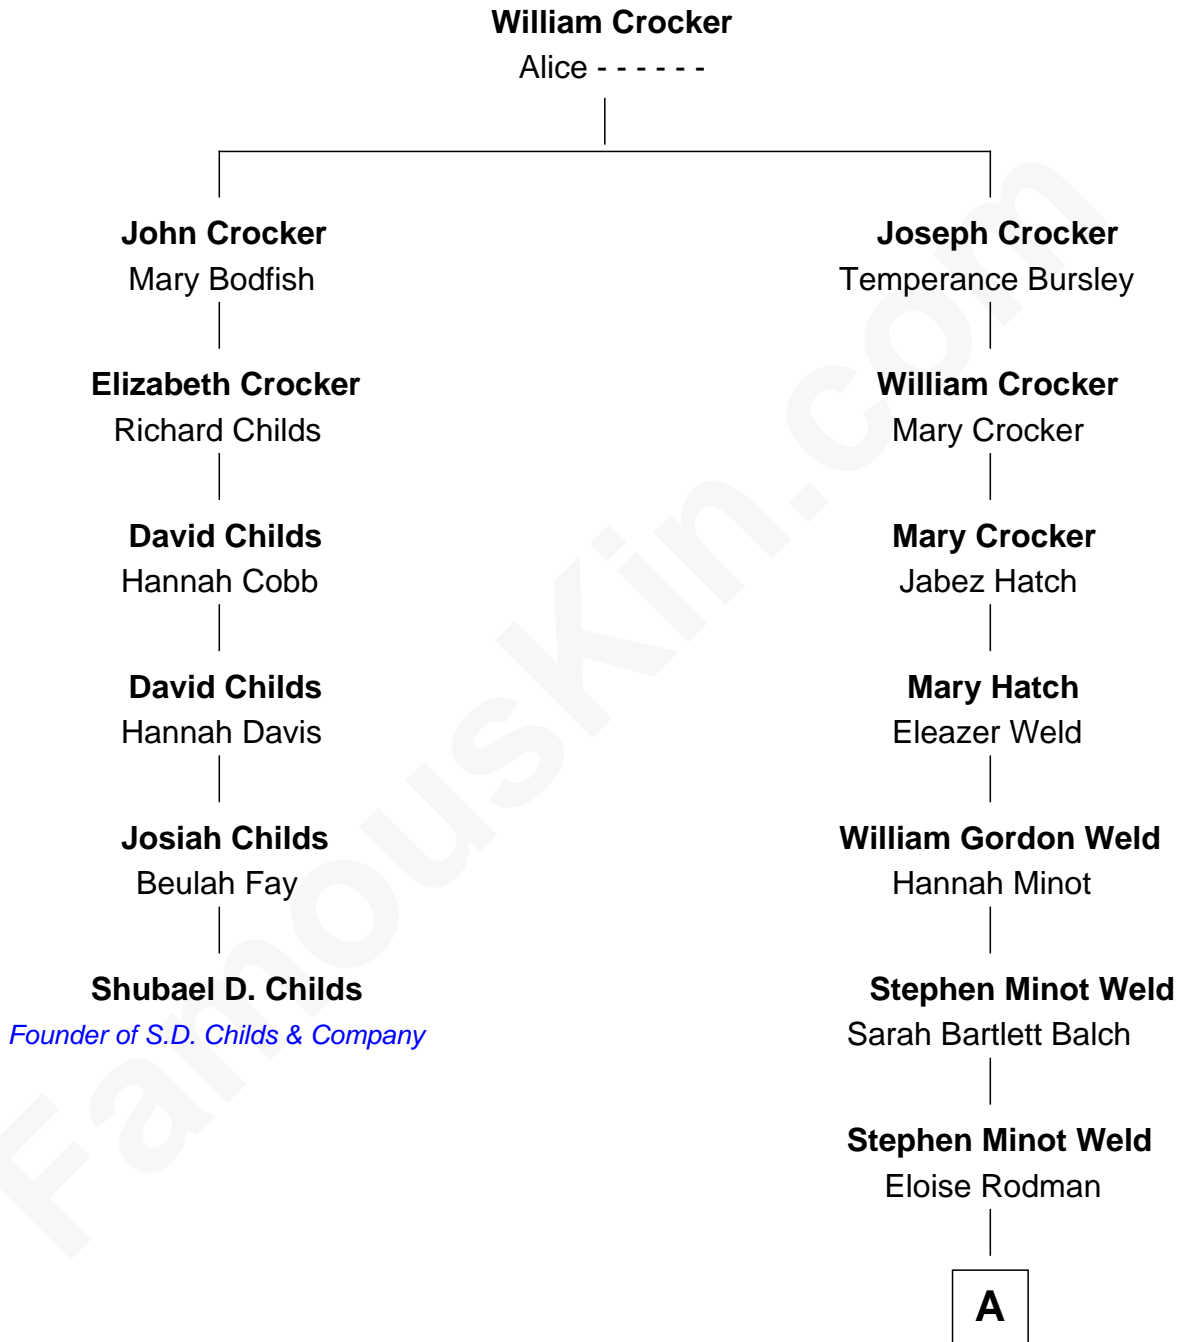

## Relationship Chart of

### Shubael D. Childs

*Founder of S.D. Childs & Company*

5th cousin 4 times removed of

### Tuesday Weld

*TV and Movie Actress*

**A**

Edward Motley Weld

Sarah Lothrop King

Lothrop Motley Weld

Yosene Balfour Ker

Tuesday Weld