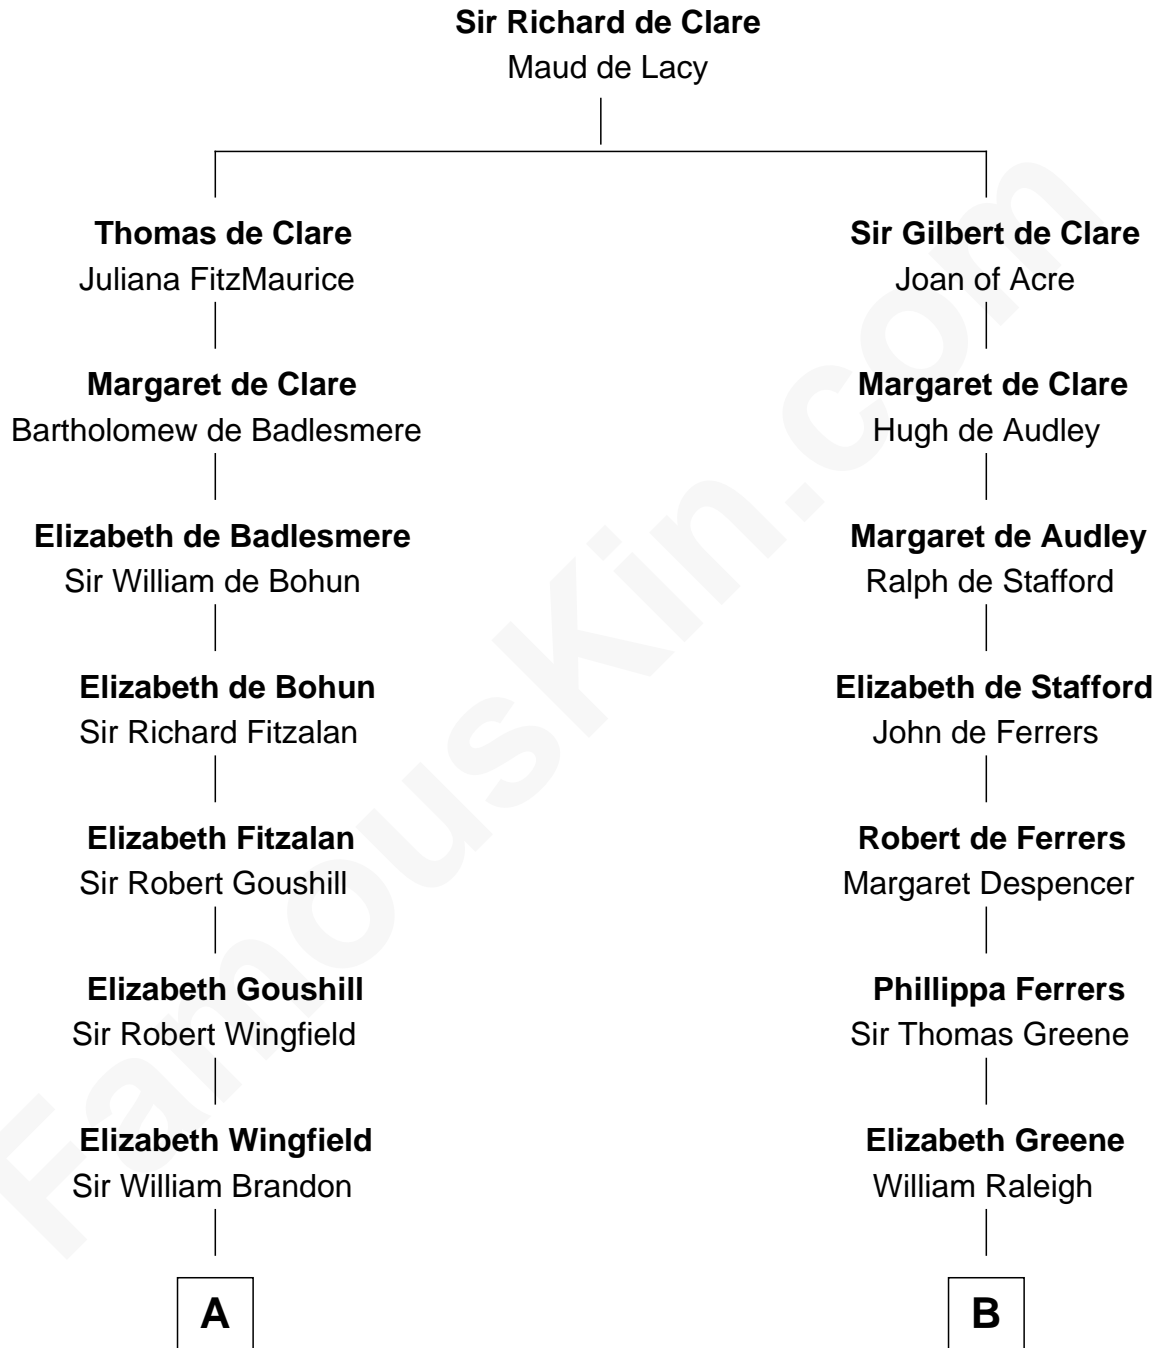

FamousKin.com

Relationship Chart of

Shubael D. Childs

Founder of S.D. Childs & Company

18th cousin 1 time removed of

Melvil Dewey

Inventor of the Dewey Decimal System

C