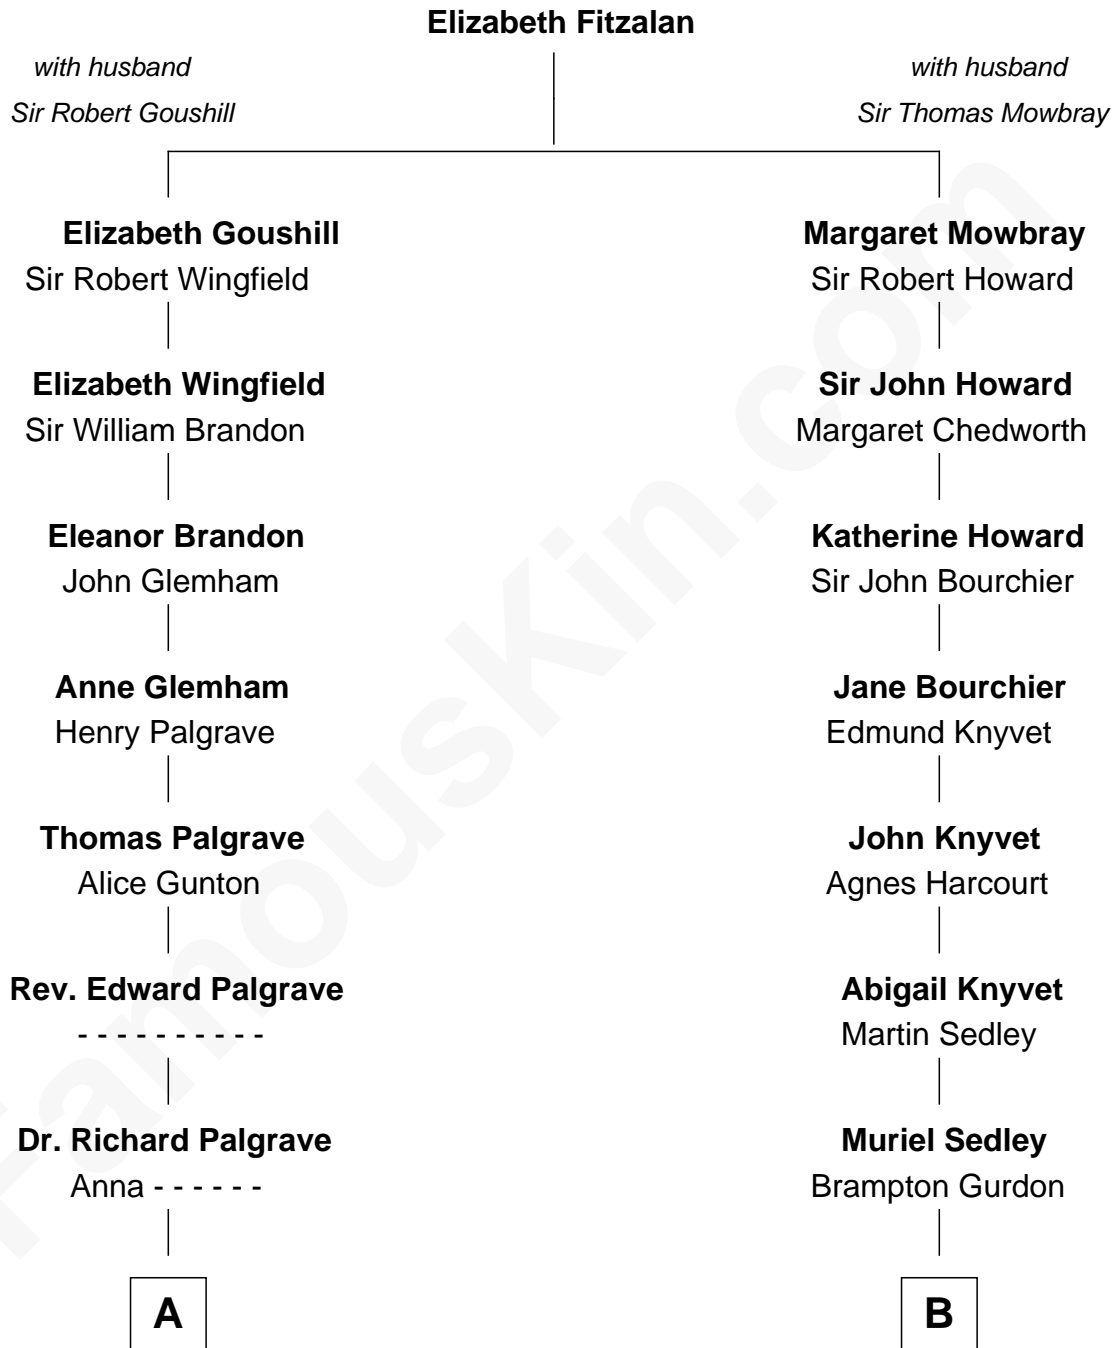

FamousKin.com

Relationship Chart of

Shubael D. Childs

Founder of S.D. Childs & Company

13th cousin 2 times removed of

Leverett Saltonstall

55th Governor of Massachusetts

A

Mary Palgrave
Roger Wellington

Benjamin Wellington
Elizabeth Sweetman

Elizabeth Wellington
John Fay

Benjamin Fay
Martha Miles

Benjamin Fay
Beulah Stow

Beulah Fay
Josiah Childs

Shubael D. Childs
Founder of S.D. Childs & Company