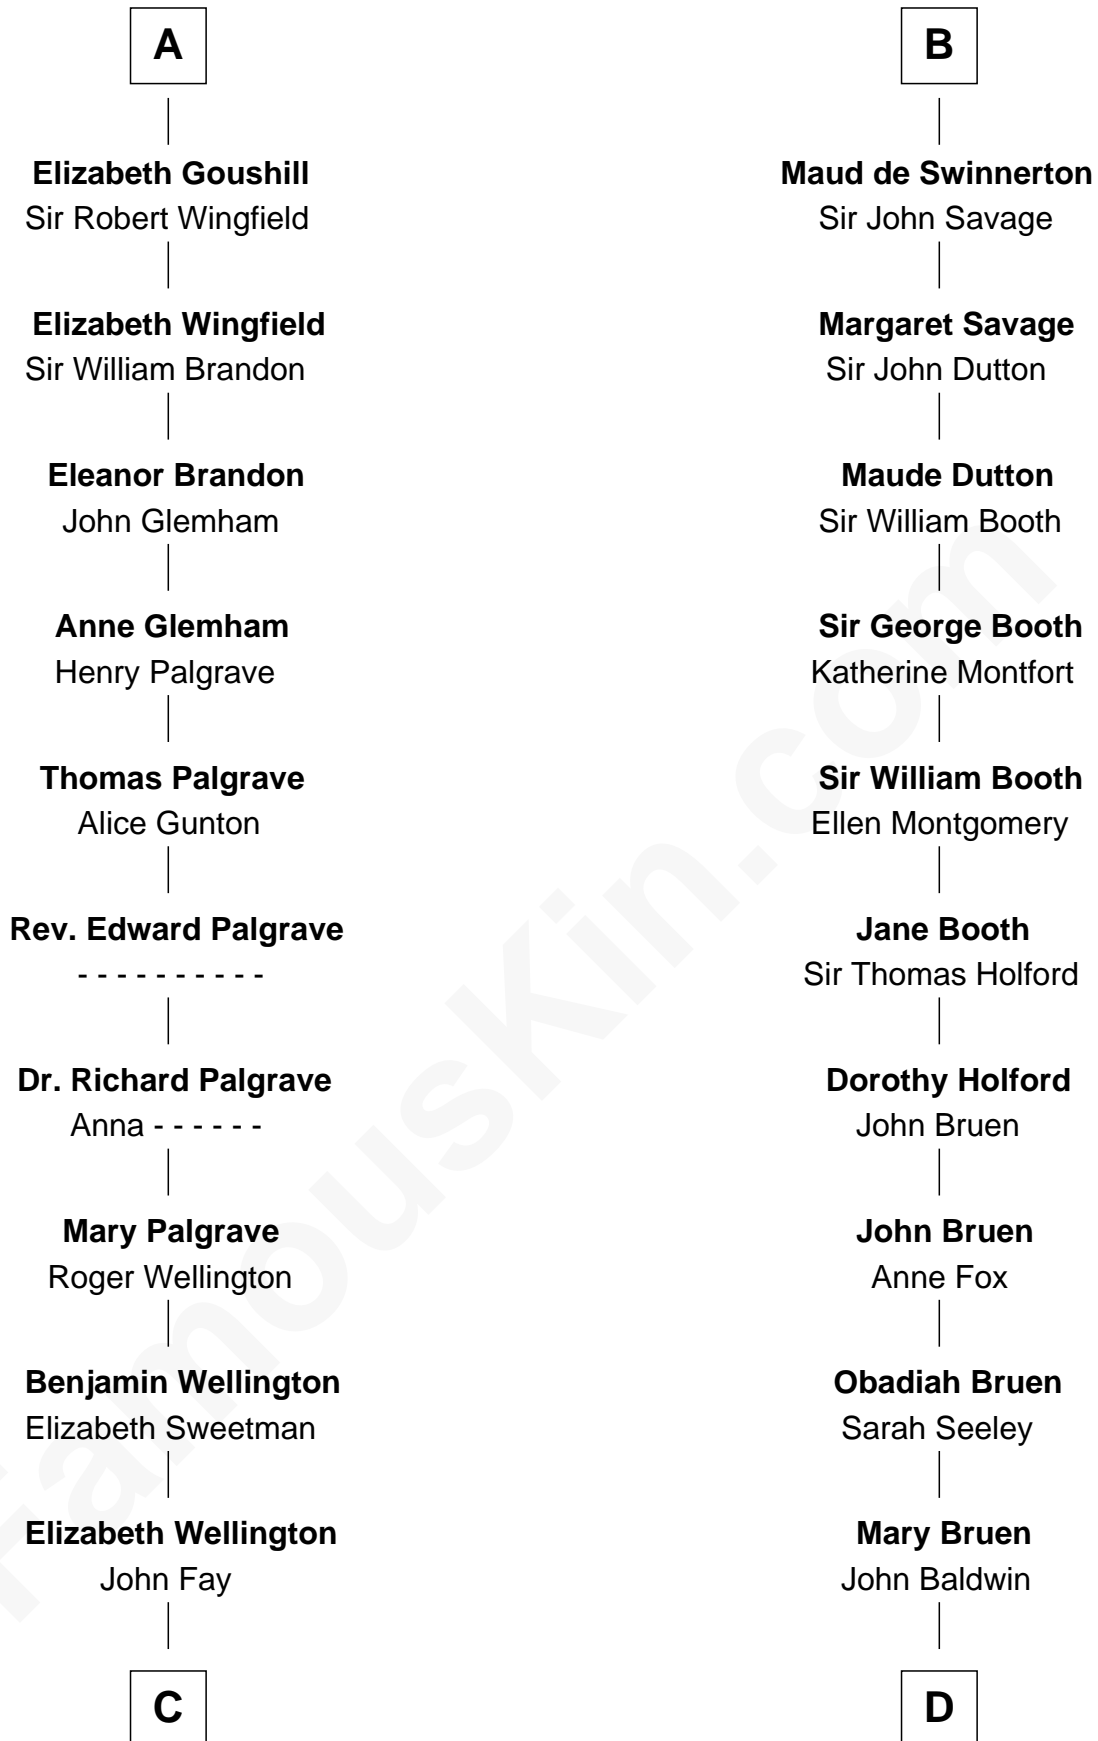

FamousKin.com

Relationship Chart of

Shubael D. Childs

Founder of S.D. Childs & Company

20th cousin of

Abraham Baldwin

Signer of the U.S. Constitution

C

Michael Baldwin
Lucy Dudley

Abraham Baldwin

Signer of the U.S. Constitution

FamousKin.com